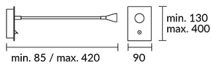

05-2837-21-21

V0

BOOK Wall fixture**Description**

Wall light for indoor use.

For downlighting.. Optimum visual comfort. Optimum price-performance. Easy instalation. High durability for intensive use. Structure material: Steel, Anodized aluminium. Structure finish: Chrome. Warranty: 2 Years.11Product net weight (Kg): 0.0001Product width or diameter (mm): 901Product height (mm): Min 130 Max 4001Product aperture (mm): Min 85 Max 42011Class 1. IP: IP20. LED. No. of lampholders or LEDs: 1. Maximum power of light source: 1W. Colour temperature: Warm White - 3000K. Colour rendering index: 80. UGR: 16.2. Real flux (lm): 57. Nominal flux (lm): 94. Lm/Real W: 57. Gear included: Yes, electronic. Multi-voltage gear included.

Finish
Chrome

Material
Steel
Anodized aluminium

**TECHNICAL CHARACTERISTICS****Light source**

Light source: LED
Output (W): 1W
Color temperature: Warm White - 3000K
CRI: 80
Real Lumen: 57
Nominal Lumen: 94
Qty Leds: 1
Lm/Real W: 57
Bin / Grup: 7C1/7B4
UGR: 16.2