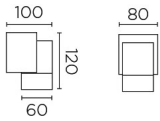

05-9190-34-37

V0

ICARO Wall fixture

Description

Wall light for outdoor use.

For frontal lighting and downlighting. Structure material: Injected aluminium. Structure finish: Grey. Diffuser material: Glass. Diffuser finish: Tempered. UV protection. Warranty: 5 Years.

Finish

Grey
Tempered

Material

Injected aluminium
Glass

TECHNICAL CHARACTERISTICS

Light source

Lampholder: 1 x GU10
Output (W): MAX 50W
Total power consumption (W): 50
Lamp maximum dimension: 75/ mm
Quantity: 1

GEAR

Voltage / Frequency:
220-240VAC/50-60Hz

Luminaire

Double cable exit: No
Drainage: No
Uv Protection: Yes
Warranty: 5 Years

Logistics

Energy Efficiency: NO BULB
EAN Code: 8435111044636
Net Weight (Kg): 0.745
Weight in Kg (packaged): 0.825
Packing: 135 x 90 x 110
Masterbox: 6