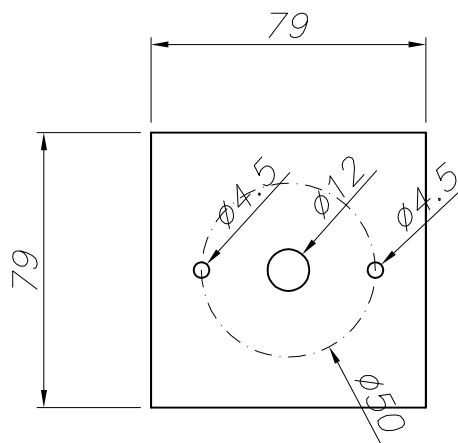

Finish

Grey
Tempered

Material

Injected aluminium
Glass

TECHNICAL CHARACTERISTICS

Light source

Lampholder: 1 x GU10
Output (W): MAX 50W
Total power consumption (W): 50
Lamp maximum dimension: 75/ mm
Quantity: 1

GEAR

Voltage / Frequency:
220-240VAC/50-60Hz

Luminaire

Double cable exit: No
Drainage: No
Uv Protection: Yes
Warranty: 5 Years

Logistics

Energy Efficiency: NO BULB
EAN Code: 8435111044636
Net Weight (Kg): 0.745
Weight in Kg (packaged): 0.825
Packing: 135 x 90 x 110
Masterbox: 6

The photograph may not match the reference exactly. Please read the product description to identify the finish.

CRISTAL TRANSPARENTE
TRANSPARENT GLASS

PLANTILLA DE INSTALACIÓN
INSTALLATION TEMPLATE

①

①

①

①