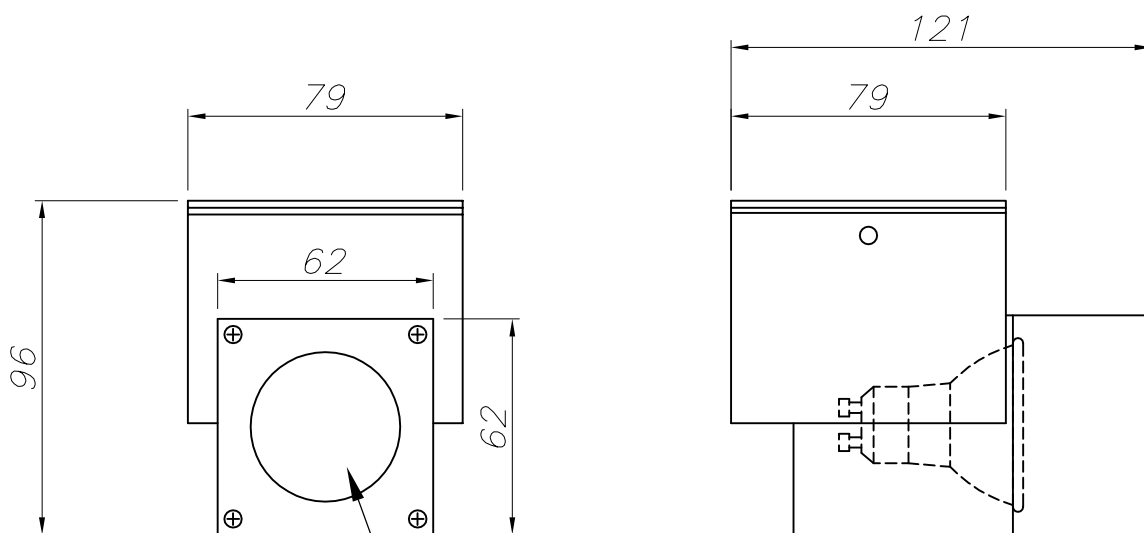

Finish

Grey
Tempered

Material

Injected aluminium
Glass

TECHNICAL CHARACTERISTICS

Light source

Lampholder: 1 x GU10
Output (W): MAX 50W
Total power consumption (W): 50
Lamp maximum dimension: 75/ mm
Quantity: 1

GEAR

Voltage / Frequency:
220-240VAC/50-60Hz

Luminaire

Double cable exit: No
Drainage: No
Uv Protection: Yes
Warranty: 5 Years

Logistics

Energy Efficiency: NO BULB
EAN Code: 8435111044636
Net Weight (Kg): 0.745
Weight in Kg (packaged): 0.825
Packing: 135 x 90 x 110
Masterbox: 6

The photograph may not match the reference exactly. Please read the product description to identify the finish.

CRISTAL TRANSPARENTE
TRANSPARENT GLASS

PLANTILLA DE INSTALACIÓN
INSTALLATION TEMPLATE

①

①

①

①