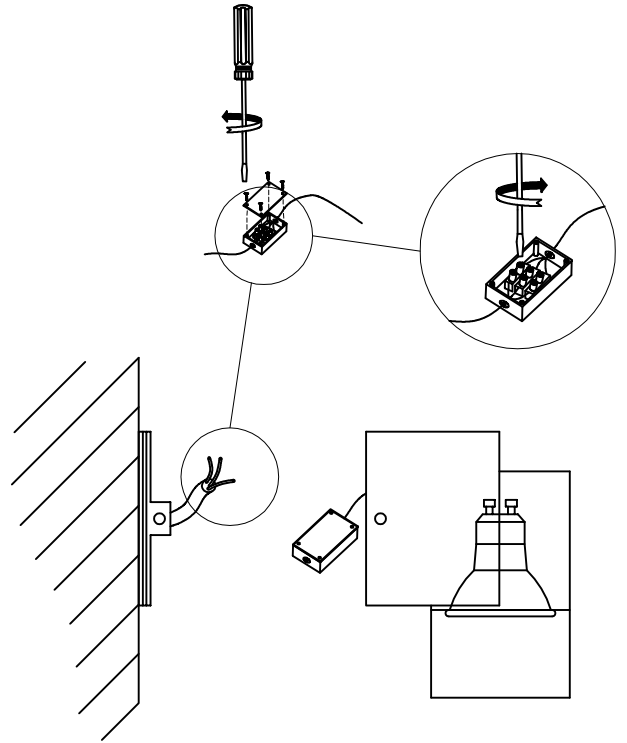

05-9190-34-37

V0

ICARO Wall fixture

Description

Wall light for outdoor use.

For frontal lighting and downlighting. Structure material: Injected aluminium. Structure finish: Grey. Diffuser material: Glass. Diffuser finish: Tempered. UV protection. Warranty: 5 Years.

Finish

Grey
Tempered

Material

Injected aluminium
Glass

TECHNICAL CHARACTERISTICS

Light source

Lampholder: 1 x GU10
Output (W): MAX 50W
Total power consumption (W): 50
Lamp maximum dimension: 75/ mm
Quantity: 1

GEAR

Voltage / Frequency:
220-240VAC/50-60Hz

Luminaire

Double cable exit: No
Drainage: No
Uv Protection: Yes
Warranty: 5 Years

Logistics

Energy Efficiency: NO BULB
EAN Code: 8435111044636
Net Weight (Kg): 0.745
Weight in Kg (packaged): 0.825
Packing: 135 x 90 x 110
Masterbox: 6

The photograph may not match the reference exactly. Please read the product description to identify the finish.

CRISTAL TRANSPARENTE
TRANSPARENT GLASS

PLANTILLA DE INSTALACIÓN
INSTALLATION TEMPLATE

①

①

①

①