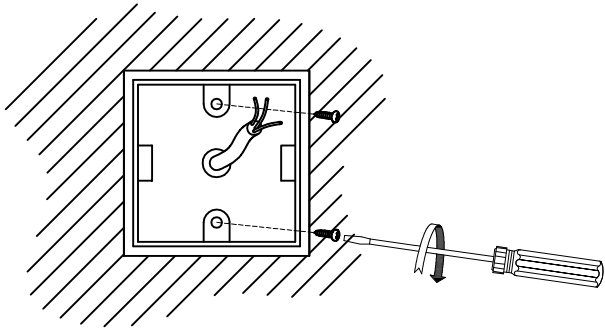

05-9190-34-37

V0

ICARO Wall fixture

Description

Wall light for outdoor use.

For frontal lighting and downlighting. Structure material: Injected aluminium. Structure finish: Grey. Diffuser material: Glass. Diffuser finish: Tempered. UV protection. Warranty: 5 Years.

Finish

Grey
Tempered

Material

Injected aluminium
Glass

TECHNICAL CHARACTERISTICS

Light source

Lampholder: 1 x GU10
Output (W): MAX 50W
Total power consumption (W): 50
Lamp maximum dimension: 75/ mm
Quantity: 1

GEAR

Voltage / Frequency:
220-240VAC/50-60Hz

Luminaire

Double cable exit: No
Drainage: No
Uv Protection: Yes
Warranty: 5 Years

Logistics

Energy Efficiency: NO BULB
EAN Code: 8435111044636
Net Weight (Kg): 0.745
Weight in Kg (packaged): 0.825
Packing: 135 x 90 x 110
Masterbox: 6

The photograph may not match the reference exactly. Please read the product description to identify the finish.

CRISTAL TRANSPARENTE
TRANSPARENT GLASS

PLANTILLA DE INSTALACIÓN
INSTALLATION TEMPLATE

①

①

①

①