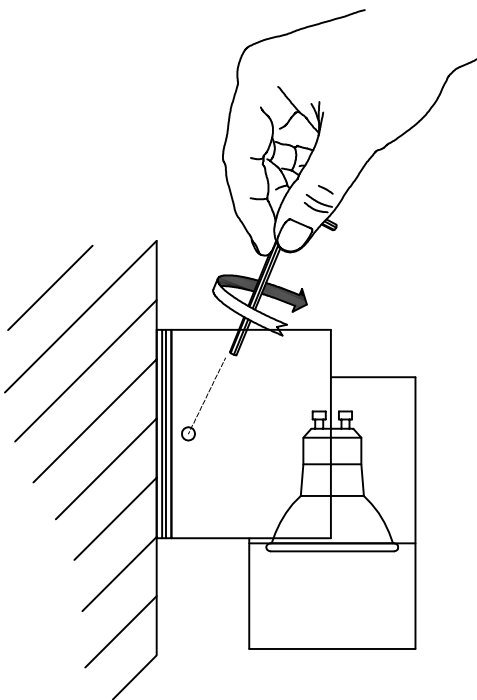

05-9190-34-37

V0

ICARO Wall fixture

Description

Wall light for outdoor use.

For frontal lighting and downlighting. Structure material: Injected aluminium. Structure finish: Grey. Diffuser material: Glass. Diffuser finish: Tempered. UV protection. Warranty: 5 Years.

Finish

Grey
Tempered

Material

Injected aluminium
Glass

TECHNICAL CHARACTERISTICS

Light source

Lampholder: 1 x GU10
Output (W): MAX 50W
Total power consumption (W): 50
Lamp maximum dimension: 75/ mm
Quantity: 1

GEAR

Voltage / Frequency:
220-240VAC/50-60Hz

Luminaire

Double cable exit: No
Drainage: No
Uv Protection: Yes
Warranty: 5 Years

Logistics

Energy Efficiency: NO BULB
EAN Code: 8435111044636
Net Weight (Kg): 0.745
Weight in Kg (packaged): 0.825
Packing: 135 x 90 x 110
Masterbox: 6

The photograph may not match the reference exactly. Please read the product description to identify the finish.

CRISTAL TRANSPARENTE
TRANSPARENT GLASS

PLANTILLA DE INSTALACIÓN
INSTALLATION TEMPLATE

①

①

①

①