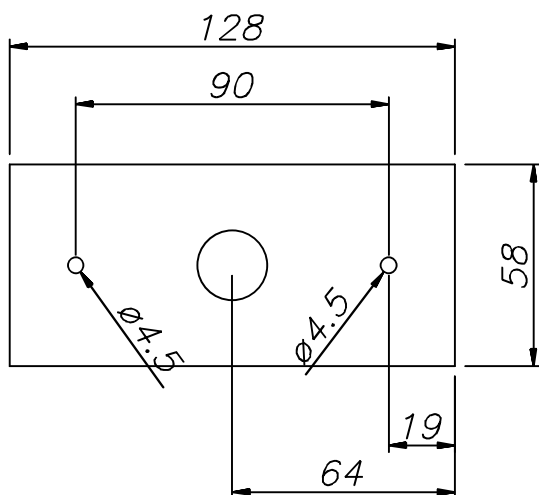

Installation template
Plantilla de instalación