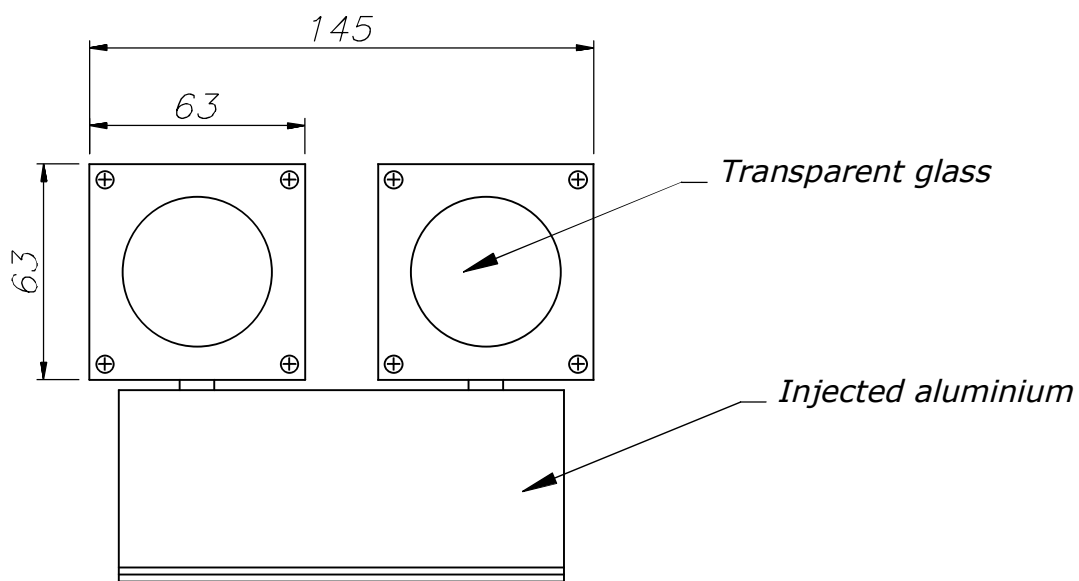

- GU10 base
- MR16 bulb
- Halogen bulb Max.50W
- Led bulb Max.5W
- Fluorescent bulb Max.14W