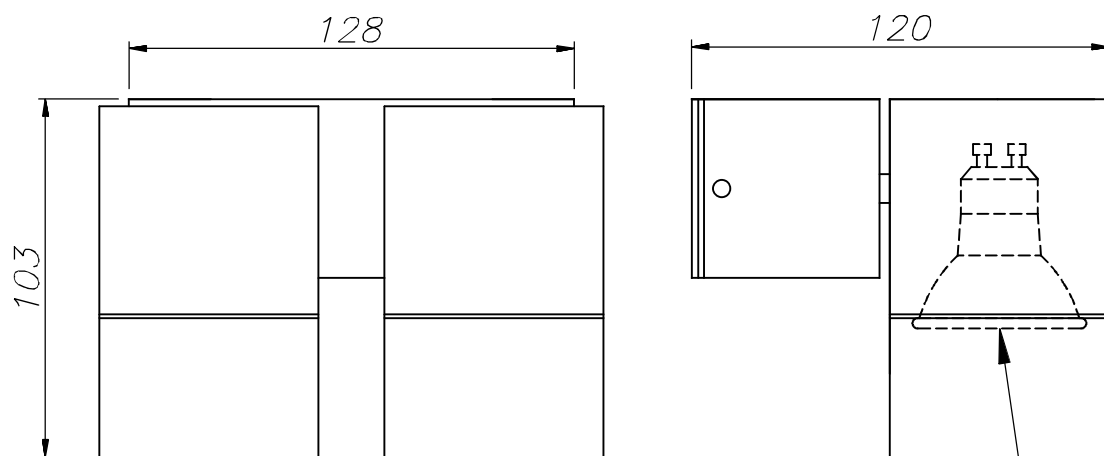

- GU10 base
- MR16 bulb
- Halogen bulb Max.50W
- Led bulb Max.5W
- Fluorescent bulb Max.14W