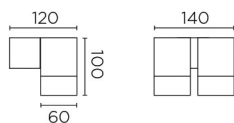

05-9191-34-37

V0

ICARO Wall fixture

Description

Wall light for outdoor use.

For frontal lighting and downlighting. Adjustable light source. Structure material: Aluminium. Structure finish: Grey. Diffuser material: Glass. Diffuser finish: Tempered. UV protection. Warranty: 5 Years.

Finish

Grey
Tempered

Material

Aluminium
Glass

TECHNICAL CHARACTERISTICS

Light source

Lampholder: 2 x GU10
Output (W): MAX 35W
Total power consumption (W): 70 W
Lamp maximum dimension: 75/ mm
Quantity: 2

GEAR

Voltage / Frequency:
100-240VAC/50-60Hz

Luminaire

Double cable exit: No
Drainage: No
Uv Protection: Yes
Warranty: 5 Years

Logistics

Energy Efficiency: NO BULB
EAN Code: 8435111044643
Net Weight (Kg): 1.225
Weight in Kg (packaged): 1.378
Packing: 155 x 120 x 130
Masterbox: 4