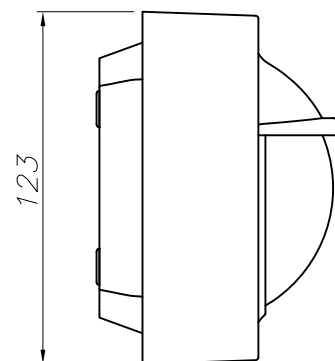

**Logistics**

Energy Efficiency: LED A++  
EAN Code: 8435381462949  
Net Weight (Kg): 0.475  
Weight in Kg (packaged): 0.605  
Packing: 230 x 135 x 95  
Masterbox: 12

The photograph may not match the reference exactly. Please read the product description to identify the finish.