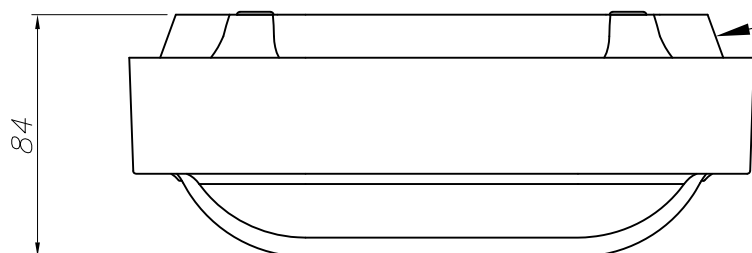

POLIPROPILENO
POLYPROPYLENE