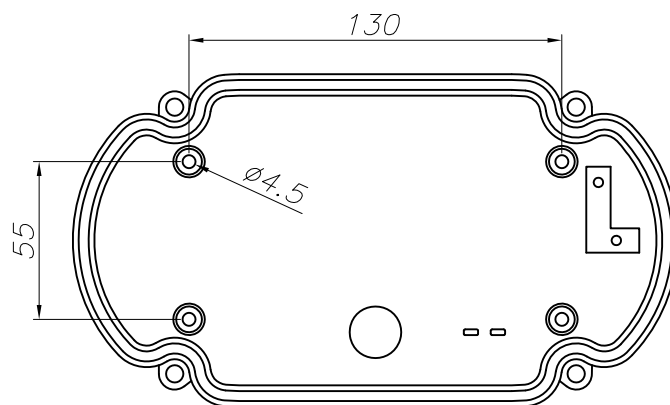

**Finish**

Urban grey  
Semitransparent

**Material**

Polypropylene  
Polycarbonate

**TECHNICAL CHARACTERISTICS****Light source**

Light source: LED SUNPU  
Output (W): 7.5W  
Color temperature: Neutral white - 4000K  
CRI: 80  
Photobiological risk: RG0  
Real Lumen: 427  
Qty Leds: 49  
Lm/Real W: 61  
Life Time: 50.000h L70B30  
Bin / Grup: WG8 o WG9  
MacAdam steps: 3  
UGR: 14.1

**Logistics**

Energy Efficiency: LED A++  
EAN Code: 8435381462949  
Net Weight (Kg): 0.475  
Weight in Kg (packaged): 0.605  
Packing: 230 x 135 x 95  
Masterbox: 12

The photograph may not match the reference exactly. Please read the product description to identify the finish.

PC SEMITRASPARENTE MATE  
SEMITRASPARENT MATT PC

POLIPROPILENO  
POLYPROPYLENE

PLANTILLA DE INSTALACIÓN  
INSTALLATION TEMPLATE