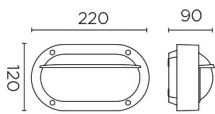

**Finish**

Urban grey  
Semitransparent

**Material**

Polypropylene  
Polycarbonate

**TECHNICAL CHARACTERISTICS****Light source**

Light source: LED SUNPU  
Output (W): 7.5W  
Color temperature: Neutral white - 4000K  
CRI: 80  
Photobiological risk: RG0  
Real Lumen: 427  
Qty Leds: 49  
Lm/Real W: 61  
Life Time: 50.000h L70B30  
Bin / Grup: WG8 o WG9  
MacAdam steps: 3  
UGR: 14.1