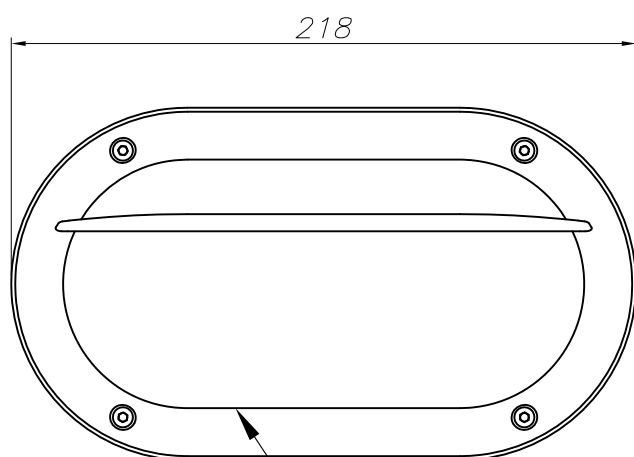

**Finish**

Urban grey  
Semitransparent

**Material**

Polypropylene  
Polycarbonate

**TECHNICAL CHARACTERISTICS****Light source**

Light source: LED SUNPU  
Output (W): 7.5W  
Color temperature: Neutral white - 4000K  
CRI: 80  
Photobiological risk: RG0  
Real Lumen: 427  
Qty Leds: 49  
Lm/Real W: 61  
Life Time: 50.000h L70B30  
Bin / Grup: WG8 o WG9  
MacAdam steps: 3  
UGR: 14.1

**Logistics**

Energy Efficiency: LED A++  
EAN Code: 8435381462949  
Net Weight (Kg): 0.475  
Weight in Kg (packaged): 0.605  
Packing: 230 x 135 x 95  
Masterbox: 12

The photograph may not match the reference exactly. Please read the product description to identify the finish.