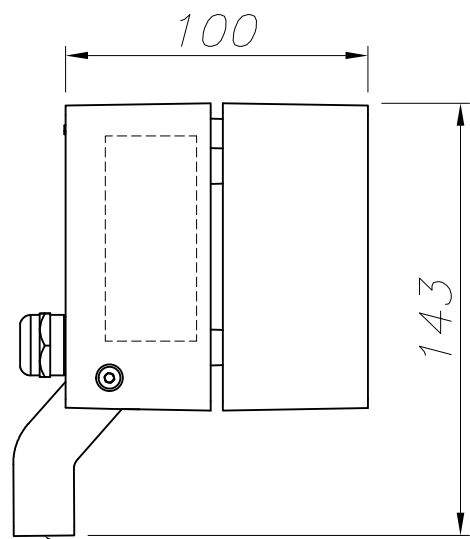

The photograph may not match the reference exactly. Please read the product description to identify the finish.

OPTIONAL ACCESSORIES

71-9487-Z5-Z5V1

Structure material: Galvanized steel
Net Weight (Kg): 0.790

71-9941-Z5-Z5

Structure material: Aluminium
Net Weight (Kg): 0.049

PC TRANSPARENTE
TRANSPARENT PC

ALUMINIO
ALUMINIUM

ALUMINIO INYECTADO
INJECTED ALUMINIUM

PLANTILLA DE INSTALACIÓN
INSTALLATION TEMPLATE