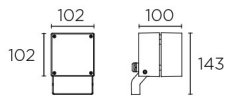

Finish

Urban grey
Transparent

Material

High purity aluminium
Polycarbonate

**TECHNICAL CHARACTERISTICS****Light source**

Light source: LED CREE
Output (W): 15W
Total power consumption (W): 18.6W
Color temperature: Warm White - 3000K
CRI: 80
Real Lumen: 1458
Qty Leds: 5
Lm/Real W: 78
Life Time: 50.000h L90B10
Bin / Grup: 7C1 o 7B4
MacAdam steps: 3
UGR: 14.0
Photobiological risk: RG2