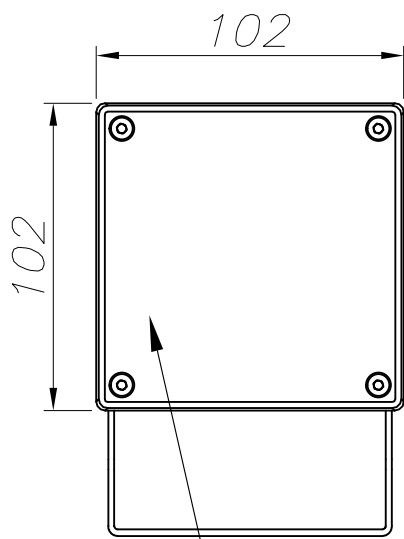

The photograph may not match the reference exactly. Please read the product description to identify the finish.

OPTIONAL ACCESSORIES

71-9487-Z5-Z5V1

Structure material: Galvanized steel
Net Weight (Kg): 0.790

71-9941-Z5-Z5

Structure material: Aluminium
Net Weight (Kg): 0.049

PC TRANSPARENTE
TRANSPARENT PC

ALUMINIO
ALUMINIUM

ALUMINIO INYECTADO
INJECTED ALUMINIUM

PLANTILLA DE INSTALACIÓN
INSTALLATION TEMPLATE