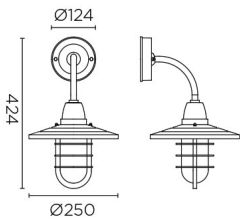

05-9868-CC-B8

V0

COTTAGE Wall fixture

Designer: Manel Llusca

Description

Wall light for outdoor use.

For downlighting. Suitable for installation in marine environments. Adjustable light source. Structure material: Stainless steel AISI202. Structure finish: Antique grey. Diffuser material: Glass. Diffuser finish: Matt. UV protection. Warranty: 5 Years.

Finish

Antique grey
Matt

Material

Stainless steel AISI202
Glass

TECHNICAL CHARACTERISTICS

Light source

Lampholder: 1 x E27
Output (W): MAX 20W
Total power consumption (W): 20 W
Lamp maximum dimension: 140/56 mm
Real Lumen: 591
Quantity: 1
Lm/Real W: 30
UGR: 11.2

GEAR

Voltage / Frequency:
100-240VAC/50-60Hz

Luminaire

Double cable exit: No
Drainage: No
Seaside: Yes
Uv Protection: Yes
Warranty: 5 Years

Logistics

Energy Efficiency: NO BULB
EAN Code: 8435381425791
Net Weight (Kg): 1.275
Weight in Kg (packaged): 1.710
Packing: 260 x 200 x 430
Masterbox: 6