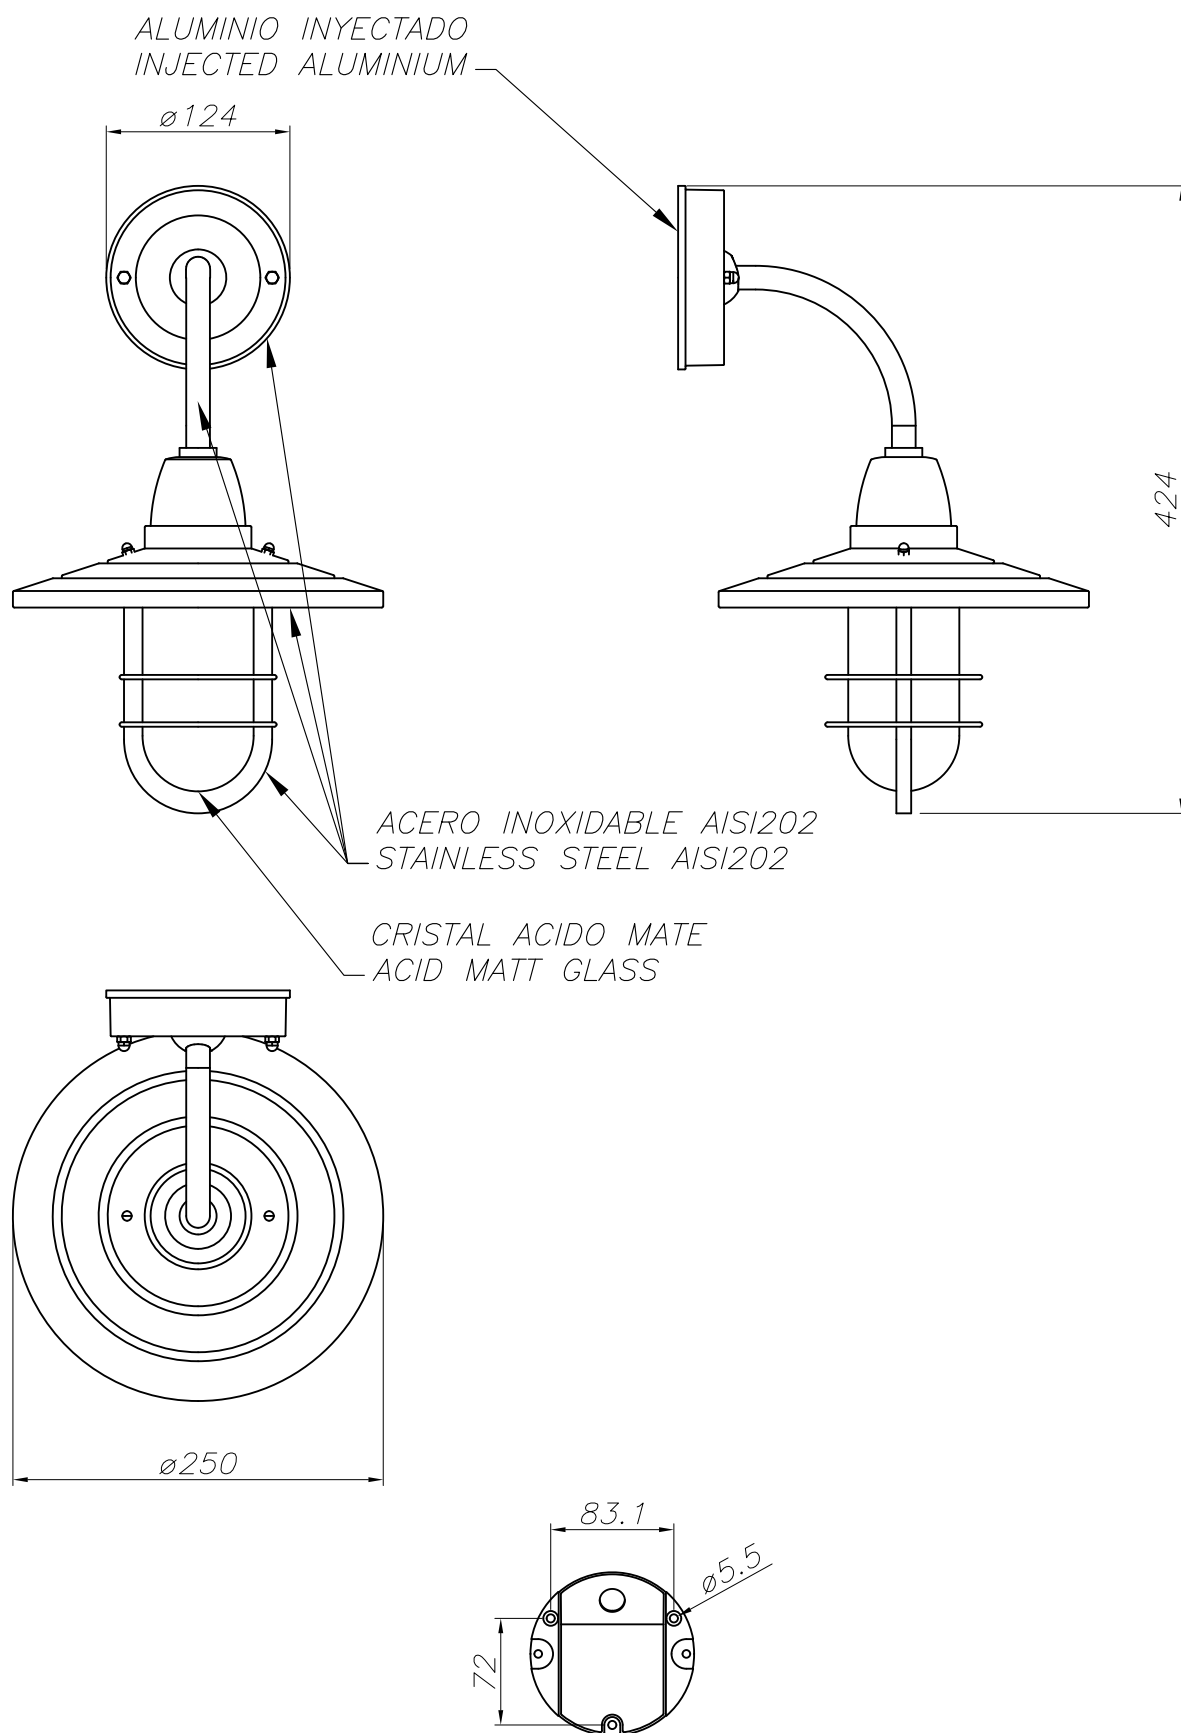

05-9868-CC-B8

V0

COTTAGE Wall fixture

Designer: Manel Llusca

Description

Wall light for outdoor use.

For downlighting. Suitable for installation in marine environments. Adjustable light source. Structure material: Stainless steel AISI202. Structure finish: Antique grey. Diffuser material: Glass. Diffuser finish: Matt. UV protection. Warranty: 5 Years.

Finish

Antique grey
Matt

Material

Stainless steel AISI202
Glass

TECHNICAL CHARACTERISTICS

Light source

Lampholder: 1 x E27
Output (W): MAX 20W
Total power consumption (W): 20 W
Lamp maximum dimension: 140/56 mm
Real Lumen: 591
Quantity: 1
Lm/Real W: 30
UGR: 11.2

GEAR

Voltage / Frequency:
100-240VAC/50-60Hz

Luminaire

Double cable exit: No
Drainage: No
Seaside: Yes
Uv Protection: Yes
Warranty: 5 Years

Logistics

Energy Efficiency: NO BULB
EAN Code: 8435381425791
Net Weight (Kg): 1.275
Weight in Kg (packaged): 1.710
Packing: 260 x 200 x 430
Masterbox: 6

The photograph may not match the reference exactly. Please read the product description to identify the finish.

PLANTILLA DE INSTALACIÓN
INSTALLATION TEMPLATE