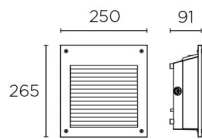


MICENAS LED Wall recessed

**Description**

Wall recessed for outdoor use.

For frontal lighting and downlighting. Includes flush-mounting box. Includes 2 cable outlets to facilitate chain mounting. Structure material: High purity aluminium. Structure finish: Grey. Diffuser material: Glass. Diffuser finish: Partly-sandblasted. UV protection. Warranty: 5 Years. Ta max: 50°C.

Finish

Grey
Partly-sandblasted

Material

High purity aluminium
Glass

**TECHNICAL CHARACTERISTICS****Light source**

Light source: LED OSRAM
Output (W): 20W
Total power consumption (W): 22.5W
Color temperature: Warm White - 3000K
CRI: 80
Real Lumen: 504
Qty Leds: 18
Lm/Real W: 22
Life Time: 50.000h L70B30
Bin / Grup: 7S o 7T
MacAdam steps: 3
Photobiological risk: RG1

Logistics

Energy Efficiency: LED A++
EAN Code: 8435381454722
Net Weight (Kg): 2.115
Weight in Kg (packaged): 2.304
Packing: 270 x 260 x 115
Masterbox: 4

The photograph may not match the reference exactly. Please read the product description to identify the finish.