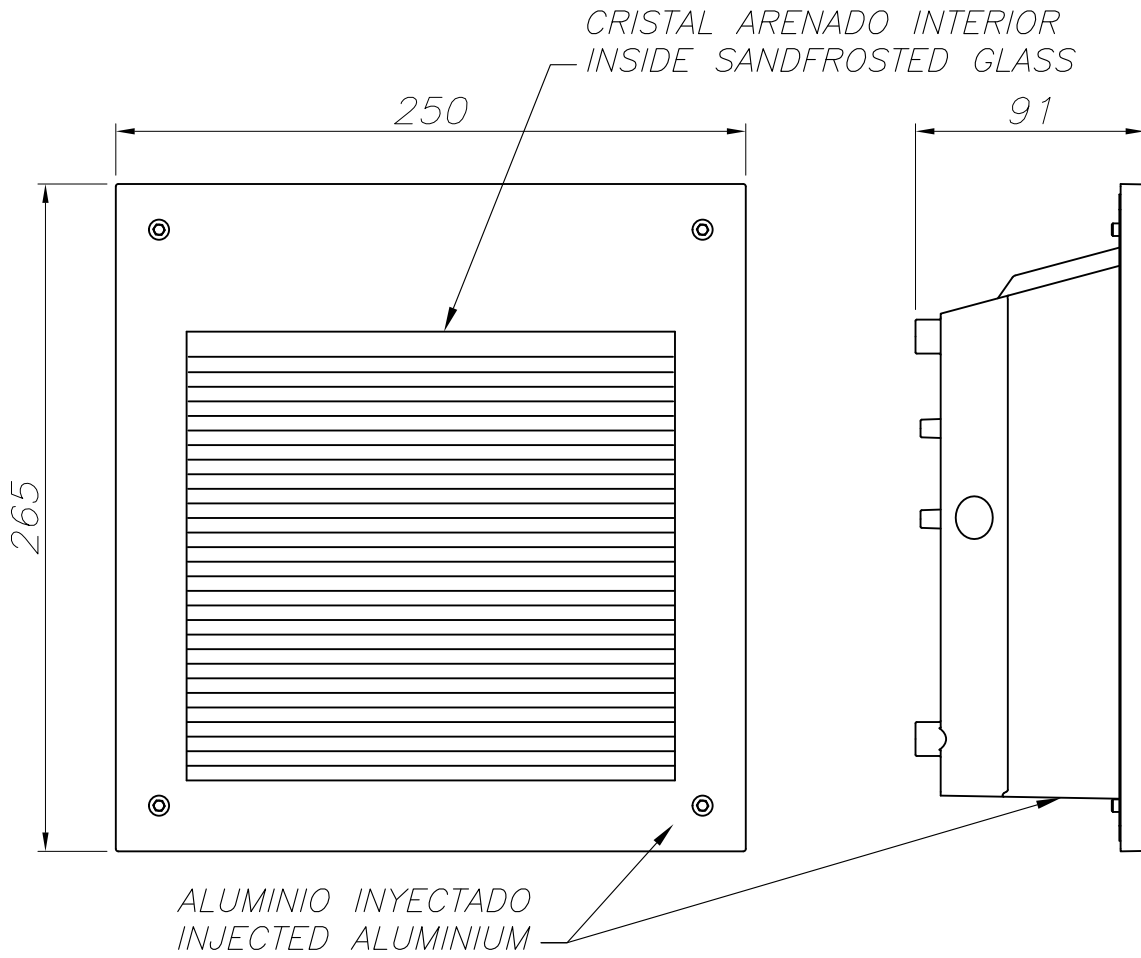


MICENAS LED Wall recessed

**Description**

Wall recessed for outdoor use.

For frontal lighting and downlighting. Includes flush-mounting box. Includes 2 cable outlets to facilitate chain mounting. Structure material: High purity aluminium. Structure finish: Grey. Diffuser material: Glass. Diffuser finish: Partly-sandblasted. UV protection. Warranty: 5 Years. Ta max: 50°C.

Finish

Grey
Partly-sandblasted

Material

High purity aluminium
Glass

**TECHNICAL CHARACTERISTICS****Light source**

Light source: LED OSRAM
Output (W): 20W
Total power consumption (W): 22.5W
Color temperature: Warm White - 3000K
CRI: 80
Real Lumen: 504
Qty Leds: 18
Lm/Real W: 22
Life Time: 50.000h L70B30
Bin / Grup: 7S o 7T
MacAdam steps: 3
Photobiological risk: RG1

GEAR

Brand: EAGLERISE
Gear included: Yes, electronic
Voltage / Frequency:
100-240VAC/50-60Hz
Power Factor: 0.96

Luminaire

Double cable exit: Yes
Drainage: No
Uv Protection: Yes
Warranty: 5 Years
Ta max: 50°C

Logistics

Energy Efficiency: LED A++
EAN Code: 8435381454722
Net Weight (Kg): 2.115
Weight in Kg (packaged): 2.304
Packing: 270 x 260 x 115
Masterbox: 4

The photograph may not match the reference exactly. Please read the product description to identify the finish.