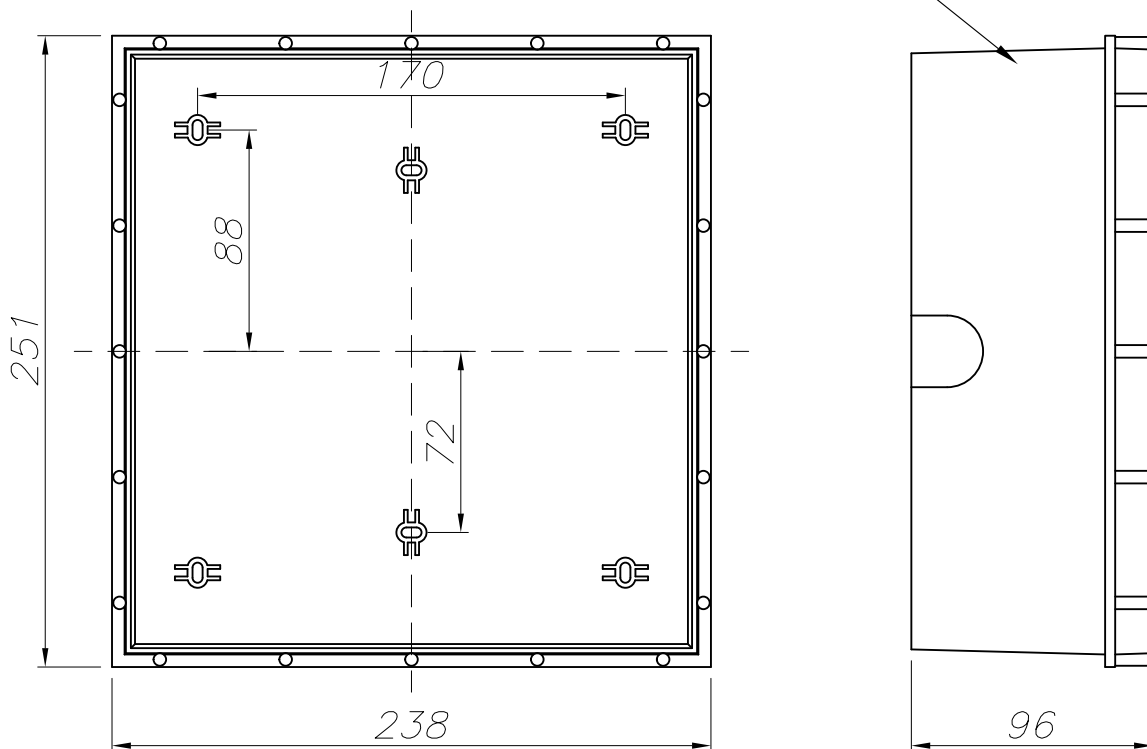

CAJA DE EMPOTRAR
FLUSH FITTING BOX