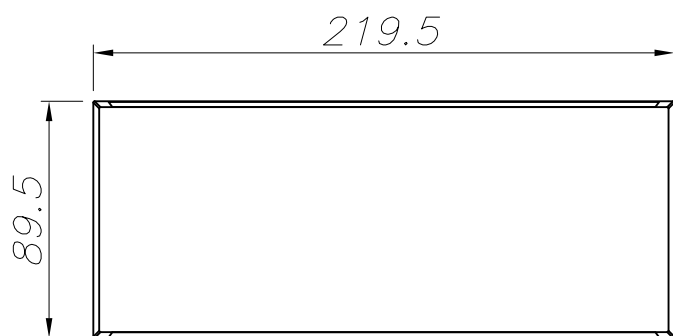

**Finish**

White  
Partly-sandblasted

**Material**

High purity aluminium  
Glass

**TECHNICAL CHARACTERISTICS****Light source**

Light source: LED LEXTAR  
Output (W): 17.5W  
Total power consumption (W): 17.9 W  
Color temperature: Warm White - 3000K  
CRI: 80  
Real Lumen: 1494  
Qty Leds: 18  
Lm/Real W: 83  
Life Time: 36.000h L80B20  
Bin / Grup: L3003 o R3003  
MacAdam steps: 3  
UGR: 13.1  
Photobiological risk: RG0

**Logistics**

Energy Efficiency: LED A++  
EAN Code: 8435381439262  
Net Weight (Kg): 1.475  
Weight in Kg (packaged): 1.568  
Packing: 230 x 130 x 100  
Masterbox: 4

The photograph may not match the reference exactly. Please read the product description to identify the finish.