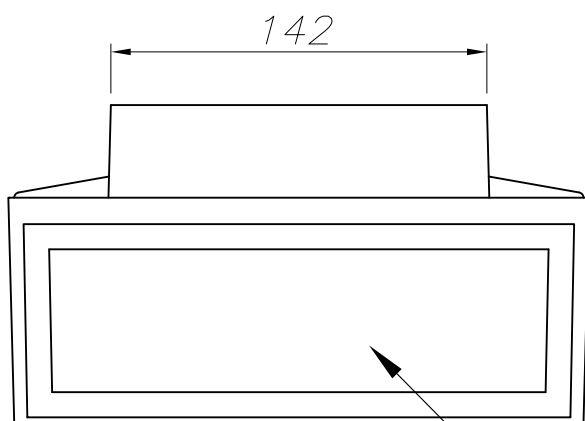

**Logistics**

Energy Efficiency: LED A++  
EAN Code: 8435381439262  
Net Weight (Kg): 1.475  
Weight in Kg (packaged): 1.568  
Packing: 230 x 130 x 100  
Masterbox: 4

The photograph may not match the reference exactly. Please read the product description to identify the finish.

ALUMINIO INYECTADO  
INJECTED ALUMINUM

CRISTAL ARENADO INTERIOR  
GLASS SANDFROSTED INSIDE

PLANTILLA DE INSTALACIÓN  
INSTALLATION TEMPLATE