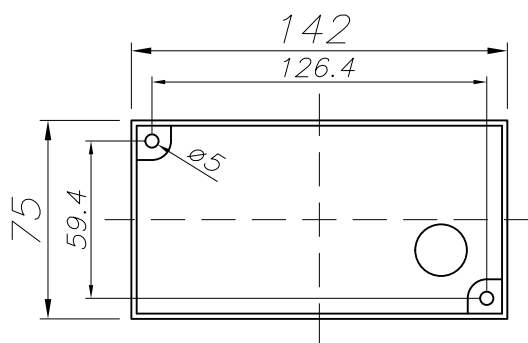

**Logistics**

Energy Efficiency: LED A++  
EAN Code: 8435381439262  
Net Weight (Kg): 1.475  
Weight in Kg (packaged): 1.568  
Packing: 230 x 130 x 100  
Masterbox: 4

The photograph may not match the reference exactly. Please read the product description to identify the finish.

ALUMINIO INYECTADO  
INJECTED ALUMINUM

CRISTAL ARENADO INTERIOR  
GLASS SANDFROSTED INSIDE

PLANTILLA DE INSTALACIÓN  
INSTALLATION TEMPLATE