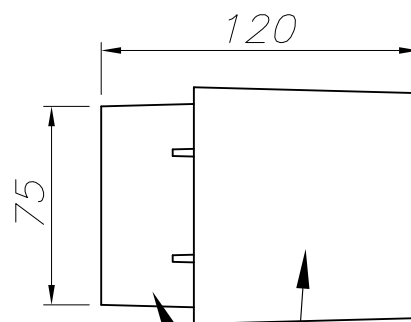

**Finish**

White  
Partly-sandblasted

**Material**

High purity aluminium  
Glass

**TECHNICAL CHARACTERISTICS****Light source**

Light source: LED LEXTAR  
Output (W): 17.5W  
Total power consumption (W): 17.9 W  
Color temperature: Warm White - 3000K  
CRI: 80  
Real Lumen: 1494  
Qty Leds: 18  
Lm/Real W: 83  
Life Time: 36.000h L80B20  
Bin / Grup: L3003 o R3003  
MacAdam steps: 3  
UGR: 13.1  
Photobiological risk: RG0

**Logistics**

Energy Efficiency: LED A++  
EAN Code: 8435381439262  
Net Weight (Kg): 1.475  
Weight in Kg (packaged): 1.568  
Packing: 230 x 130 x 100  
Masterbox: 4

The photograph may not match the reference exactly. Please read the product description to identify the finish.