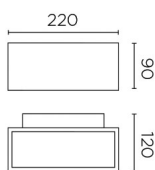

**Finish**

White  
Partly-sandblasted

**Material**

High purity aluminium  
Glass

**TECHNICAL CHARACTERISTICS****Light source**

Light source: LED LEXTAR  
Output (W): 17.5W  
Total power consumption (W): 17.9 W  
Color temperature: Warm White - 3000K  
CRI: 80  
Real Lumen: 1494  
Qty Leds: 18  
Lm/Real W: 83  
Life Time: 36.000h L80B20  
Bin / Grup: L3003 o R3003  
MacAdam steps: 3  
UGR: 13.1  
Photobiological risk: RG0

**Logistics**

Energy Efficiency: LED A++  
EAN Code: 8435381439262  
Net Weight (Kg): 1.475  
Weight in Kg (packaged): 1.568  
Packing: 230 x 130 x 100  
Masterbox: 4

The photograph may not match the reference exactly. Please read the product description to identify the finish.