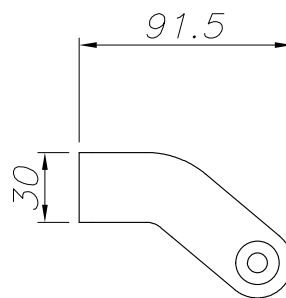

GEAR

Brand: HEP
Gear included: Yes, electronic
Voltage / Frequency: 100-240 VAC
Power Factor: 0.90

Luminaire

Double cable exit: Yes
Drainage: No
Uv Protection: Yes
Warranty: 5 Years

Logistics

Energy Efficiency: LED A++
EAN Code: 8435381455699
Net Weight (Kg): 2.318
Weight in Kg (packaged): 2.650
Packing: 235 x 170 x 180
Masterbox: 4

The photograph may not match the reference exactly. Please read the product description to identify the finish.

OPTIONAL ACCESSORIES

71-9943-Z5-Z5

Structure material: Aluminium
Net Weight (Kg): 0.120

PC TRANSPARENTE
TRANSPARENT PC

ALUMINIO
ALUMINIUM

ALUMINIO INYECTADO
INJECTED ALUMINIUM

PLANTILLA DE INSTALACIÓN
INSTALLATION TEMPLATE