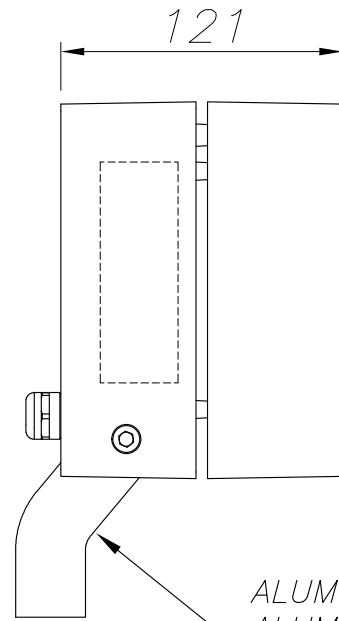

CUBE Spotlight

**Description**

LED Spotlight for outdoor use.

With adjustable lighting positioning. Structure with double body design to prevent heat generated by the LED affecting the useful life of the driver. Includes 2 cable outlets to facilitate chain mounting. Adjustable light source. Structure material: High purity aluminium. Structure finish: Urban grey. Diffuser material: Polycarbonate. Diffuser finish: Transparent. UV protection. Warranty: 5 Years.

GEAR

Brand: HEP
Gear included: Yes, electronic
Voltage / Frequency: 100-240 VAC
Power Factor: 0.90

Luminaire

Double cable exit: Yes
Drainage: No
Uv Protection: Yes
Warranty: 5 Years

Logistics

Energy Efficiency: LED A++
EAN Code: 8435381455699
Net Weight (Kg): 2.318
Weight in Kg (packaged): 2.650
Packing: 235 x 170 x 180
Masterbox: 4

The photograph may not match the reference exactly. Please read the product description to identify the finish.

OPTIONAL ACCESSORIES

71-9943-Z5-Z5

Structure material: Aluminium
Net Weight (Kg): 0.120

PC TRANSPARENTE
TRANSPARENT PC

ALUMINIO
ALUMINIUM

ALUMINIO INYECTADO
INJECTED ALUMINIUM

PLANTILLA DE INSTALACIÓN
INSTALLATION TEMPLATE