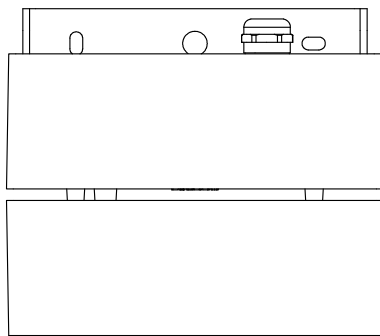

ALUMINIO INYECTADO
INJECTED ALUMINIUM