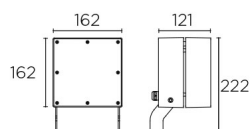

CUBE Spotlight

**Description**

LED Spotlight for outdoor use.

With adjustable lighting positioning. Structure with double body design to prevent heat generated by the LED affecting the useful life of the driver. Includes 2 cable outlets to facilitate chain mounting. Adjustable light source. Structure material: High purity aluminium. Structure finish: Urban grey. Diffuser material: Polycarbonate. Diffuser finish: Transparent. UV protection. Warranty: 5 Years.

**Finish**

Urban grey
Transparent

Material

High purity aluminium
Polycarbonate

**TECHNICAL CHARACTERISTICS****Light source**

Light source: LED CREE
Output (W): 54W
Total power consumption (W): 62
Color temperature: Warm White - 3000K
CRI: 80
Photobiological risk: RG2
Real Lumen: 4139
Qty Leds: 16
Lm/Real W: 67
Life Time: 50.000h L90B10
Bin / Grup: 7C1 o 7B4
MacAdam steps: 3
UGR: 22.8

GEAR

Brand: HEP
Gear included: Yes, electronic
Voltage / Frequency: 100-240 VAC
Power Factor: 0.90

Luminaire

Double cable exit: Yes
Drainage: No
Uv Protection: Yes
Warranty: 5 Years

Logistics

Energy Efficiency: LED A++
EAN Code: 8435381455699
Net Weight (Kg): 2.318
Weight in Kg (packaged): 2.650
Packing: 235 x 170 x 180
Masterbox: 4