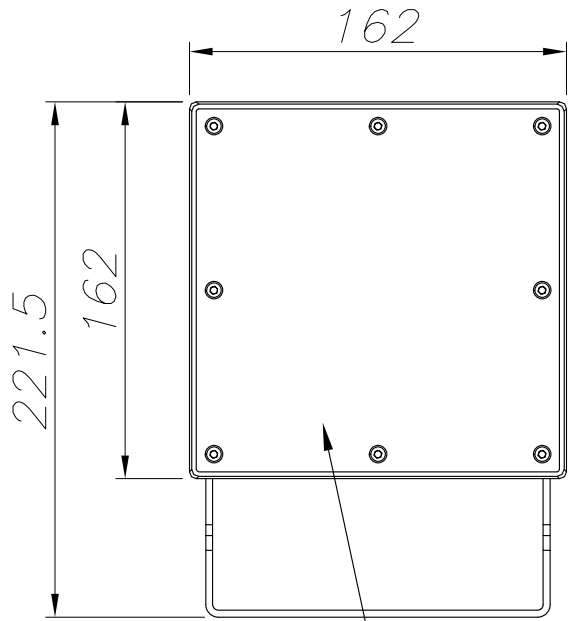

GEAR

Brand: HEP
Gear included: Yes, electronic
Voltage / Frequency: 100-240 VAC
Power Factor: 0.90

Luminaire

Double cable exit: Yes
Drainage: No
Uv Protection: Yes
Warranty: 5 Years

Logistics

Energy Efficiency: LED A++
EAN Code: 8435381455699
Net Weight (Kg): 2.318
Weight in Kg (packaged): 2.650
Packing: 235 x 170 x 180
Masterbox: 4

The photograph may not match the reference exactly. Please read the product description to identify the finish.

OPTIONAL ACCESSORIES

71-9943-Z5-Z5

Structure material: Aluminium
Net Weight (Kg): 0.120

PC TRANSPARENTE
TRANSPARENT PC