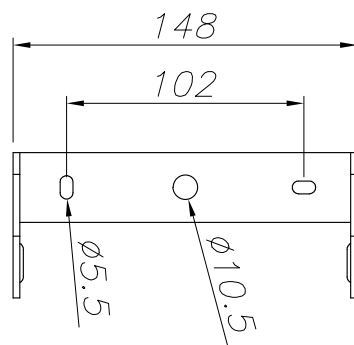

The photograph may not match the reference exactly. Please read the product description to identify the finish.

OPTIONAL ACCESSORIES

71-9943-Z5-Z5

Structure material: Aluminium
Net Weight (Kg): 0.120

PC TRANSPARENTE
TRANSPARENT PC

ALUMINIO
ALUMINIUM

ALUMINIO INYECTADO
INJECTED ALUMINIUM

PLANTILLA DE INSTALACIÓN
INSTALLATION TEMPLATE