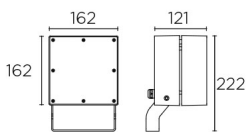

#### Description

LED Spotlight for outdoor use.

With adjustable lighting positioning. Structure with double body design to prevent heat generated by the LED affecting the useful life of the driver. Includes 2 cable outlets to facilitate chain mounting. Adjustable light source. Structure material: High purity aluminium. Structure finish: Urban grey. Diffuser material: Polycarbonate. Diffuser finish: Transparent. UV protection. Warranty: 5 Years.