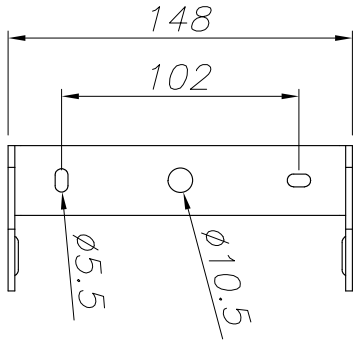

##### Logistics

Energy Efficiency: LED A++  
 EAN Code: 8435381455729  
 Net Weight (Kg): 2.318  
 Weight in Kg (packaged): 2.650  
 Packing: 235 x 170 x 180  
 Masterbox: 4

The photograph may not match the reference exactly. Please read the product description to identify the finish.

## OPTIONAL ACCESSORIES

---

**71-9943-Z5-Z5**

Structure material: Aluminium  
Net Weight (Kg): 0.120

PC TRANSPARENTE  
TRANSPARENT PC

ALUMINIO  
ALUMINIUM

ALUMINIO INYECTADO  
INJECTED ALUMINIUM

PLANTILLA DE INSTALACIÓN  
INSTALLATION TEMPLATE