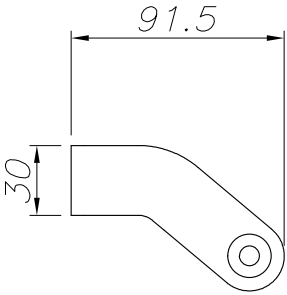

##### Logistics

Energy Efficiency: LED A++  
 EAN Code: 8435381455729  
 Net Weight (Kg): 2.318  
 Weight in Kg (packaged): 2.650  
 Packing: 235 x 170 x 180  
 Masterbox: 4

The photograph may not match the reference exactly. Please read the product description to identify the finish.

## OPTIONAL ACCESSORIES

---

**71-9943-Z5-Z5**

Structure material: Aluminium  
Net Weight (Kg): 0.120

PC TRANSPARENTE  
TRANSPARENT PC

ALUMINIO  
ALUMINIUM

ALUMINIO INYECTADO  
INJECTED ALUMINIUM

PLANTILLA DE INSTALACIÓN  
INSTALLATION TEMPLATE