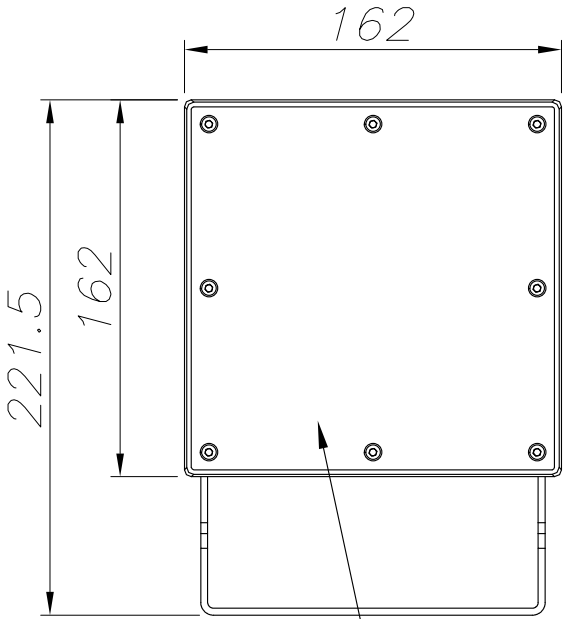

##### Logistics

Energy Efficiency: LED A++  
 EAN Code: 8435381455729  
 Net Weight (Kg): 2.318  
 Weight in Kg (packaged): 2.650  
 Packing: 235 x 170 x 180  
 Masterbox: 4

The photograph may not match the reference exactly. Please read the product description to identify the finish.

## OPTIONAL ACCESSORIES

---

**71-9943-Z5-Z5**

Structure material: Aluminium  
Net Weight (Kg): 0.120

PC TRANSPARENTE  
TRANSPARENT PC

ALUMINIO  
ALUMINIUM

ALUMINIO INYECTADO  
INJECTED ALUMINIUM

PLANTILLA DE INSTALACIÓN  
INSTALLATION TEMPLATE