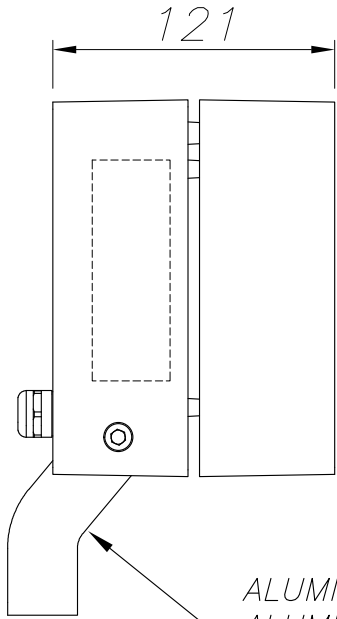

##### Logistics

Energy Efficiency: LED A++  
 EAN Code: 8435381455729  
 Net Weight (Kg): 2.318  
 Weight in Kg (packaged): 2.650  
 Packing: 235 x 170 x 180  
 Masterbox: 4

The photograph may not match the reference exactly. Please read the product description to identify the finish.

## OPTIONAL ACCESSORIES

---

**71-9943-Z5-Z5**

Structure material: Aluminium  
Net Weight (Kg): 0.120

PC TRANSPARENTE  
TRANSPARENT PC

ALUMINIO  
ALUMINIUM

ALUMINIO INYECTADO  
INJECTED ALUMINIUM

PLANTILLA DE INSTALACIÓN  
INSTALLATION TEMPLATE