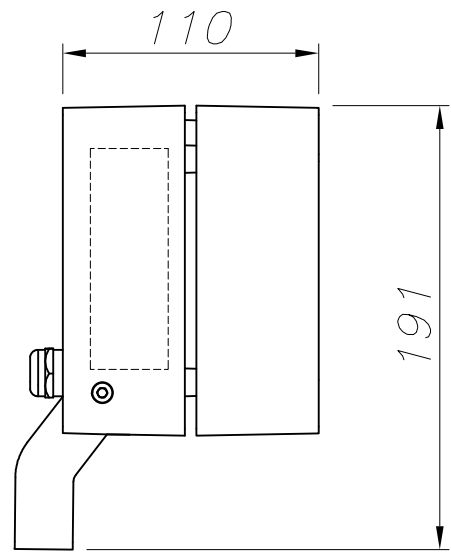

Energy Efficiency: LED A++
EAN Code: 8435381463076
Net Weight (Kg): 1.525
Weight in Kg (packaged): 1.780
Packing: 200 x 155 x 170
Masterbox: 4

The photograph may not match the reference exactly. Please read the product description to identify the finish.

OPTIONAL ACCESSORIES

71-9487-Z5-Z5V1

Structure material: Galvanized steel
Net Weight (Kg): 0.790

71-9816-00-00

Structure material: Polycarbonate, ABS
Dimensions: 175 x 298 x 100
Net Weight (Kg): 2.045

71-9817-00-00

Structure material: Polycarbonate, ABS
Dimensions: 175 x 298 x 100
Net Weight (Kg): 1.895

71-9942-Z5-Z5

Structure material: Aluminium
Net Weight (Kg): 0.073

PC TRANSPARENTE
TRANSPARENT PC

ALUMINIO
ALUMINIUM

ALUMINIO INYECTADO
INJECTED ALUMINIUM

PLANTILLA DE INSTALACIÓN
INSTALLATION TEMPLATE