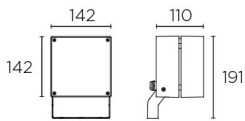

Finish

Urban grey
Transparent