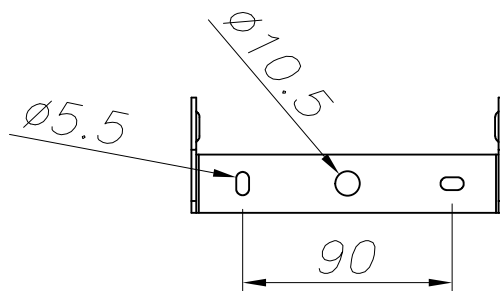

ALUMINIO INYECTADO
INJECTED ALUMINIUM