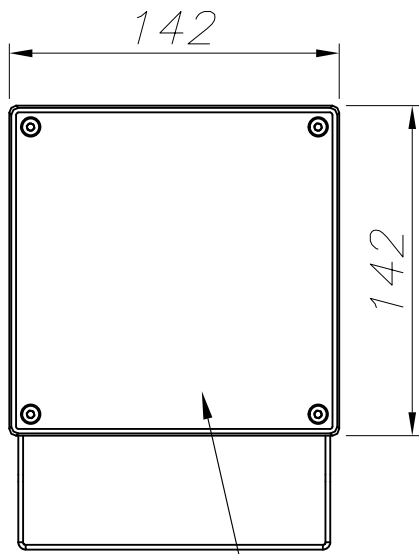

Energy Efficiency: LED A++
EAN Code: 8435381463076
Net Weight (Kg): 1.525
Weight in Kg (packaged): 1.780
Packing: 200 x 155 x 170
Masterbox: 4

The photograph may not match the reference exactly. Please read the product description to identify the finish.

OPTIONAL ACCESSORIES

71-9487-Z5-Z5V1

Structure material: Galvanized steel
Net Weight (Kg): 0.790

71-9816-00-00

Structure material: Polycarbonate, ABS
Dimensions: 175 x 298 x 100
Net Weight (Kg): 2.045

71-9817-00-00

Structure material: Polycarbonate, ABS
Dimensions: 175 x 298 x 100
Net Weight (Kg): 1.895

71-9942-Z5-Z5

Structure material: Aluminium
Net Weight (Kg): 0.073

PC TRANSPARENTE
TRANSPARENT PC

ALUMINIO
ALUMINIUM