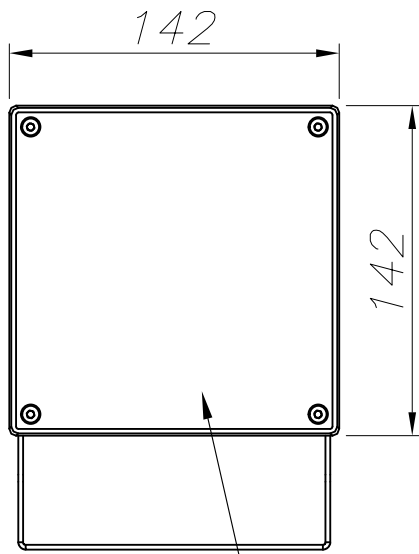

Energy Efficiency: LED A++
EAN Code: 8435381463083
Net Weight (Kg): 1.525
Weight in Kg (packaged): 1.780
Packing: 200 x 155 x 170
Masterbox: 4

OPTIONAL ACCESSORIES

71-9487-Z5-Z5V1

Structure material: Galvanized steel
Net Weight (Kg): 0.790

71-9816-00-00

Structure material: Polycarbonate, ABS
Dimensions: 175 x 298 x 100
Net Weight (Kg): 2.045

71-9817-00-00

Structure material: Polycarbonate, ABS
Dimensions: 175 x 298 x 100
Net Weight (Kg): 1.895

71-9942-Z5-Z5

Structure material: Aluminium
Net Weight (Kg): 0.073

PC TRANSPARENTE
TRANSPARENT PC

ALUMINIO
ALUMINIUM

ALUMINIO INYECTADO
INJECTED ALUMINIUM

PLANTILLA DE INSTALACIÓN
INSTALLATION TEMPLATE