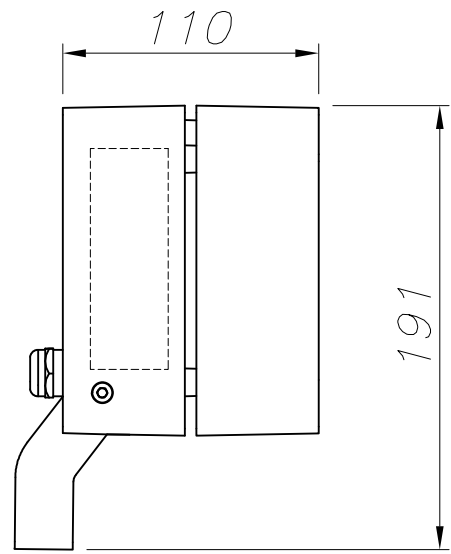

Energy Efficiency: LED A++
EAN Code: 8435381463083
Net Weight (Kg): 1.525
Weight in Kg (packaged): 1.780
Packing: 200 x 155 x 170
Masterbox: 4

OPTIONAL ACCESSORIES

71-9487-Z5-Z5V1

Structure material: Galvanized steel
Net Weight (Kg): 0.790

71-9816-00-00

Structure material: Polycarbonate, ABS
Dimensions: 175 x 298 x 100
Net Weight (Kg): 2.045

71-9817-00-00

Structure material: Polycarbonate, ABS
Dimensions: 175 x 298 x 100
Net Weight (Kg): 1.895

71-9942-Z5-Z5

Structure material: Aluminium
Net Weight (Kg): 0.073

PC TRANSPARENTE
TRANSPARENT PC

ALUMINIO
ALUMINIUM

ALUMINIO INYECTADO
INJECTED ALUMINIUM

PLANTILLA DE INSTALACIÓN
INSTALLATION TEMPLATE