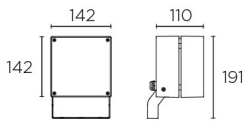

CUBE RGB EASY+ Spotlight

Description

LED Spotlight for outdoor use.

With adjustable lighting positioning. Structure with double body design to prevent heat generated by the LED affecting the useful life of the driver. Includes 2 cable outlets to facilitate chain mounting. Adjustable light source. Structure material: High purity aluminium. Structure finish: Urban grey. Diffuser material: Polycarbonate. Diffuser finish: Transparent. UV protection. Warranty: 5 Years. Ta max: 50°C.

71-9816-00-00

Structure material: Polycarbonate, ABS
Dimensions: 175 x 298 x 100
Net Weight (Kg): 2.045

71-9817-00-00

Structure material: Polycarbonate, ABS
Dimensions: 175 x 298 x 100
Net Weight (Kg): 1.895