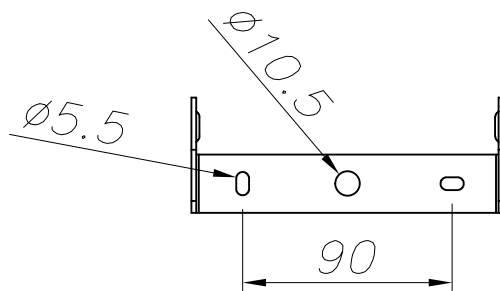

71-9816-00-00

Structure material: Polycarbonate, ABS
Dimensions: 175 x 298 x 100
Net Weight (Kg): 2.045

71-9817-00-00

Structure material: Polycarbonate, ABS
Dimensions: 175 x 298 x 100
Net Weight (Kg): 1.895

71-9942-Z5-Z5

Structure material: Aluminium
Net Weight (Kg): 0.073

PC TRANSPARENTE
TRANSPARENT PC

ALUMINIO
ALUMINIUM

ALUMINIO INYECTADO
INJECTED ALUMINIUM

PLANTILLA DE INSTALACIÓN
INSTALLATION TEMPLATE