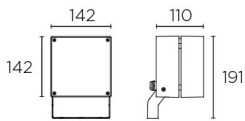

CUBE RGB EASY+ Spotlight

Description

LED Spotlight for outdoor use.

With adjustable lighting positioning. Structure with double body design to prevent heat generated by the LED affecting the useful life of the driver. Includes 2 cable outlets to facilitate chain mounting. Adjustable light source. Structure material: High purity aluminium. Structure finish: Urban grey. Diffuser material: Polycarbonate. Diffuser finish: Transparent. UV protection. Warranty: 5 Years. Ta max: 50°C.

Energy Efficiency: LED A++
EAN Code: 8435381463090
Net Weight (Kg): 1.525
Weight in Kg (packaged): 1.780
Packing: 200 x 155 x 170
Masterbox: 4

The photograph may not match the reference exactly. Please read the product description to identify the finish.

Structure material: Polycarbonate, ABS
Dimensions: 175 x 298 x 100
Net Weight (Kg): 1.895

71-9942-Z5-Z5

Structure material: Aluminium
Net Weight (Kg): 0.073

PC TRANSPARENTE
TRANSPARENT PC

ALUMINIO
ALUMINIUM