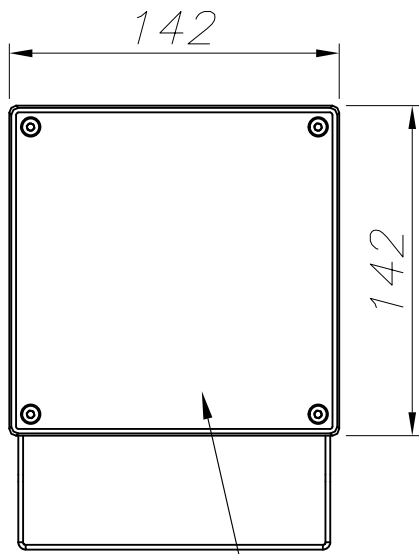

Energy Efficiency: LED A++
EAN Code: 8435381463090
Net Weight (Kg): 1.525
Weight in Kg (packaged): 1.780
Packing: 200 x 155 x 170
Masterbox: 4

The photograph may not match the reference exactly. Please read the product description to identify the finish.

OPTIONAL ACCESSORIES

71-9487-Z5-Z5V1

Structure material: Galvanized steel
Net Weight (Kg): 0.790

71-9816-00-00

Structure material: Polycarbonate, ABS
Dimensions: 175 x 298 x 100
Net Weight (Kg): 2.045

71-9817-00-00

Structure material: Polycarbonate, ABS
Dimensions: 175 x 298 x 100
Net Weight (Kg): 1.895

71-9942-Z5-Z5

Structure material: Aluminium
Net Weight (Kg): 0.073

PC TRANSPARENTE
TRANSPARENT PC

ALUMINIO
ALUMINIUM