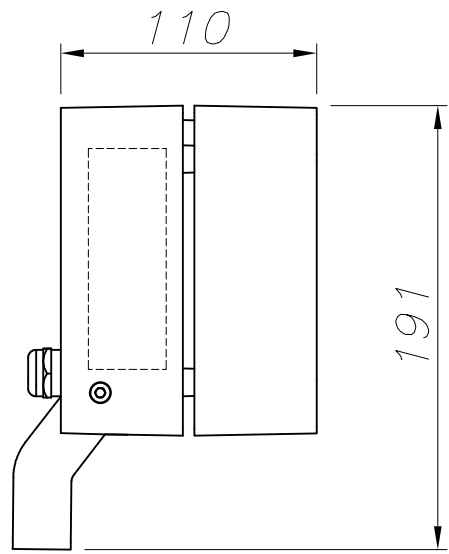

Energy Efficiency: LED A++
EAN Code: 8435381463090
Net Weight (Kg): 1.525
Weight in Kg (packaged): 1.780
Packing: 200 x 155 x 170
Masterbox: 4

The photograph may not match the reference exactly. Please read the product description to identify the finish.

OPTIONAL ACCESSORIES

71-9487-Z5-Z5V1

Structure material: Galvanized steel
Net Weight (Kg): 0.790

71-9816-00-00

Structure material: Polycarbonate, ABS
Dimensions: 175 x 298 x 100
Net Weight (Kg): 2.045

71-9817-00-00

Structure material: Polycarbonate, ABS
Dimensions: 175 x 298 x 100
Net Weight (Kg): 1.895

71-9942-Z5-Z5

Structure material: Aluminium
Net Weight (Kg): 0.073

PC TRANSPARENTE
TRANSPARENT PC

ALUMINIO
ALUMINIUM