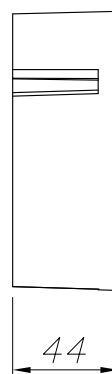

##### Logistics

Energy Efficiency: LED A++  
 EAN Code: 8435381455804  
 Net Weight (Kg): 1.260  
 Weight in Kg (packaged): 1.705  
 Packing: 215 x 140 x 300  
 Masterbox: 6

The photograph may not match the reference exactly. Please read the product description to identify the finish.

ALUMINIO INYECTADO  
INJECTED ALUMINIUM

ALUMINIO INYECTADO  
INJECTED ALUMINIUM

CRISTAL TRANSPARENTE  
TRANSPARENT GLASS

PLANTILLA DE INSTALACIÓN  
INSTALLATION TEMPLATE