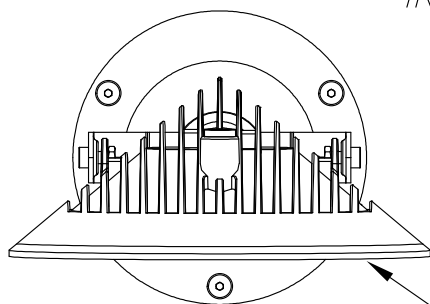

##### Logistics

Energy Efficiency: LED A++  
 EAN Code: 8435381455804  
 Net Weight (Kg): 1.260  
 Weight in Kg (packaged): 1.705  
 Packing: 215 x 140 x 300  
 Masterbox: 6

The photograph may not match the reference exactly. Please read the product description to identify the finish.

ALUMINIO INYECTADO  
INJECTED ALUMINIUM

ALUMINIO INYECTADO  
INJECTED ALUMINIUM

CRISTAL TRANSPARENTE  
TRANSPARENT GLASS

PLANTILLA DE INSTALACIÓN  
INSTALLATION TEMPLATE