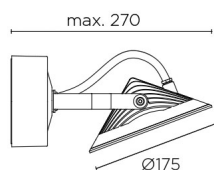

Material

Aluminium
Glass

IP65 IK09
120°
±90°
360°
6

TECHNICAL CHARACTERISTICS

Light source

Light source: LED CREE
Output (W): 21W
Total power consumption (W): 26.8
Color temperature: Warm White - 3000K
CRI: 80
Real Lumen: 2512
Qty Leds: 1
Lm/Real W: 94
Life Time: 50.000h L90B10
Bin / Grup: 30H
MacAdam steps: 2
UGR: 26.8
Photobiological risk: RG1

GEAR

Brand: EAGLERISE
Gear included: Yes, electronic
Voltage / Frequency:
100-240VAC/50-60Hz
Power Factor: 0.92

Luminaire

Double cable exit: No
Drainage: No
Uv Protection: Yes
Warranty: 5 Years

Logistics

Energy Efficiency: LED A++
EAN Code: 8435381455804
Net Weight (Kg): 1.260
Weight in Kg (packaged): 1.705
Packing: 215 x 140 x 300
Masterbox: 6

The photograph may not match the reference exactly. Please read the product description to identify the finish.