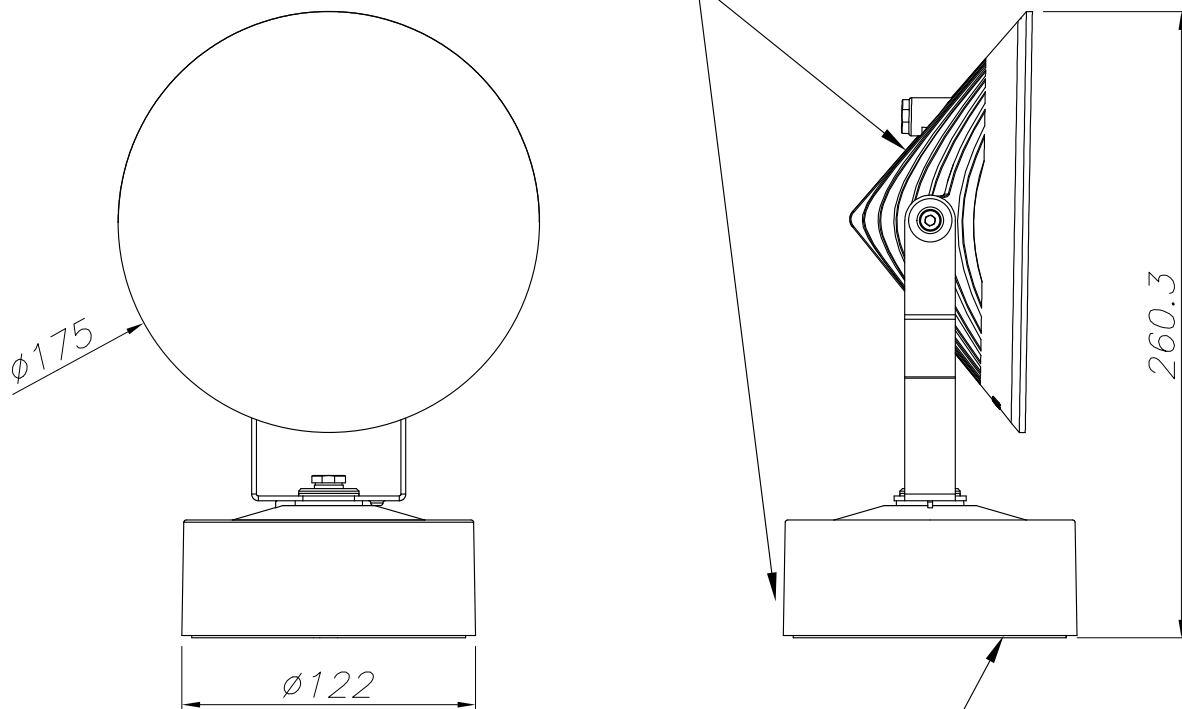

ALUMINIO INYECTADO
INJECTED ALUMINIUM