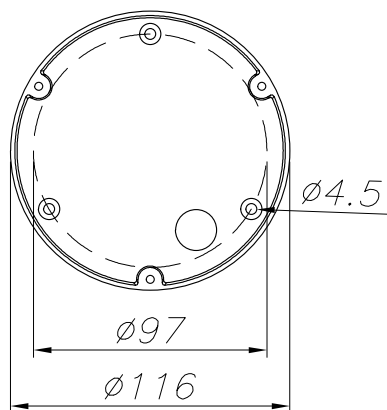

##### Logistics

Energy Efficiency: LED A++  
 EAN Code: 8435381455804  
 Net Weight (Kg): 1.260  
 Weight in Kg (packaged): 1.705  
 Packing: 215 x 140 x 300  
 Masterbox: 6

The photograph may not match the reference exactly. Please read the product description to identify the finish.

ALUMINIO INYECTADO  
INJECTED ALUMINIUM

ALUMINIO INYECTADO  
INJECTED ALUMINIUM

CRISTAL TRANSPARENTE  
TRANSPARENT GLASS

PLANTILLA DE INSTALACIÓN  
INSTALLATION TEMPLATE