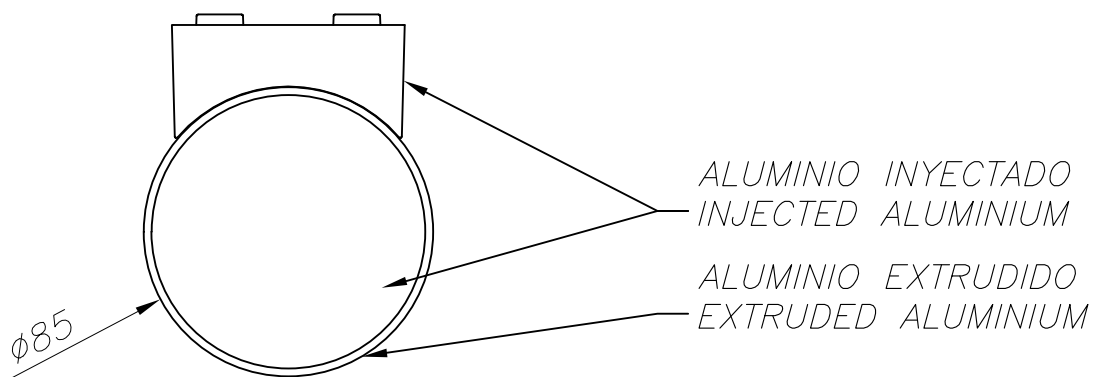

COSMOS Wall fixture

Description

Wall light for outdoor use.

For downlighting. Includes 2 reflectors. Suitable for installation in marine environments. Structure material: Aluminium. Structure finish: Urban grey. Diffuser material: Glass. Diffuser finish: Transparent. Warranty: 5 Years.

Finish
Urban grey
Transparent

Material
Aluminium
Glass

 IP55 IK06
  15°
  8

TECHNICAL CHARACTERISTICS

Light source

Light source: LED CREE
Output (W): 11W
Total power consumption (W): 13 W
Color temperature: Warm White - 3000K
CRI: 80
Real Lumen: 760
Qty Leds: 1
Lm/Real W: 58
Life Time: 60.000h L80B20
Bin / Grup: 30H
MacAdam steps: 2
UGR: 7.3
Photobiological risk: RG1

GEAR

Brand: EAGLERISE
Gear included: Yes, electronic
Voltage / Frequency:
100-240VAC/50-60Hz
Power Factor: 0.90

Luminaire

Seaside: Yes
Warranty: 5 Years

Logistics

Energy Efficiency: LED A++
EAN Code: 8435381461935
Net Weight (Kg): 0.895
Weight in Kg (packaged): 1.081
Packing: 210 x 115 x 100
Masterbox: 8

The photograph may not match the reference exactly. Please read the product description to identify the finish.

CRISTAL TRANSPARENTE
TRANSPARENT GLASS

ALUMINIO INYECTADO
INJECTED ALUMINIUM

ALUMINIO EXTRUDIDO
EXTRUDED ALUMINIUM