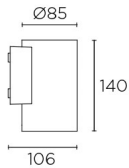

COSMOS Wall fixture

Description

Wall light for outdoor use.

For downlighting. Includes 2 reflectors. Suitable for installation in marine environments. Structure material: Aluminium. Structure finish: Urban grey. Diffuser material: Glass. Diffuser finish: Transparent. Warranty: 5 Years.

Finish
Urban grey
Transparent

Material
Aluminium
Glass

 IP55 IK06
  15°
  8

TECHNICAL CHARACTERISTICS

Light source

Light source: LED CREE
Output (W): 11W
Total power consumption (W): 13 W
Color temperature: Warm White - 3000K
CRI: 80
Real Lumen: 760
Qty Leds: 1
Lm/Real W: 58
Life Time: 60.000h L80B20
Bin / Grup: 30H
MacAdam steps: 2
UGR: 7.3
Photobiological risk: RG1

GEAR

Brand: EAGLERISE
Gear included: Yes, electronic
Voltage / Frequency:
100-240VAC/50-60Hz
Power Factor: 0.90

Luminaire

Seaside: Yes
Warranty: 5 Years

Logistics

Energy Efficiency: LED A++
EAN Code: 8435381461935
Net Weight (Kg): 0.895
Weight in Kg (packaged): 1.081
Packing: 210 x 115 x 100
Masterbox: 8