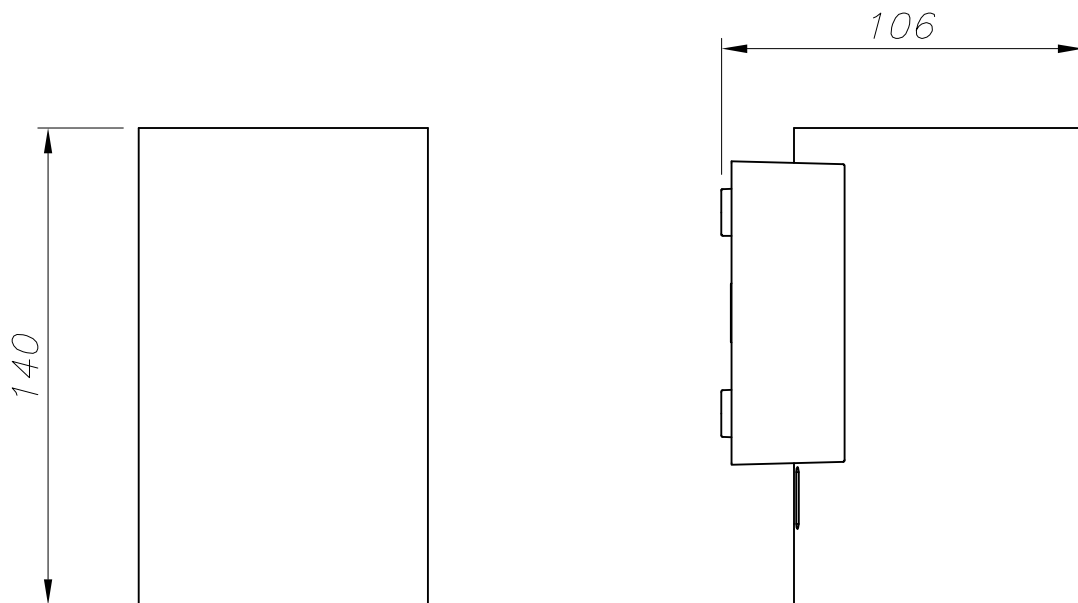

CRISTAL TRANSPARENTE
TRANSPARENT GLASS

ALUMINIO INYECTADO
INJECTED ALUMINIUM

ALUMINIO EXTRUDIDO
EXTRUDED ALUMINIUM

PLANTILLA DE INSTALACIÓN
INSTALLATION TEMPLATE