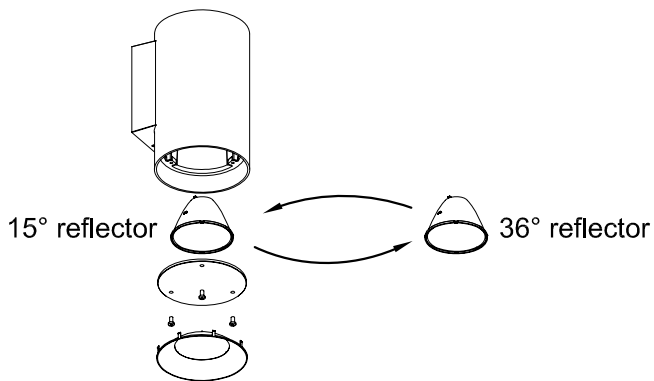

COSMOS Wall fixture

Description

Wall light for outdoor use.

For downlighting. Includes 2 reflectors. Suitable for installation in marine environments. Structure material: Aluminium. Structure finish: Urban grey. Diffuser material: Glass. Diffuser finish: Transparent. Warranty: 5 Years.

PLANTILLA DE INSTALACIÓN
INSTALLATION TEMPLATE

①

②

Option

③

④

⑤