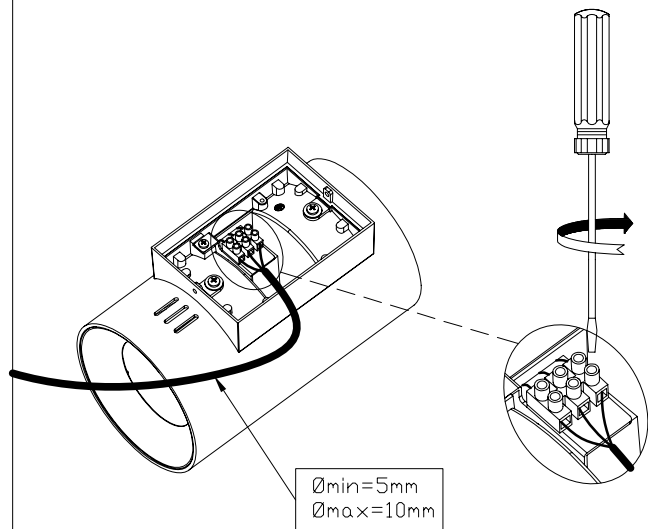

COSMOS Wall fixture

Description

Wall light for outdoor use.

For downlighting. Includes 2 reflectors. Suitable for installation in marine environments. Structure material: Aluminium. Structure finish: Urban grey. Diffuser material: Glass. Diffuser finish: Transparent. Warranty: 5 Years.

PLANTILLA DE INSTALACIÓN
INSTALLATION TEMPLATE

①

②

Option

③

④

⑤