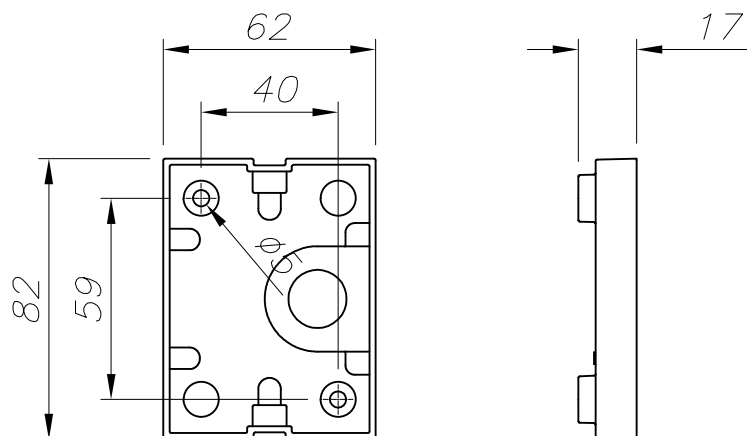

PLANTILLA DE INSTALACIÓN
INSTALLATION TEMPLATE