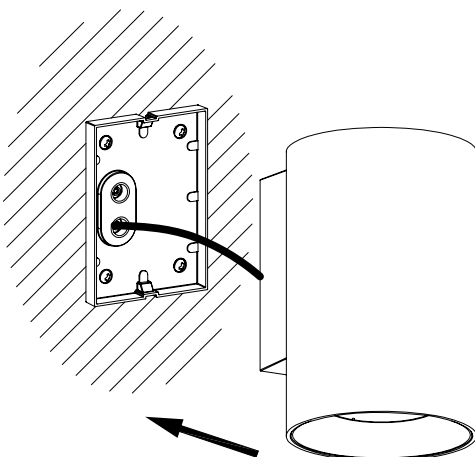

COSMOS Wall fixture

Description

Wall light for outdoor use.

For downlighting. Includes 2 reflectors. Suitable for installation in marine environments. Structure material: Aluminium. Structure finish: Urban grey. Diffuser material: Glass. Diffuser finish: Transparent. Warranty: 5 Years.

PLANTILLA DE INSTALACIÓN
INSTALLATION TEMPLATE

①

②

Option

③

④

⑤