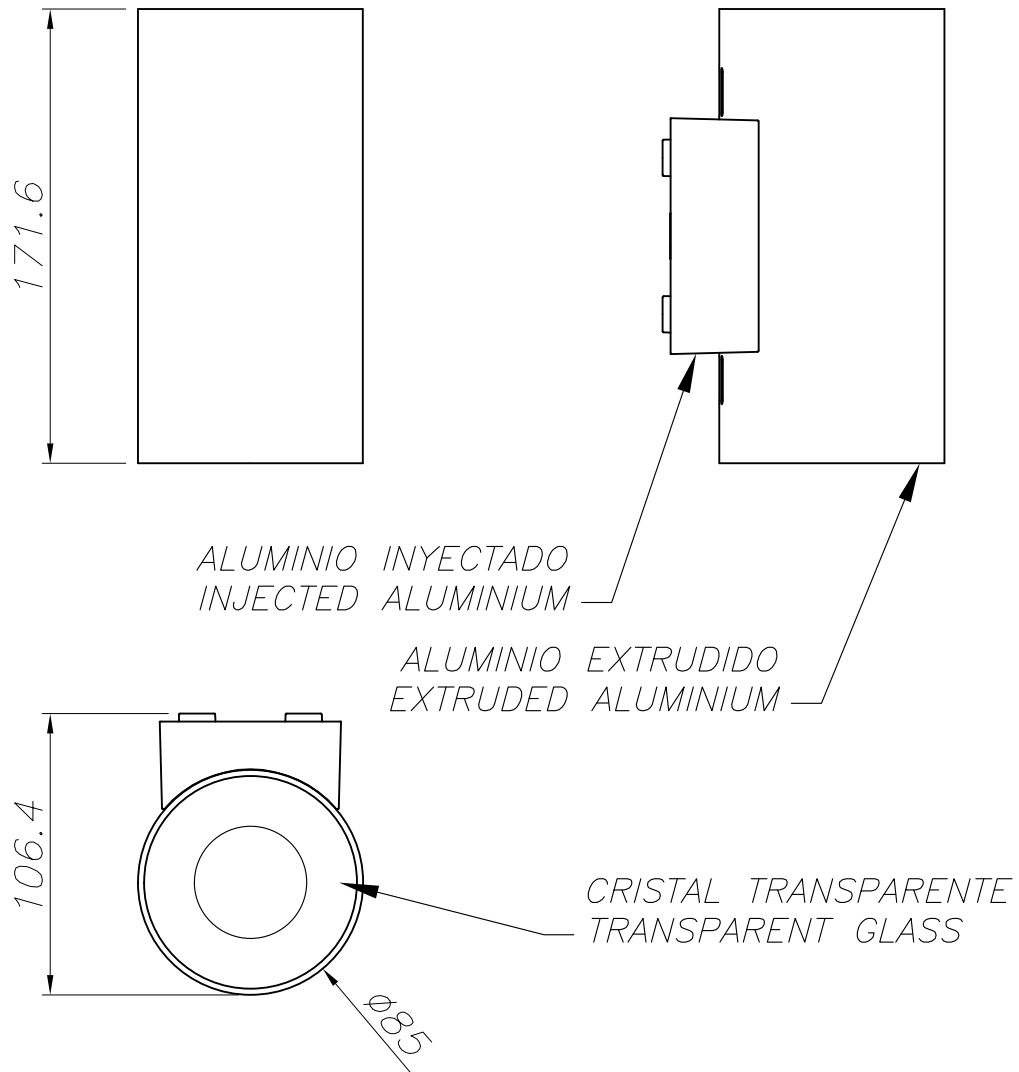

PLANTILLA DE INSTALACIÓN
INSTALLATION TEMPLATE