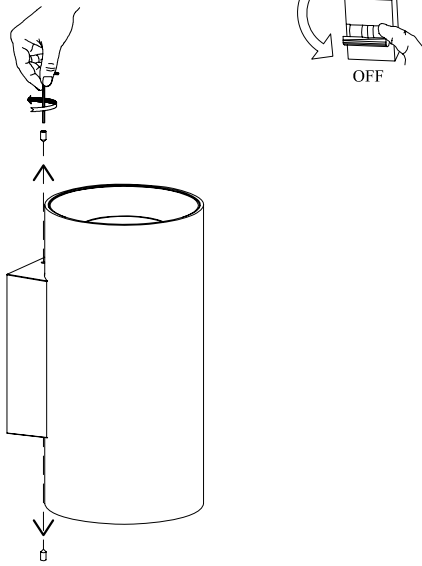

COSMOS Wall fixture

Description

Wall light for outdoor use.

For uplighting and downlighting. Includes 2 reflectors. Suitable for installation in marine environments. Structure material: Aluminium. Structure finish: Grey. Diffuser material: Glass. Diffuser finish: Transparent. Warranty: 5 Years.

Finish
Grey
Transparent

Material
Aluminium
Glass

IP55 IK06 15° 8

TECHNICAL CHARACTERISTICS

Light source

Light source: LED CREE
Output (W): 10.5W
Total power consumption (W): 11.8
Color temperature: Warm White - 3000K
CRI: 80
Photobiological risk: RG1
Real Lumen: 912
Qty Leds: 2
Lm/Real W: 77
Life Time: 60.000h L80B20
Bin / Grup: 30H
MacAdam steps: 2
UGR: 6.6

GEAR

Brand: EAGLERISE
Gear included: Yes, electronic
Voltage / Frequency: 100-240 VAC
Power Factor: 0.90

Luminaire

Seaside: Yes
Warranty: 5 Years

Logistics

Energy Efficiency: LED A++
EAN Code: 8435381461942
Net Weight (Kg): 1.125
Weight in Kg (packaged): 1.314
Packing: 235 x 120 x 100
Masterbox: 8

The photograph may not match the reference exactly. Please read the product description to identify the finish.

PLANTILLA DE INSTALACIÓN
INSTALLATION TEMPLATE

①

②

Option

③

④

⑤