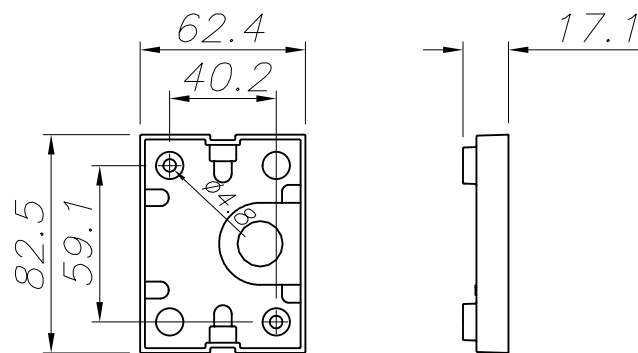

PLANTILLA DE INSTALACIÓN
INSTALLATION TEMPLATE