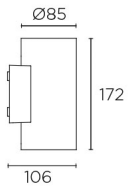

COSMOS Wall fixture

Description

Wall light for outdoor use.

For uplighting and downlighting. Includes 2 reflectors. Suitable for installation in marine environments. Structure material: Aluminium. Structure finish: Grey. Diffuser material: Glass. Diffuser finish: Transparent. Warranty: 5 Years.

Finish
Grey
Transparent

Material
Aluminium
Glass

IP55 IK06 15° 8

TECHNICAL CHARACTERISTICS

Light source

Light source: LED CREE
Output (W): 10.5W
Total power consumption (W): 11.8
Color temperature: Warm White - 3000K
CRI: 80
Photobiological risk: RG1
Real Lumen: 912
Qty Leds: 2
Lm/Real W: 77
Life Time: 60.000h L80B20
Bin / Grup: 30H
MacAdam steps: 2
UGR: 6.6

GEAR

Brand: EAGLERISE
Gear included: Yes, electronic
Voltage / Frequency: 100-240 VAC
Power Factor: 0.90

Luminaire

Seaside: Yes
Warranty: 5 Years

Logistics

Energy Efficiency: LED A++
EAN Code: 8435381461942
Net Weight (Kg): 1.125
Weight in Kg (packaged): 1.314
Packing: 235 x 120 x 100
Masterbox: 8