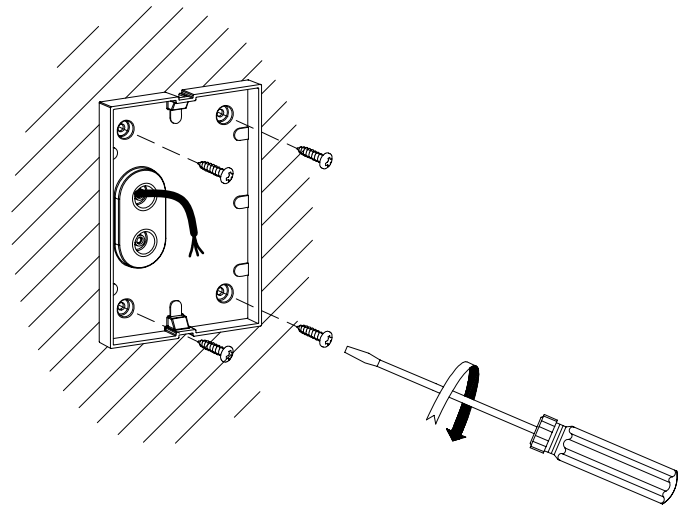

COSMOS Wall fixture

Description

Wall light for outdoor use.

For uplighting and downlighting. Includes 2 reflectors. Suitable for installation in marine environments. Structure material: Aluminium. Structure finish: Grey. Diffuser material: Glass. Diffuser finish: Transparent. Warranty: 5 Years.

GEAR

Brand: EAGLERISE
Gear included: Yes, electronic
Voltage / Frequency: 100-240 VAC
Power Factor: 0.90

Luminaire

Seaside: Yes
Warranty: 5 Years

Logistics

Energy Efficiency: LED A++
EAN Code: 8435381461942
Net Weight (Kg): 1.125
Weight in Kg (packaged): 1.314
Packing: 235 x 120 x 100
Masterbox: 8

The photograph may not match the reference exactly. Please read the product description to identify the finish.

PLANTILLA DE INSTALACIÓN
INSTALLATION TEMPLATE

①

②

Option

③

④

⑤