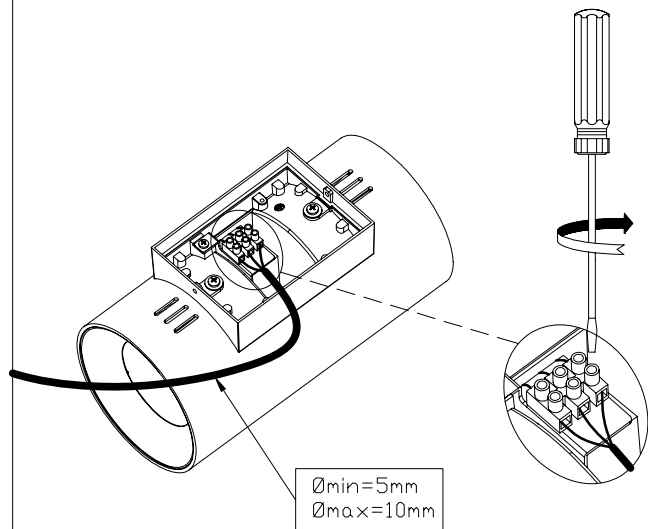

COSMOS Wall fixture

Description

Wall light for outdoor use.

For uplighting and downlighting. Includes 2 reflectors. Suitable for installation in marine environments. Structure material: Aluminium. Structure finish: Grey. Diffuser material: Glass. Diffuser finish: Transparent. Warranty: 5 Years.

GEAR

Brand: EAGLERISE
Gear included: Yes, electronic
Voltage / Frequency: 100-240 VAC
Power Factor: 0.90

Luminaire

Seaside: Yes
Warranty: 5 Years

Logistics

Energy Efficiency: LED A++
EAN Code: 8435381461942
Net Weight (Kg): 1.125
Weight in Kg (packaged): 1.314
Packing: 235 x 120 x 100
Masterbox: 8

The photograph may not match the reference exactly. Please read the product description to identify the finish.

PLANTILLA DE INSTALACIÓN
INSTALLATION TEMPLATE

①

②

Option

③

④

⑤