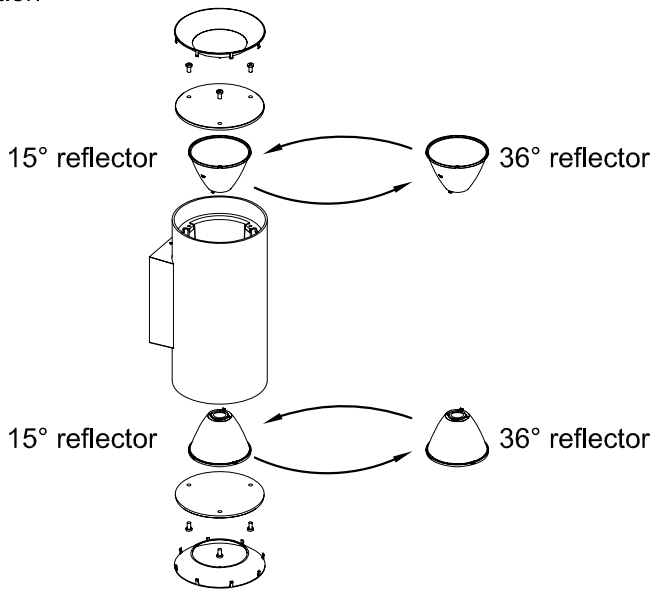

COSMOS Wall fixture

Description

Wall light for outdoor use.

For uplighting and downlighting. Includes 2 reflectors. Suitable for installation in marine environments. Structure material: Aluminium. Structure finish: Grey. Diffuser material: Glass. Diffuser finish: Transparent. Warranty: 5 Years.

Finish
Grey
Transparent

Material
Aluminium
Glass

IP55 IK06 15° 8

TECHNICAL CHARACTERISTICS

Light source

Light source: LED CREE
Output (W): 10.5W
Total power consumption (W): 11.8
Color temperature: Warm White - 3000K
CRI: 80
Photobiological risk: RG1
Real Lumen: 912
Qty Leds: 2
Lm/Real W: 77
Life Time: 60.000h L80B20
Bin / Grup: 30H
MacAdam steps: 2
UGR: 6.6

GEAR

Brand: EAGLERISE
Gear included: Yes, electronic
Voltage / Frequency: 100-240 VAC
Power Factor: 0.90

Luminaire

Seaside: Yes
Warranty: 5 Years

Logistics

Energy Efficiency: LED A++
EAN Code: 8435381461942
Net Weight (Kg): 1.125
Weight in Kg (packaged): 1.314
Packing: 235 x 120 x 100
Masterbox: 8

The photograph may not match the reference exactly. Please read the product description to identify the finish.

PLANTILLA DE INSTALACIÓN
INSTALLATION TEMPLATE

①

②

Option

③

④

⑤