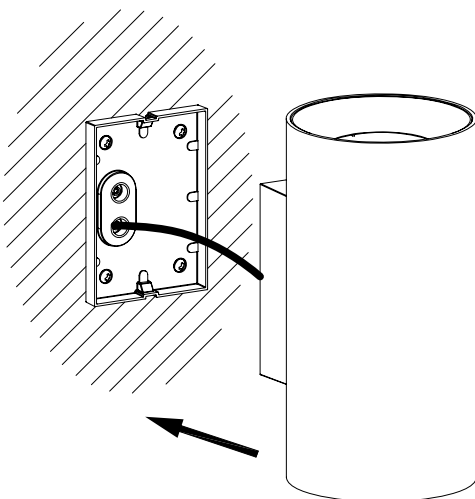

COSMOS Wall fixture

Description

Wall light for outdoor use.

For uplighting and downlighting. Includes 2 reflectors. Suitable for installation in marine environments. Structure material: Aluminium. Structure finish: Grey. Diffuser material: Glass. Diffuser finish: Transparent. Warranty: 5 Years.

The photograph may not match the reference exactly. Please read the product description to identify the finish.

PLANTILLA DE INSTALACIÓN
INSTALLATION TEMPLATE

①

②

Option

③

④

⑤