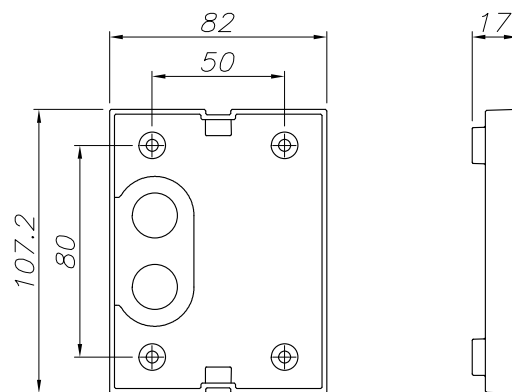

##### Logistics

Energy Efficiency: LED A++

EAN Code: 8435381461973

Net Weight (Kg): 1.640

Weight in Kg (packaged): 1.922

Packing: 250 x 120 x 140

Masterbox: 6

The photograph may not match the reference exactly. Please read the product description to identify the finish.