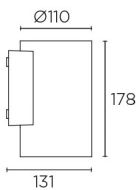

IP55 IK06 15° 6

TECHNICAL CHARACTERISTICS

Light source

Light source: LED CREE

Output (W): 23W

Total power consumption (W): 26.1

Color temperature: Warm White - 3000K

CRI: 80

Photobiological risk: RG1

Real Lumen: 1823

Qty Leds: 1

Lm/Real W: 70

Life Time: 60.000h L80B20

Bin / Grup: 30H

MacAdam steps: 2

UGR: 11.7

GEAR

Brand: EAGLERISE

Gear included: Yes, electronic

Voltage / Frequency: 100-240 VAC

Power Factor: 0.90

Luminaire

Seaside: Yes

Warranty: 5 Years

Logistics

Energy Efficiency: LED A++

EAN Code: 8435381461973

Net Weight (Kg): 1.640

Weight in Kg (packaged): 1.922

Packing: 250 x 120 x 140

Masterbox: 6

The photograph may not match the reference exactly. Please read the product description to identify the finish.