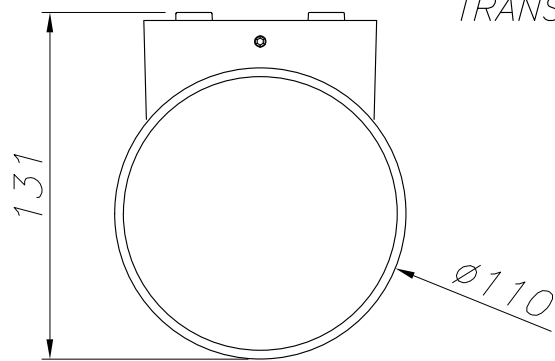

##### Logistics

Energy Efficiency: LED A++

EAN Code: 8435381461973

Net Weight (Kg): 1.640

Weight in Kg (packaged): 1.922

Packing: 250 x 120 x 140

Masterbox: 6

The photograph may not match the reference exactly. Please read the product description to identify the finish.