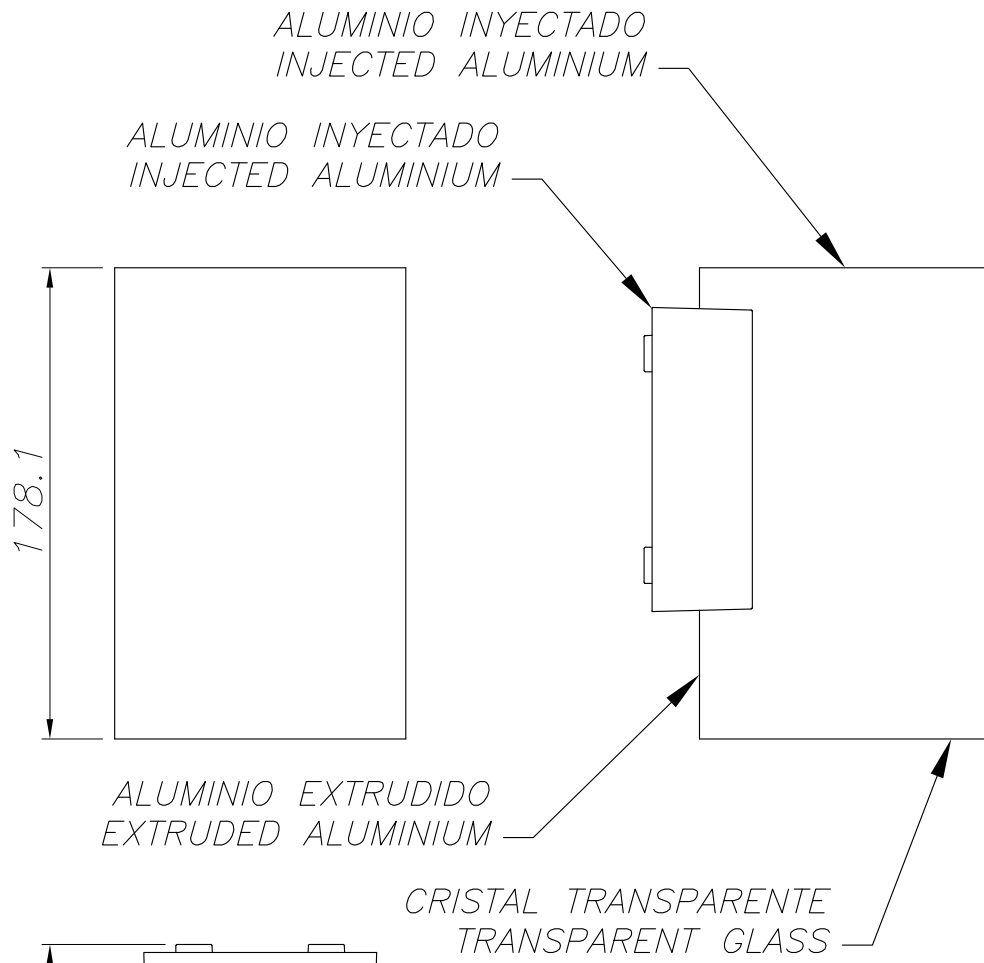

##### Logistics

Energy Efficiency: LED A++

EAN Code: 8435381461973

Net Weight (Kg): 1.640

Weight in Kg (packaged): 1.922

Packing: 250 x 120 x 140

Masterbox: 6

The photograph may not match the reference exactly. Please read the product description to identify the finish.

PLANTILLA DE INSTALACIÓN  
INSTALLATION TEMPLATE

①

②

Option

③

④

⑤