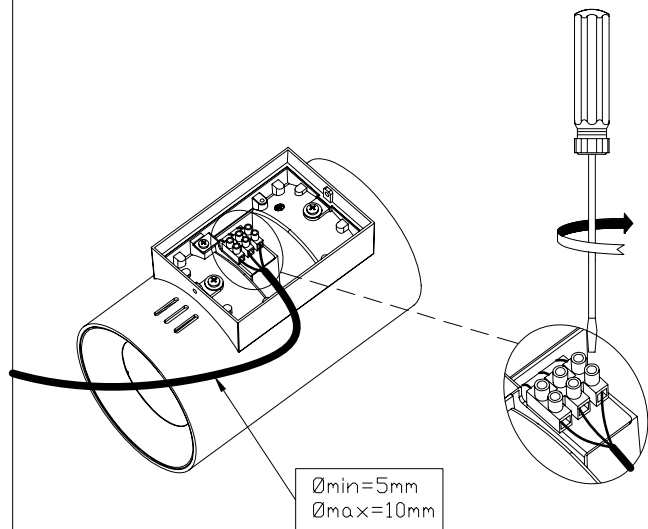

COSMOS Wall fixture

Description

Wall light for outdoor use.

For downlighting. Includes 2 reflectors. Suitable for installation in marine environments. Structure material: Aluminium. Structure finish: Urban grey. Diffuser material: Glass. Diffuser finish: Transparent. Warranty: 5 Years.

GEAR

Brand: EAGLERISE
Gear included: Yes, electronic
Voltage / Frequency:
100-240VAC/50-60Hz
Power Factor: 0.90

Luminaire

Seaside: Yes
Warranty: 5 Years

Logistics

Energy Efficiency: LED A++
EAN Code: 8435381461973
Net Weight (Kg): 1.640
Weight in Kg (packaged): 1.922
Packing: 250 x 120 x 140
Masterbox: 6

The photograph may not match the reference exactly. Please read the product description to identify the finish.

PLANTILLA DE INSTALACIÓN
INSTALLATION TEMPLATE

①

②

Option

③

④

⑤