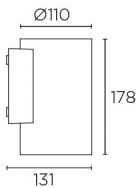

COSMOS Wall fixture

Description

Wall light for outdoor use.

For downlighting. Includes 2 reflectors. Suitable for installation in marine environments. Structure material: Aluminium. Structure finish: Urban grey. Diffuser material: Glass. Diffuser finish: Transparent. Warranty: 5 Years.

Finish
Urban grey
Transparent

Material
Aluminium
Glass

IP55 IK06 15° 6

TECHNICAL CHARACTERISTICS

Light source

Light source: LED CREE
Output (W): 23W
Total power consumption (W): 26.1 W
Color temperature: Warm White - 3000K
CRI: 80
Real Lumen: 1823
Qty Leds: 1
Lm/Real W: 70
Life Time: 60.000h L80B20
Bin / Grup: 30H
MacAdam steps: 2
UGR: 11.7
Photobiological risk: RG1

GEAR

Brand: EAGLERISE
Gear included: Yes, electronic
Voltage / Frequency:
100-240VAC/50-60Hz
Power Factor: 0.90

Luminaire

Seaside: Yes
Warranty: 5 Years

Logistics

Energy Efficiency: LED A++
EAN Code: 8435381461973
Net Weight (Kg): 1.640
Weight in Kg (packaged): 1.922
Packing: 250 x 120 x 140
Masterbox: 6