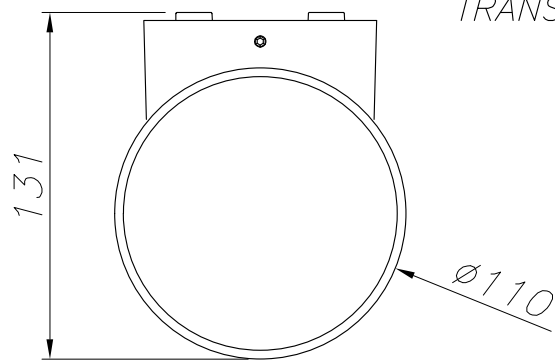

PLANTILLA DE INSTALACIÓN
INSTALLATION TEMPLATE