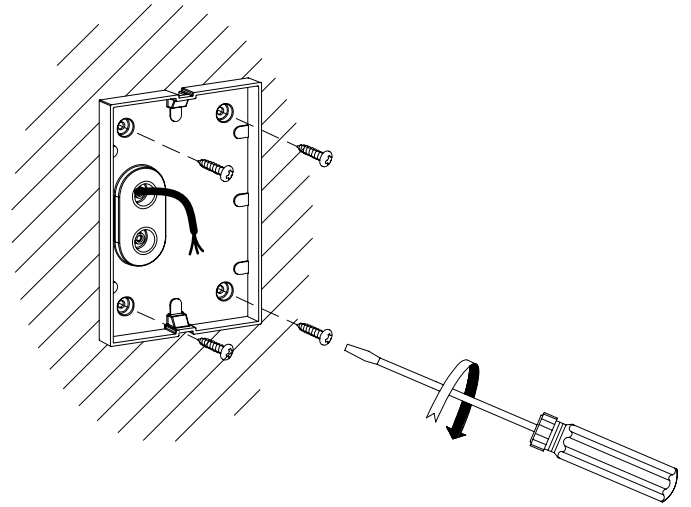

COSMOS Wall fixture

Description

Wall light for outdoor use.

For downlighting. Includes 2 reflectors. Suitable for installation in marine environments. Structure material: Aluminium. Structure finish: Urban grey. Diffuser material: Glass. Diffuser finish: Transparent. Warranty: 5 Years.

GEAR

Brand: EAGLERISE
Gear included: Yes, electronic
Voltage / Frequency:
100-240VAC/50-60Hz
Power Factor: 0.90

Luminaire

Seaside: Yes
Warranty: 5 Years

Logistics

Energy Efficiency: LED A++
EAN Code: 8435381461973
Net Weight (Kg): 1.640
Weight in Kg (packaged): 1.922
Packing: 250 x 120 x 140
Masterbox: 6

The photograph may not match the reference exactly. Please read the product description to identify the finish.

PLANTILLA DE INSTALACIÓN
INSTALLATION TEMPLATE

①

②

Option

③

④

⑤