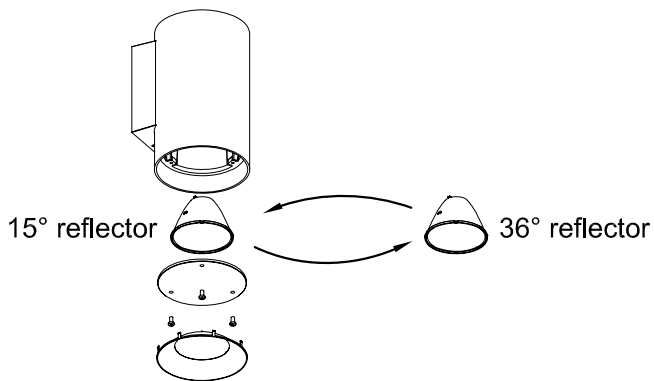

COSMOS Wall fixture

Description

Wall light for outdoor use.

For downlighting. Includes 2 reflectors. Suitable for installation in marine environments. Structure material: Aluminium. Structure finish: Urban grey. Diffuser material: Glass. Diffuser finish: Transparent. Warranty: 5 Years.

Finish
Urban grey
Transparent

Material
Aluminium
Glass

IP55 IK06 15° 6

TECHNICAL CHARACTERISTICS

Light source

Light source: LED CREE
Output (W): 23W
Total power consumption (W): 26.1 W
Color temperature: Warm White - 3000K
CRI: 80
Real Lumen: 1823
Qty Leds: 1
Lm/Real W: 70
Life Time: 60.000h L80B20
Bin / Grup: 30H
MacAdam steps: 2
UGR: 11.7
Photobiological risk: RG1

GEAR

Brand: EAGLERISE
Gear included: Yes, electronic
Voltage / Frequency:
100-240VAC/50-60Hz
Power Factor: 0.90

Luminaire

Seaside: Yes
Warranty: 5 Years

Logistics

Energy Efficiency: LED A++
EAN Code: 8435381461973
Net Weight (Kg): 1.640
Weight in Kg (packaged): 1.922
Packing: 250 x 120 x 140
Masterbox: 6

The photograph may not match the reference exactly. Please read the product description to identify the finish.

PLANTILLA DE INSTALACIÓN
INSTALLATION TEMPLATE

①

②

Option

③

④

⑤