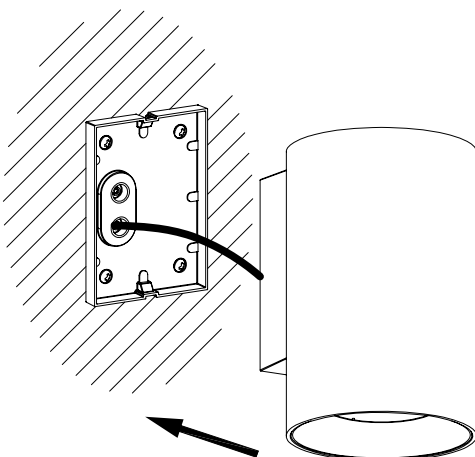

COSMOS Wall fixture

Description

Wall light for outdoor use.

For downlighting. Includes 2 reflectors. Suitable for installation in marine environments. Structure material: Aluminium. Structure finish: Urban grey. Diffuser material: Glass. Diffuser finish: Transparent. Warranty: 5 Years.

GEAR

Brand: EAGLERISE
Gear included: Yes, electronic
Voltage / Frequency:
100-240VAC/50-60Hz
Power Factor: 0.90

Luminaire

Seaside: Yes
Warranty: 5 Years

Logistics

Energy Efficiency: LED A++
EAN Code: 8435381461973
Net Weight (Kg): 1.640
Weight in Kg (packaged): 1.922
Packing: 250 x 120 x 140
Masterbox: 6

The photograph may not match the reference exactly. Please read the product description to identify the finish.

PLANTILLA DE INSTALACIÓN
INSTALLATION TEMPLATE

①

②

Option

③

④

⑤