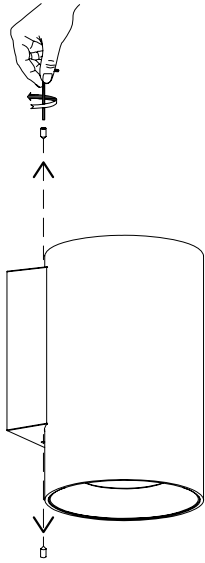

COSMOS Wall fixture

Description

Wall light for outdoor use.

For downlighting. Includes 2 reflectors. Suitable for installation in marine environments. Structure material: Aluminium. Structure finish: Urban grey. Diffuser material: Glass. Diffuser finish: Transparent. Warranty: 5 Years.

Finish
Urban grey
Transparent

Material
Aluminium
Glass

IP55 IK06 15° 6

TECHNICAL CHARACTERISTICS

Light source

Light source: LED CREE
Output (W): 23W
Total power consumption (W): 26.1 W
Color temperature: Warm White - 3000K
CRI: 80
Real Lumen: 1823
Qty Leds: 1
Lm/Real W: 70
Life Time: 60.000h L80B20
Bin / Grup: 30H
MacAdam steps: 2
UGR: 11.7
Photobiological risk: RG1

GEAR

Brand: EAGLERISE
Gear included: Yes, electronic
Voltage / Frequency:
100-240VAC/50-60Hz
Power Factor: 0.90

Luminaire

Seaside: Yes
Warranty: 5 Years

Logistics

Energy Efficiency: LED A++
EAN Code: 8435381461973
Net Weight (Kg): 1.640
Weight in Kg (packaged): 1.922
Packing: 250 x 120 x 140
Masterbox: 6

The photograph may not match the reference exactly. Please read the product description to identify the finish.

PLANTILLA DE INSTALACIÓN
INSTALLATION TEMPLATE

①

②

Option

③

④

⑤