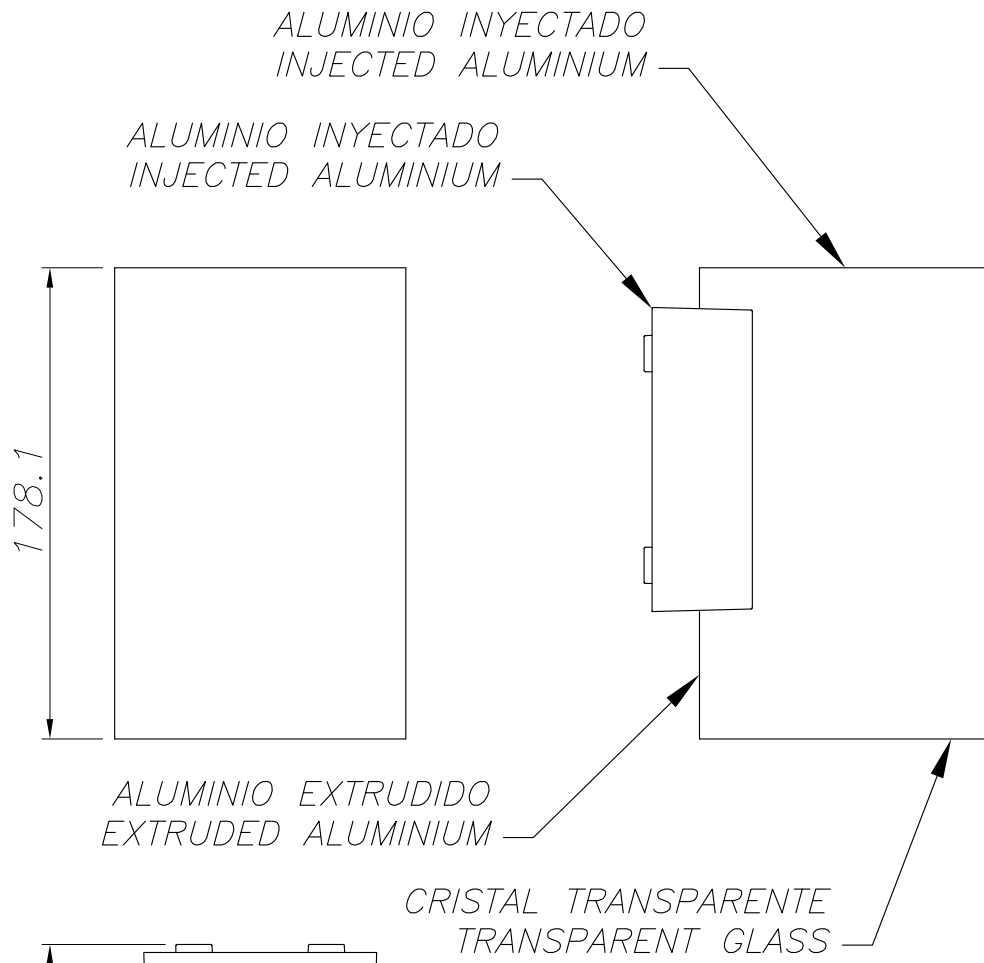

COSMOS Wall fixture

Description

Wall light for outdoor use.

For downlighting. Includes 2 reflectors. Suitable for installation in marine environments. Structure material: Aluminium. Structure finish: Urban grey. Diffuser material: Glass. Diffuser finish: Transparent. Warranty: 5 Years.

Finish
Urban grey
Transparent

Material
Aluminium
Glass

IP55 IK06 15° 6

TECHNICAL CHARACTERISTICS

Light source

Light source: LED CREE
Output (W): 23W
Total power consumption (W): 26.1 W
Color temperature: Warm White - 3000K
CRI: 80
Real Lumen: 1823
Qty Leds: 1
Lm/Real W: 70
Life Time: 60.000h L80B20
Bin / Grup: 30H
MacAdam steps: 2
UGR: 11.7
Photobiological risk: RG1

GEAR

Brand: EAGLERISE
Gear included: Yes, electronic
Voltage / Frequency:
100-240VAC/50-60Hz
Power Factor: 0.90

Luminaire

Seaside: Yes
Warranty: 5 Years

Logistics

Energy Efficiency: LED A++
EAN Code: 8435381461973
Net Weight (Kg): 1.640
Weight in Kg (packaged): 1.922
Packing: 250 x 120 x 140
Masterbox: 6

The photograph may not match the reference exactly. Please read the product description to identify the finish.

PLANTILLA DE INSTALACIÓN
INSTALLATION TEMPLATE

①

②

Option

③

④

⑤