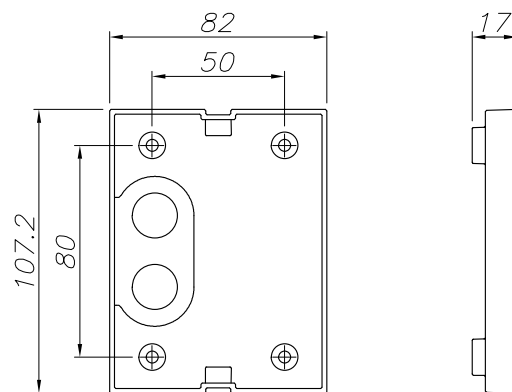

PLANTILLA DE INSTALACIÓN
INSTALLATION TEMPLATE