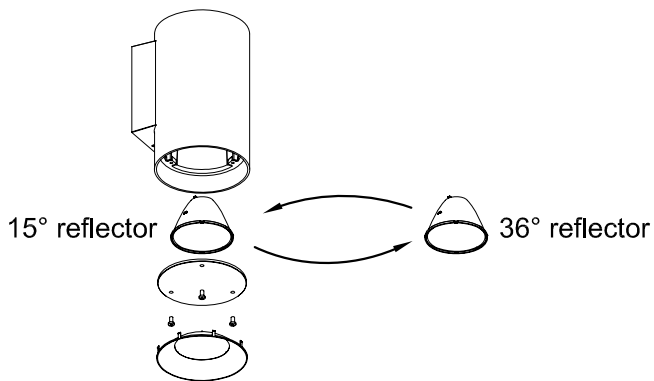

COSMOS Wall fixture

Description

Wall light for outdoor use.

For downlighting. Includes 2 reflectors. Suitable for installation in marine environments. Structure material: Aluminium. Structure finish: Urban grey. Diffuser material: Glass. Diffuser finish: Transparent. Warranty: 5 Years.

Finish
Urban grey
Transparent

Material
Aluminium
Glass

 IP55 IK07
  15°
  4

TECHNICAL CHARACTERISTICS

Light source

Light source: LED CREE
 Output (W): 33W
 Total power consumption (W): 38.6 W
 Color temperature: Warm White - 3000K
 CRI: 80
 Real Lumen: 2367
 Qty Leds: 1
 Lm/Real W: 61
 Life Time: 60.000h L80B20
 Bin / Grup: 30H
 MacAdam steps: 2
 UGR: 12.6
 Photobiological risk: RG1

GEAR

Brand: EAGLERISE
 Gear included: Yes, electronic
 Voltage / Frequency:
 100-240VAC/50-60Hz
 Power Factor: 0.90

Luminaire

Seaside: Yes
 Warranty: 5 Years

Logistics

Energy Efficiency: LED A++
 EAN Code: 8435381462017
 Net Weight (Kg): 2.600
 Weight in Kg (packaged): 3.100
 Packing: 325 x 155 x 185
 Masterbox: 4

The photograph may not match the reference exactly. Please read the product description to identify the finish.

PLANTILLA DE INSTALACIÓN
INSTALLATION TEMPLATE

①

②

Option

③

④

⑤