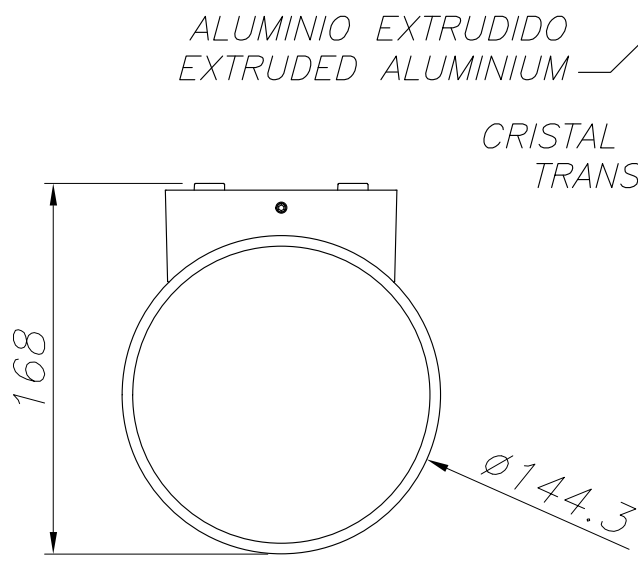

PLANTILLA DE INSTALACIÓN
INSTALLATION TEMPLATE