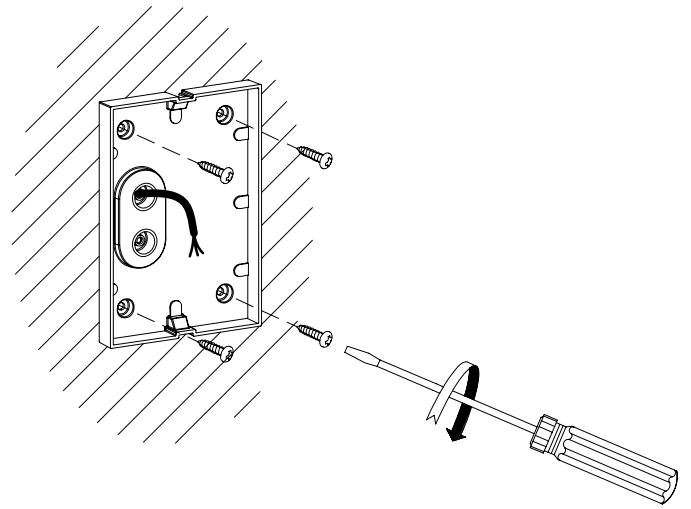

COSMOS Wall fixture

Description

Wall light for outdoor use.

For downlighting. Includes 2 reflectors. Suitable for installation in marine environments. Structure material: Aluminium. Structure finish: Urban grey. Diffuser material: Glass. Diffuser finish: Transparent. Warranty: 5 Years.

GEAR

Brand: EAGLERISE
 Gear included: Yes, electronic
 Voltage / Frequency:
 100-240VAC/50-60Hz
 Power Factor: 0.90

Luminaire

Seaside: Yes
 Warranty: 5 Years

Logistics

Energy Efficiency: LED A++
 EAN Code: 8435381462017
 Net Weight (Kg): 2.600
 Weight in Kg (packaged): 3.100
 Packing: 325 x 155 x 185
 Masterbox: 4

The photograph may not match the reference exactly. Please read the product description to identify the finish.

PLANTILLA DE INSTALACIÓN
INSTALLATION TEMPLATE

①

②

Option

③

④

⑤