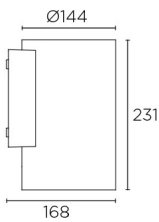

COSMOS Wall fixture

Description

Wall light for outdoor use.

For downlighting. Includes 2 reflectors. Suitable for installation in marine environments. Structure material: Aluminium. Structure finish: Urban grey. Diffuser material: Glass. Diffuser finish: Transparent. Warranty: 5 Years.

Finish
Urban grey
Transparent

Material
Aluminium
Glass

 IP55 IK07
  15°
  4

TECHNICAL CHARACTERISTICS

Light source

Light source: LED CREE
 Output (W): 33W
 Total power consumption (W): 38.6 W
 Color temperature: Warm White - 3000K
 CRI: 80
 Real Lumen: 2367
 Qty Leds: 1
 Lm/Real W: 61
 Life Time: 60.000h L80B20
 Bin / Grup: 30H
 MacAdam steps: 2
 UGR: 12.6
 Photobiological risk: RG1

GEAR

Brand: EAGLERISE
 Gear included: Yes, electronic
 Voltage / Frequency:
 100-240VAC/50-60Hz
 Power Factor: 0.90

Luminaire

Seaside: Yes
 Warranty: 5 Years

Logistics

Energy Efficiency: LED A++
 EAN Code: 8435381462017
 Net Weight (Kg): 2.600
 Weight in Kg (packaged): 3.100
 Packing: 325 x 155 x 185
 Masterbox: 4