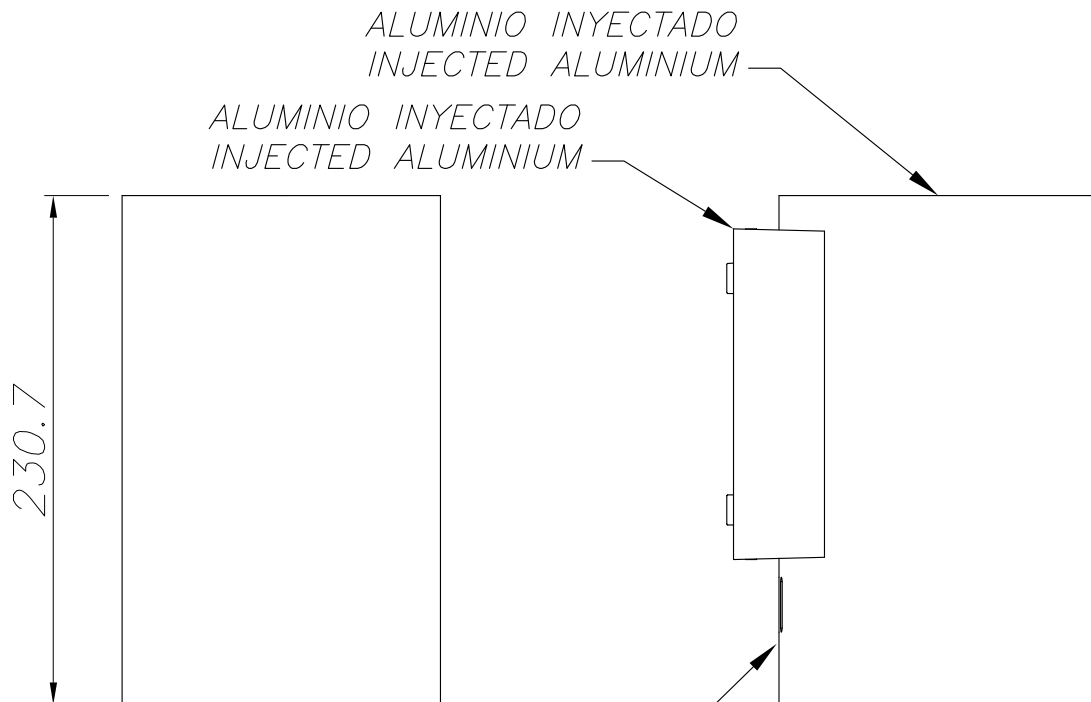

COSMOS Wall fixture

Description

Wall light for outdoor use.

For downlighting. Includes 2 reflectors. Suitable for installation in marine environments. Structure material: Aluminium. Structure finish: Urban grey. Diffuser material: Glass. Diffuser finish: Transparent. Warranty: 5 Years.

Finish
Urban grey
Transparent

Material
Aluminium
Glass

 IP55 IK07
  15°
  4

TECHNICAL CHARACTERISTICS

Light source

Light source: LED CREE
 Output (W): 33W
 Total power consumption (W): 38.6 W
 Color temperature: Warm White - 3000K
 CRI: 80
 Real Lumen: 2367
 Qty Leds: 1
 Lm/Real W: 61
 Life Time: 60.000h L80B20
 Bin / Grup: 30H
 MacAdam steps: 2
 UGR: 12.6
 Photobiological risk: RG1

GEAR

Brand: EAGLERISE
 Gear included: Yes, electronic
 Voltage / Frequency:
 100-240VAC/50-60Hz
 Power Factor: 0.90

Luminaire

Seaside: Yes
 Warranty: 5 Years

Logistics

Energy Efficiency: LED A++
 EAN Code: 8435381462017
 Net Weight (Kg): 2.600
 Weight in Kg (packaged): 3.100
 Packing: 325 x 155 x 185
 Masterbox: 4

The photograph may not match the reference exactly. Please read the product description to identify the finish.

PLANTILLA DE INSTALACIÓN
INSTALLATION TEMPLATE

①

②

Option

③

④

⑤