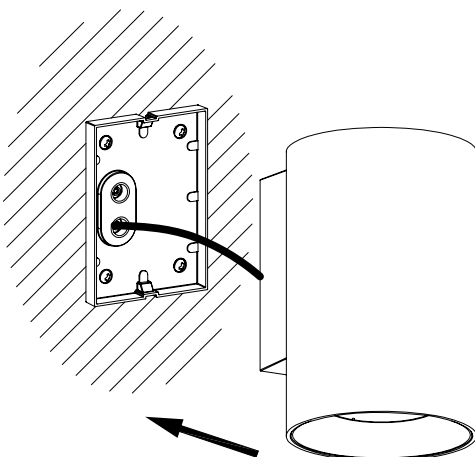

COSMOS Wall fixture

Description

Wall light for outdoor use.

For downlighting. Includes 2 reflectors. Suitable for installation in marine environments. Structure material: Aluminium. Structure finish: Urban grey. Diffuser material: Glass. Diffuser finish: Transparent. Warranty: 5 Years.

GEAR

Brand: EAGLERISE
 Gear included: Yes, electronic
 Voltage / Frequency:
 100-240VAC/50-60Hz
 Power Factor: 0.90

Luminaire

Seaside: Yes
 Warranty: 5 Years

Logistics

Energy Efficiency: LED A++
 EAN Code: 8435381462017
 Net Weight (Kg): 2.600
 Weight in Kg (packaged): 3.100
 Packing: 325 x 155 x 185
 Masterbox: 4

The photograph may not match the reference exactly. Please read the product description to identify the finish.

PLANTILLA DE INSTALACIÓN
INSTALLATION TEMPLATE

①

②

Option

③

④

⑤