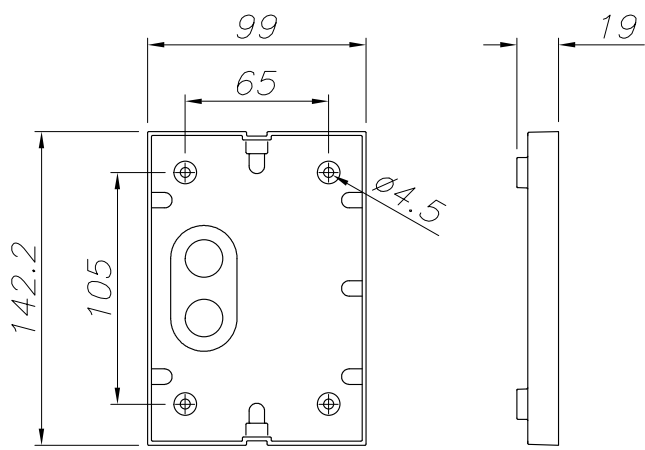

PLANTILLA DE INSTALACIÓN
INSTALLATION TEMPLATE