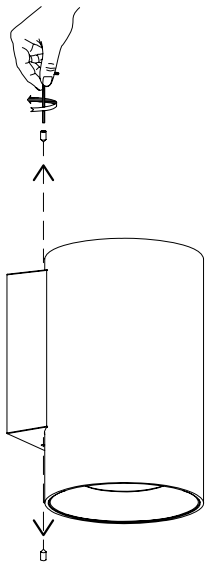

COSMOS Wall fixture

Description

Wall light for outdoor use.

For downlighting. Includes 2 reflectors. Suitable for installation in marine environments. Structure material: Aluminium. Structure finish: Urban grey. Diffuser material: Glass. Diffuser finish: Transparent. Warranty: 5 Years.

Finish
Urban grey
Transparent

Material
Aluminium
Glass

 IP55 IK07
  15°
  4

TECHNICAL CHARACTERISTICS

Light source

Light source: LED CREE
 Output (W): 33W
 Total power consumption (W): 38.6 W
 Color temperature: Warm White - 3000K
 CRI: 80
 Real Lumen: 2367
 Qty Leds: 1
 Lm/Real W: 61
 Life Time: 60.000h L80B20
 Bin / Grup: 30H
 MacAdam steps: 2
 UGR: 12.6
 Photobiological risk: RG1

GEAR

Brand: EAGLERISE
 Gear included: Yes, electronic
 Voltage / Frequency:
 100-240VAC/50-60Hz
 Power Factor: 0.90

Luminaire

Seaside: Yes
 Warranty: 5 Years

Logistics

Energy Efficiency: LED A++
 EAN Code: 8435381462017
 Net Weight (Kg): 2.600
 Weight in Kg (packaged): 3.100
 Packing: 325 x 155 x 185
 Masterbox: 4

The photograph may not match the reference exactly. Please read the product description to identify the finish.

PLANTILLA DE INSTALACIÓN
INSTALLATION TEMPLATE

①

②

Option

③

④

⑤