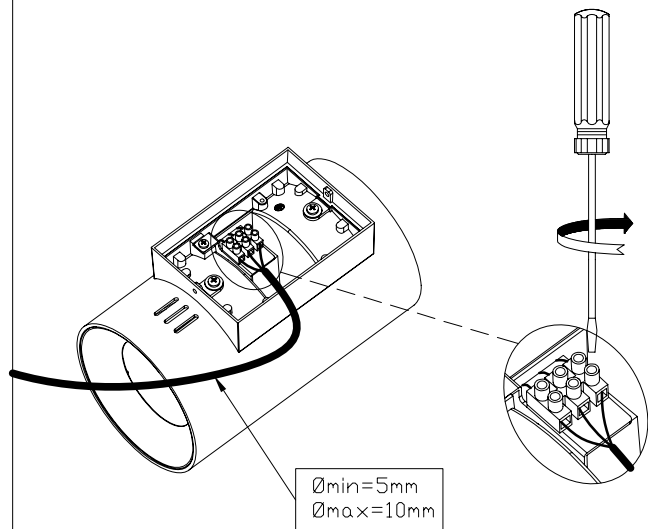

COSMOS Wall fixture

Description

Wall light for outdoor use.

For downlighting. Includes 2 reflectors. Suitable for installation in marine environments. Structure material: Aluminium. Structure finish: Urban grey. Diffuser material: Glass. Diffuser finish: Transparent. Warranty: 5 Years.

GEAR

Brand: EAGLERISE
 Gear included: Yes, electronic
 Voltage / Frequency:
 100-240VAC/50-60Hz
 Power Factor: 0.90

Luminaire

Seaside: Yes
 Warranty: 5 Years

Logistics

Energy Efficiency: LED A++
 EAN Code: 8435381462017
 Net Weight (Kg): 2.600
 Weight in Kg (packaged): 3.100
 Packing: 325 x 155 x 185
 Masterbox: 4

The photograph may not match the reference exactly. Please read the product description to identify the finish.

PLANTILLA DE INSTALACIÓN
INSTALLATION TEMPLATE

①

②

Option

③

④

⑤