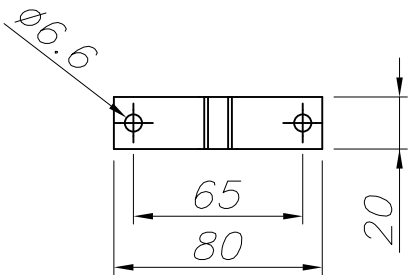

PLANTILLA DE INSTALACION
INSTALLATION TEMPLATE