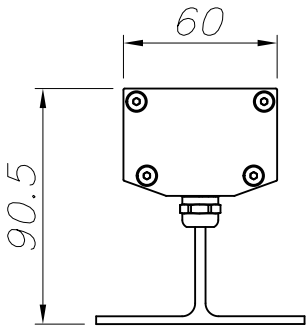

##### Logistics

Energy Efficiency: LED A++  
EAN Code: 8435381497699  
Net Weight (Kg): 1.200  
Weight in Kg (packaged): 1.647  
Packing: - x - x -  
Masterbox: 12

The photograph may not match the reference exactly. Please read the product description to identify the finish.