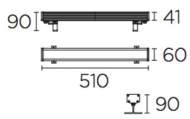

Material

Extruded aluminium
Glass

TECHNICAL CHARACTERISTICS

Light source

Light source: LED CREE
Output (W): 29.2W
Color temperature: Led RGB
CRI: 80
Real Lumen: 1197
Qty Leds: 18
Lm/Real W: 41
Life Time: 50.000h L90B10
Bin / Grup: RGB
MacAdam steps: 3
UGR: 12.5

GEAR

This item requires gear. It is not included.
Voltage / Frequency: 24 VDC

Luminaire

Double cable exit: Yes
Drainage: No
Seaside: Yes
Uv Protection: Yes
Warranty: 5 Years
Ta max: 50°C

Logistics

Energy Efficiency: LED A++
EAN Code: 8435381497699
Net Weight (Kg): 1.200
Weight in Kg (packaged): 1.647
Packing: - x - x -
Masterbox: 12

The photograph may not match the reference exactly. Please read the product description to identify the finish.