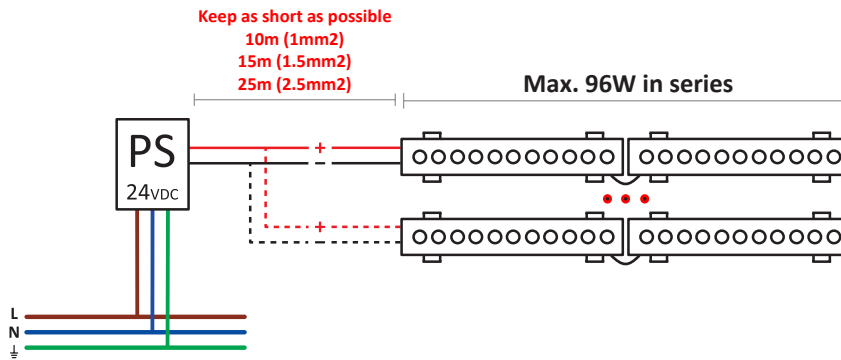

1. **PS**
   24VDC
2. Power Supply
   71-6339-00-00 - 35W
   71-6340-00-00 - 60W
   71-6342-00-00 - 75W
   71-6341-00-00 - 100W
   71-6343-00-00 - 150W
   71-6344-00-00 - 150W
   71-6345-00-00 - 240W
   71-6346-00-00 - 320W

1. **PS**
   DALI
2. Power Supply DALI
   71-7708-00-00 - 150W

1. **C**
   DALI
2. Controller DALI
   71-3473-00-00
   24V/120W

1. **C**
   DMX
2. Controller DMX
   71-3493-00-00
   RGB/24V/144W
   RGBW/24V/192W

1. **C**
   1-10V
2. Controller 1-10V
   71-0727-00-00
   24V/2x156W

1. Tactile screens
   71-7666 RGB DMX
   71-7664 RGB PWM
   71-7671 DALI 1 zone
   71-7665 DALI 4 zones

1. **C**
   WHITE
2. Remote control White
   71-7670 Remote control
   71-7668 Reciever unit
   24V/192W
   12V/96W

1. **C**
   RGB
2. Remote control RGB
   71-7667 Remote control
   71-7669 Reciever unit
   24V/360W
   12V/180W

WHITE

Not dimmable