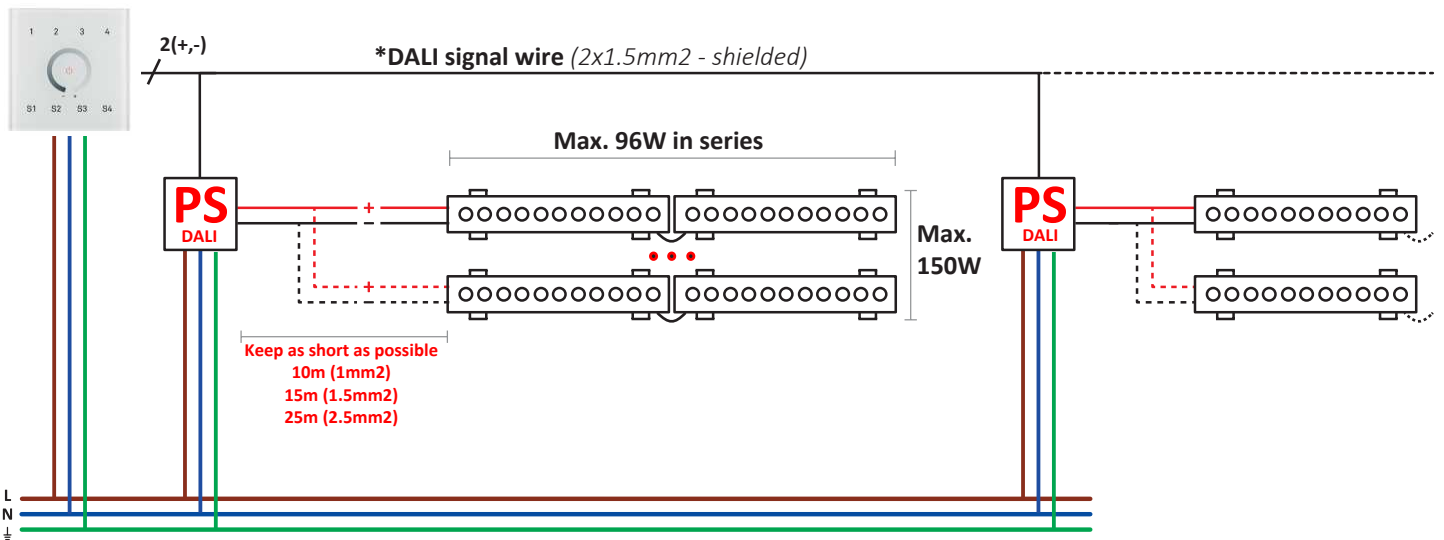

Tron Wall fixture

Description

Linear lighting

For uplighting.. Suitable for installation in marine environments. Includes 2 cable outlets to facilitate chain mounting. Adjustable light source. Structure material: Extruded aluminium. Structure finish: Anodized. Diffuser material: Glass. Diffuser finish: Transparent. UV protection. Warranty: 5 Years. Ta max: 50°C.

- Tactile screens**
- 71-7666 RGB DMX
 71-7664 RGB PWM
 71-7671 DALI 1 zone
 71-7665 DALI 4 zones

- C**
WHITE
- Remote control White
 71-7670 Remote control
 71-7668 Reciever unit
 24V/192W
 12V/96W

- C**
RGB
- Remote control RGB
 71-7667 Remote control
 71-7669 Reciever unit
 24V/360W
 12V/180W

WHITE

Not dimmable

Remote control

1-10V

DALI

RGB

Remote control

Wall tactile screen (PWM controller)

Wall tactile screen (DMX controller)