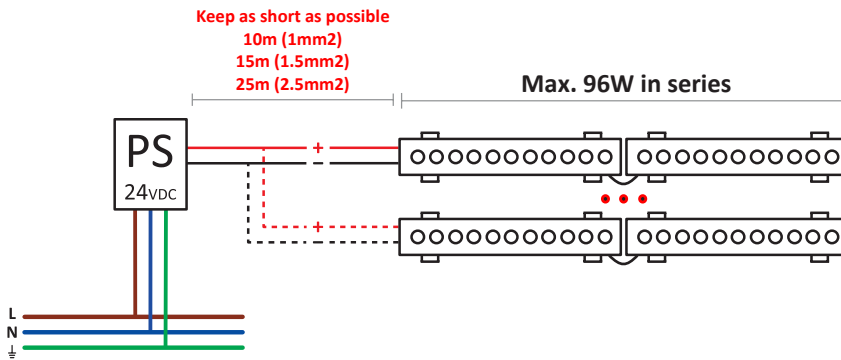

1. **PS**
   24VDC
2. Power Supply
   71-6339-00-00 - 35W
   71-6340-00-00 - 60W
   71-6342-00-00 - 75W
   71-6341-00-00 - 100W
   71-6343-00-00 - 150W
   71-6344-00-00 - 150W
   71-6345-00-00 - 240W
   71-6346-00-00 - 320W

1. **PS**
   DALI
2. Power Supply DALI
   71-7708-00-00 - 150W

1. **C**
   DALI
2. Controller DALI
   71-3473-00-00
   24V/120W

1. **C**
   DMX
2. Controller DMX
   71-3493-00-00
   RGB/24V/144W
   RGBW/24V/192W

1. **C**
   1-10V
2. Controller 1-10V
   71-0727-00-00
   24V/2x156W

1. **Tactile screens**
- 71-7666 RGB DMX
  71-7664 RGB PWM
  71-7671 DALI 1 zone
  71-7665 DALI 4 zones

1. **C**
   WHITE
2. Remote control White
   71-7670 Remote control
   71-7668 Reciever unit
   24V/192W
   12V/96W

1. **C**
   RGB
2. Remote control RGB
   71-7667 Remote control
   71-7669 Reciever unit
   24V/360W
   12V/180W

WHITE

Not dimmable