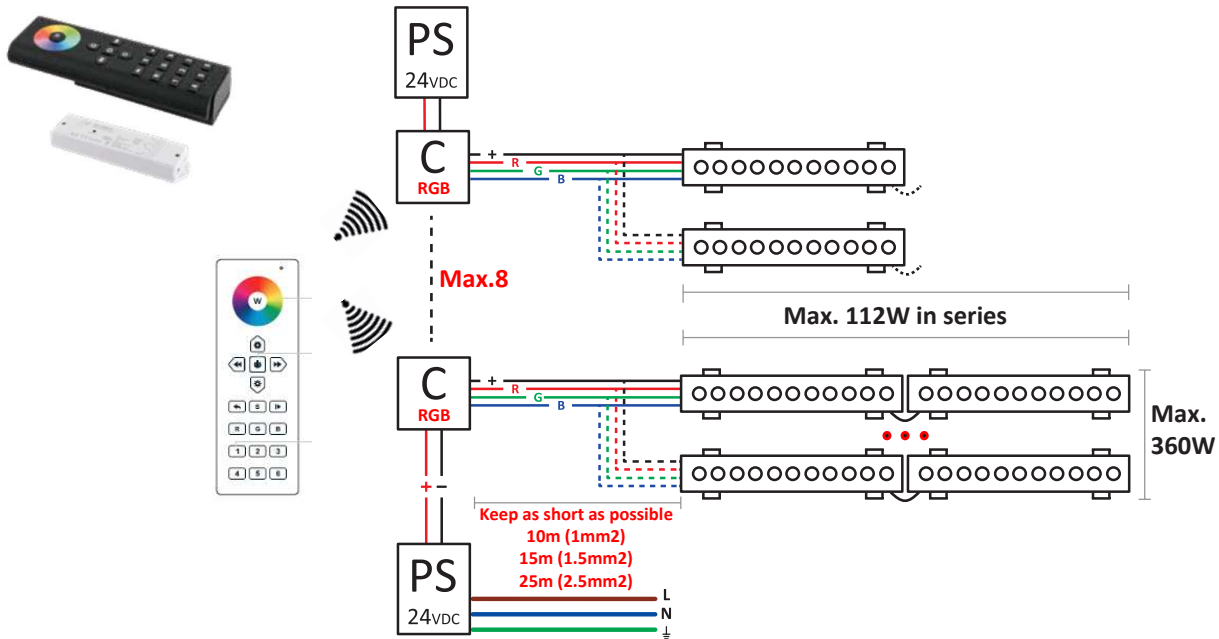

Tron Wall fixture

Description

Linear lighting

For uplighting.. Suitable for installation in marine environments. Includes 2 cable outlets to facilitate chain mounting. Adjustable light source. Structure material: Extruded aluminium. Structure finish: Anodized. Diffuser material: Glass. Diffuser finish: Transparent. UV protection. Warranty: 5 Years. Ta max: 50°C.

- Tactile screens**
- 71-7666 RGB DMX
 71-7664 RGB PWM
 71-7671 DALI 1 zone
 71-7665 DALI 4 zones

- C**
WHITE
- Remote control White
 71-7670 Remote control
 71-7668 Reciever unit
 24V/192W
 12V/96W

- C**
RGB
- Remote control RGB
 71-7667 Remote control
 71-7669 Reciever unit
 24V/360W
 12V/180W

WHITE

Not dimmable

Remote control

1-10V

DALI

RGB

Remote control

Wall tactile screen (PWM controller)

Wall tactile screen (DMX controller)