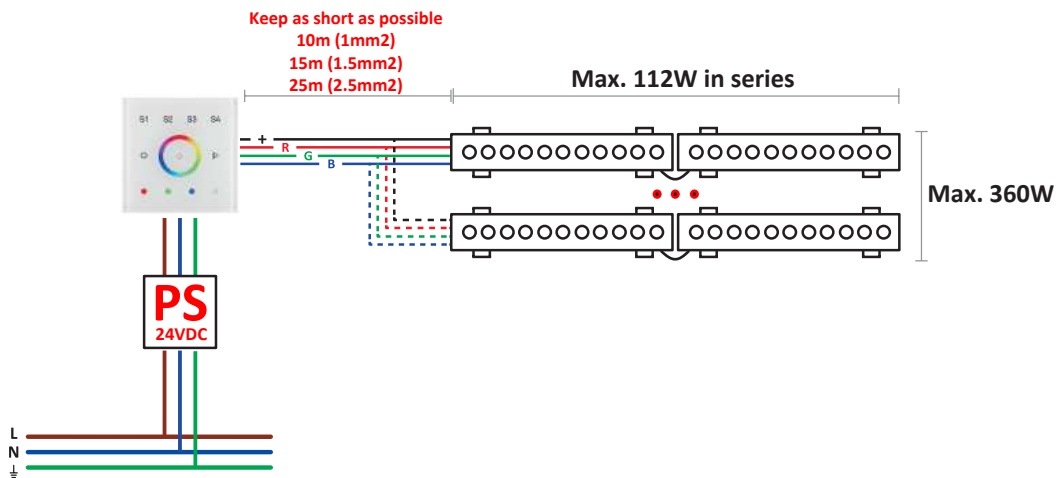

Tron Wall fixture

Description

Linear lighting

For uplighting.. Suitable for installation in marine environments. Includes 2 cable outlets to facilitate chain mounting. Adjustable light source. Structure material: Extruded aluminium. Structure finish: Anodized. Diffuser material: Glass. Diffuser finish: Transparent. UV protection. Warranty: 5 Years. Ta max: 50°C.

- Tactile screens**
- 71-7666 RGB DMX
 71-7664 RGB PWM
 71-7671 DALI 1 zone
 71-7665 DALI 4 zones

- C**
WHITE
- Remote control White
 71-7670 Remote control
 71-7668 Reciever unit
 24V/192W
 12V/96W

- C**
RGB
- Remote control RGB
 71-7667 Remote control
 71-7669 Reciever unit
 24V/360W
 12V/180W

WHITE

Not dimmable

Remote control

1-10V

DALI

RGB

Remote control

Wall tactile screen (PWM controller)

Wall tactile screen (DMX controller)