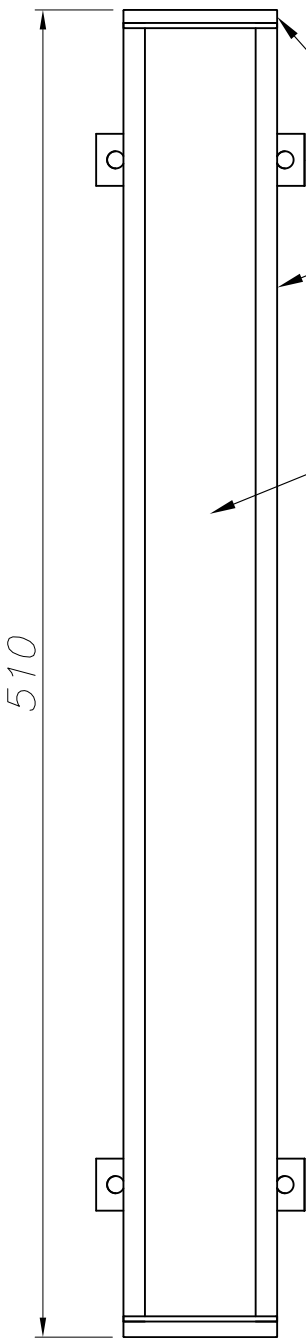

Tron Wall fixture

Description

Linear lighting

For uplighting.. Suitable for installation in marine environments. Includes 2 cable outlets to facilitate chain mounting. Adjustable light source. Structure material: Extruded aluminium. Structure finish: Anodized. Diffuser material: Glass. Diffuser finish: Transparent. UV protection. Warranty: 5 Years. Ta max: 50°C.

Finish

Anodized
Transparent

Material

Extruded aluminium
Glass

TECHNICAL CHARACTERISTICS

Light source

Light source: LED CREE
Output (W): 24W
Color temperature: Warm White - 3000K
CRI: 80
Real Lumen: 2459
Qty Leds: 14
Lm/Real W: 102
Life Time: 40.000h L90B10
Bin / Grup: 7C1 o 7B4
MacAdam steps: 2
UGR: 15.7
Photobiological risk: RG1

GEAR

This item requires gear. It is not included.

Luminaire

Double cable exit: Yes
Drainage: No
Seaside: Yes
Uv Protection: Yes
Warranty: 5 Years
Ta max: 50°C

Logistics

Energy Efficiency: LED A++
EAN Code: 8435381497705
Net Weight (Kg): 1.150
Weight in Kg (packaged): 1.593
Packing: - x - x -
Masterbox: 12

The photograph may not match the reference exactly. Please read the product description to identify the finish.

ALUMINIO ANODIZADO
ANODIZED ALUMINIUM

CRISTAL TRANSPARENTE
TRANSPARENT GLASS

PLANTILLA DE INSTALACION
INSTALLATION TEMPLATE