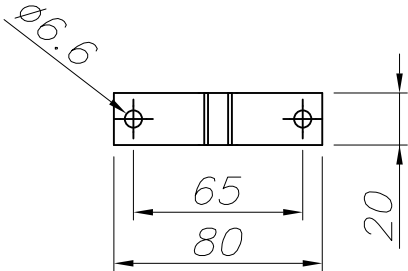

PLANTILLA DE INSTALACION
INSTALLATION TEMPLATE