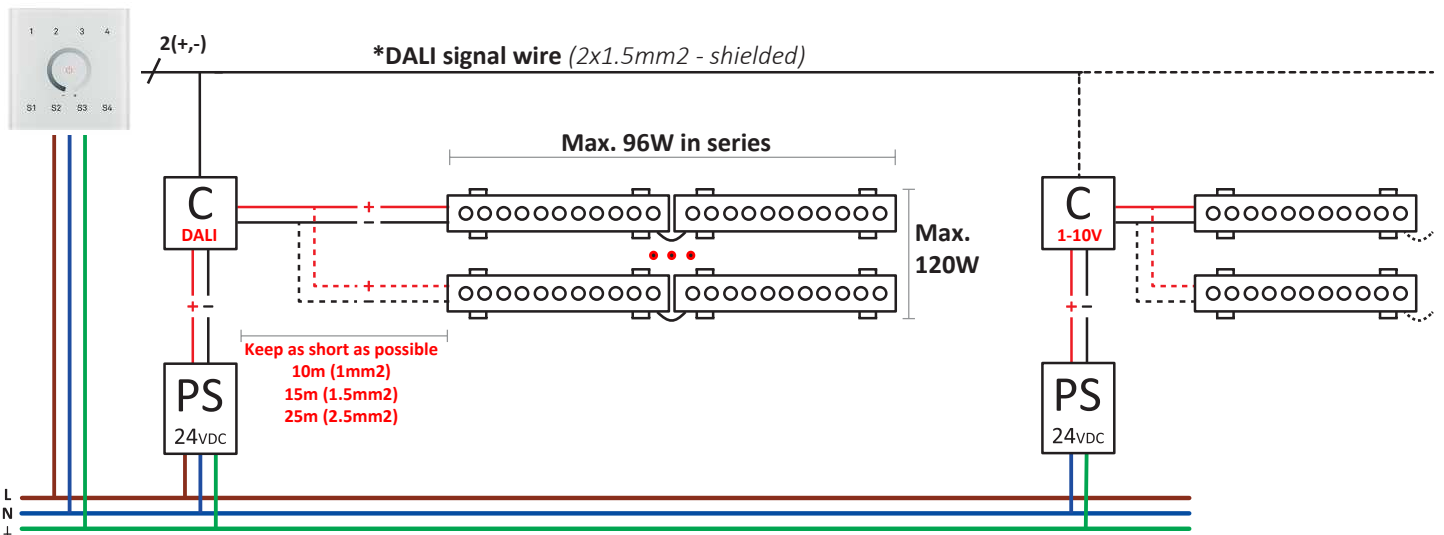

Tron Wall fixture

Description

Linear lighting

For uplighting.. Suitable for installation in marine environments. Includes 2 cable outlets to facilitate chain mounting. Adjustable light source. Structure material: Extruded aluminium. Structure finish: Anodized. Diffuser material: Glass. Diffuser finish: Transparent. UV protection. Warranty: 5 Years. Ta max: 50°C.

- Tactile screens**
- 71-7666 RGB DMX
 71-7664 RGB PWM
 71-7671 DALI 1 zone
 71-7665 DALI 4 zones

- C**
WHITE
- Remote control White
 71-7670 Remote control
 71-7668 Reciever unit
 24V/192W
 12V/96W

- C**
RGB
- Remote control RGB
 71-7667 Remote control
 71-7669 Reciever unit
 24V/360W
 12V/180W

WHITE

Not dimmable

Remote control

1-10V

DALI

RGB

Remote control

Wall tactile screen (PWM controller)

Wall tactile screen (DMX controller)