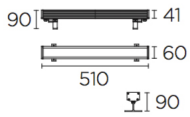

Finish

Anodized
Transparent

Material

Extruded aluminium
Glass

TECHNICAL CHARACTERISTICS

Light source

Light source: LED CREE
Output (W): 24W
Color temperature: Warm White - 3000K
CRI: 80
Real Lumen: 2459
Qty Leds: 14
Lm/Real W: 102
Life Time: 40.000h L90B10
Bin / Grup: 7C1 o 7B4
MacAdam steps: 2
UGR: 15.7
Photobiological risk: RG1

GEAR

This item requires gear. It is not included.

Luminaire

Double cable exit: Yes
Drainage: No
Seaside: Yes
Uv Protection: Yes
Warranty: 5 Years
Ta max: 50°C

Logistics

Energy Efficiency: LED A++
EAN Code: 8435381497705
Net Weight (Kg): 1.150
Weight in Kg (packaged): 1.593
Packing: - x - x -
Masterbox: 12