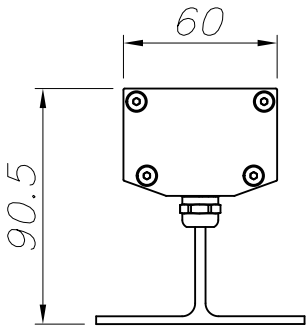

ALUMINIO ANODIZADO
ANODIZED ALUMINIUM

CRISTAL TRANSPARENTE
TRANSPARENT GLASS