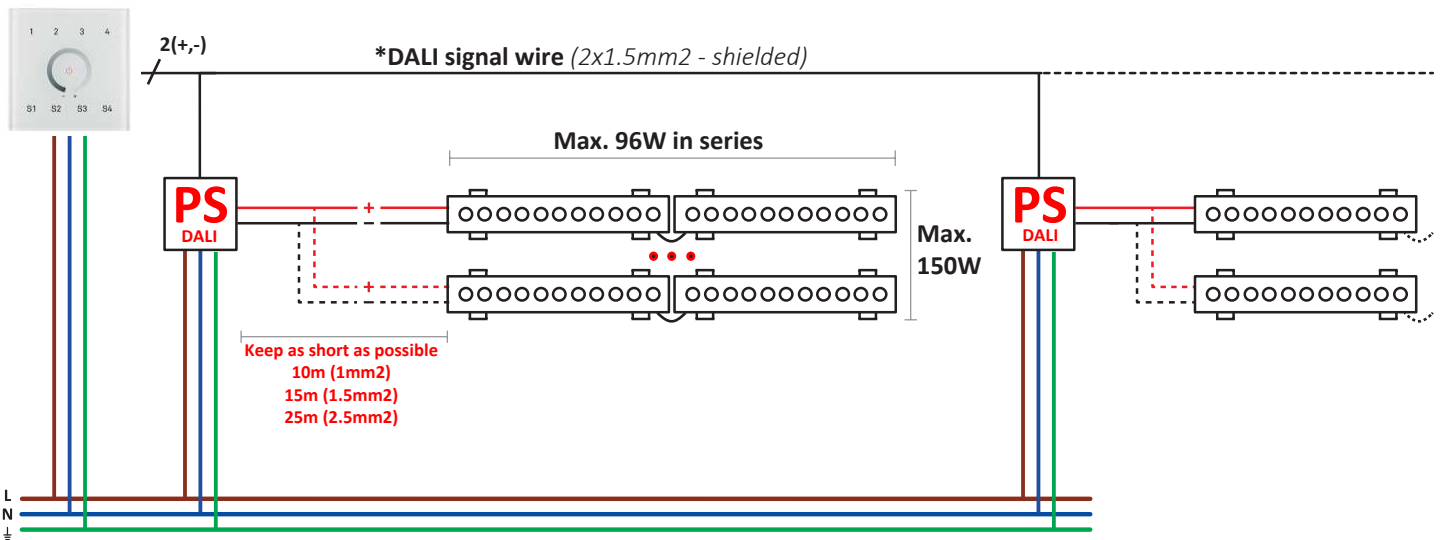

Tron Wall fixture

Description

Linear lighting

For uplighting.. Suitable for installation in marine environments. Includes 2 cable outlets to facilitate chain mounting. Adjustable light source. Structure material: Extruded aluminium. Structure finish: Anodized. Diffuser material: Glass. Diffuser finish: Transparent. UV protection. Warranty: 5 Years. Ta max: 50°C.

-  Tactile screens
 71-7666 RGB DMX
 71-7664 RGB PWM
 71-7671 DALI 1 zone
 71-7665 DALI 4 zones

-  **C**
WHITE
- Remote control White
 71-7670 Remote control
 71-7668 Reciever unit
 24V/192W
 12V/96W

-  **C**
RGB
- Remote control RGB
 71-7667 Remote control
 71-7669 Reciever unit
 24V/360W
 12V/180W

WHITE

Not dimmable

Remote control

1-10V

DALI

RGB

Remote control

Wall tactile screen (PWM controller)

Wall tactile screen (DMX controller)