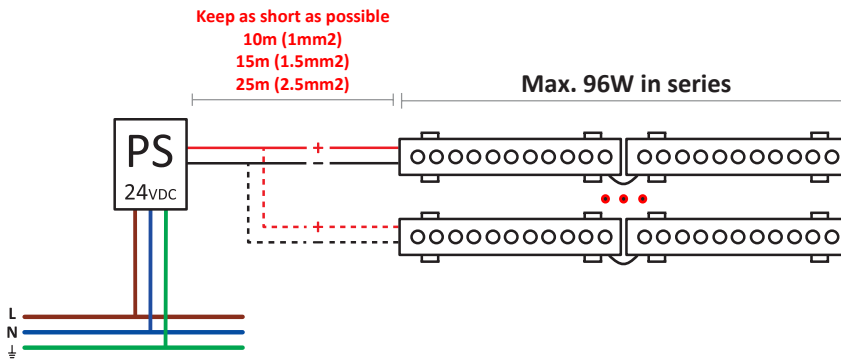

1. **PS**
   24VDC
2. Power Supply
   71-6339-00-00 - 35W
   71-6340-00-00 - 60W
   71-6342-00-00 - 75W
   71-6341-00-00 - 100W
   71-6343-00-00 - 150W
   71-6344-00-00 - 150W
   71-6345-00-00 - 240W
   71-6346-00-00 - 320W

1. **PS**
   DALI
2. Power Supply DALI
   71-7708-00-00 - 150W

1. **C**
   DALI
2. Controller DALI
   71-3473-00-00
   24V/120W

1. **C**
   DMX
2. Controller DMX
   71-3493-00-00
   RGB/24V/144W
   RGBW/24V/192W

1. **C**
   1-10V
2. Controller 1-10V
   71-0727-00-00
   24V/2x156W

1. Tactile screens
   71-7666 RGB DMX
   71-7664 RGB PWM
   71-7671 DALI 1 zone
   71-7665 DALI 4 zones

1. **C**
   WHITE
2. Remote control White
   71-7670 Remote control
   71-7668 Reciever unit
   24V/192W
   12V/96W

1. **C**
   RGB
2. Remote control RGB
   71-7667 Remote control
   71-7669 Reciever unit
   24V/360W
   12V/180W

WHITE

Not dimmable