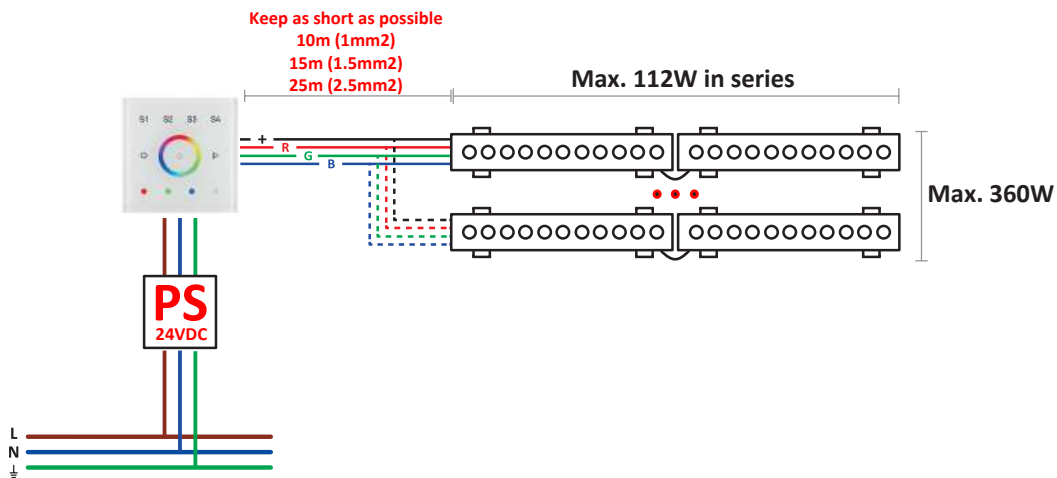

Tron Wall fixture

Description

Linear lighting

For uplighting.. Suitable for installation in marine environments. Includes 2 cable outlets to facilitate chain mounting. Adjustable light source. Structure material: Extruded aluminium. Structure finish: Anodized. Diffuser material: Glass. Diffuser finish: Transparent. UV protection. Warranty: 5 Years. Ta max: 50°C.

-  Tactile screens
 71-7666 RGB DMX
 71-7664 RGB PWM
 71-7671 DALI 1 zone
 71-7665 DALI 4 zones

-  **C**
WHITE
- Remote control White
 71-7670 Remote control
 71-7668 Reciever unit
 24V/192W
 12V/96W

-  **C**
RGB
- Remote control RGB
 71-7667 Remote control
 71-7669 Reciever unit
 24V/360W
 12V/180W

WHITE

Not dimmable

Remote control

1-10V

DALI

RGB

Remote control

Wall tactile screen (PWM controller)

Wall tactile screen (DMX controller)