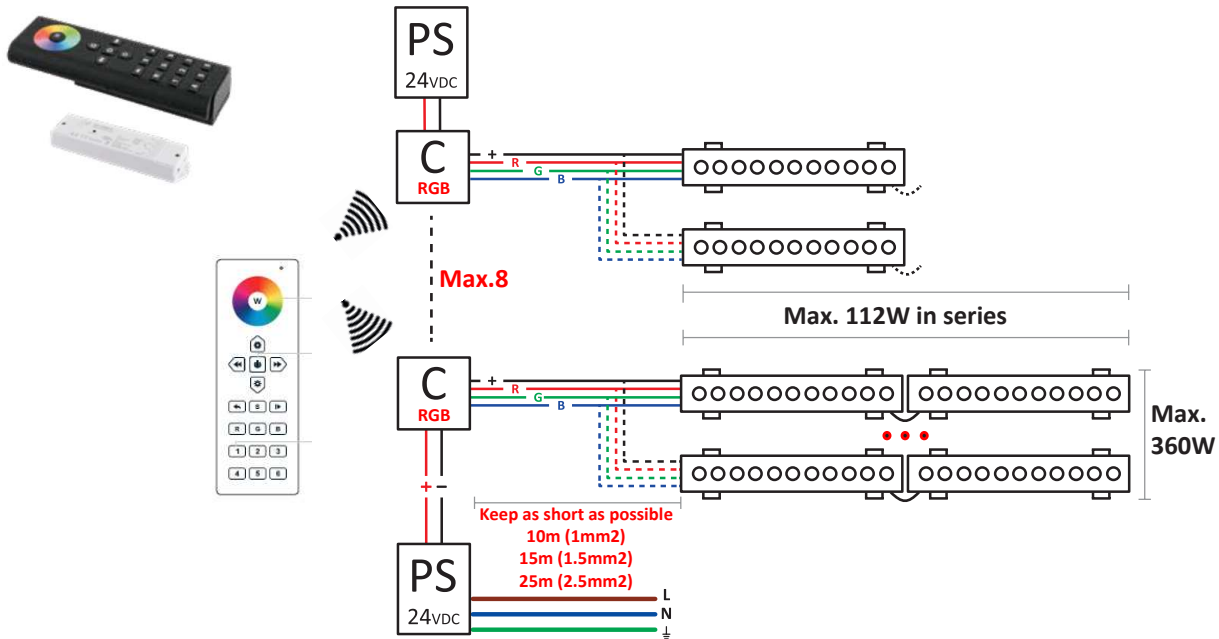

Tron Wall fixture

Description

Linear lighting

For uplighting.. Suitable for installation in marine environments. Includes 2 cable outlets to facilitate chain mounting. Adjustable light source. Structure material: Extruded aluminium. Structure finish: Anodized. Diffuser material: Glass. Diffuser finish: Transparent. UV protection. Warranty: 5 Years. Ta max: 50°C.

-  Tactile screens
 71-7666 RGB DMX
 71-7664 RGB PWM
 71-7671 DALI 1 zone
 71-7665 DALI 4 zones

-  **C**
WHITE
- Remote control White
 71-7670 Remote control
 71-7668 Reciever unit
 24V/192W
 12V/96W

-  **C**
RGB
- Remote control RGB
 71-7667 Remote control
 71-7669 Reciever unit
 24V/360W
 12V/180W

WHITE

Not dimmable

Remote control

1-10V

DALI

RGB

Remote control

Wall tactile screen (PWM controller)

Wall tactile screen (DMX controller)