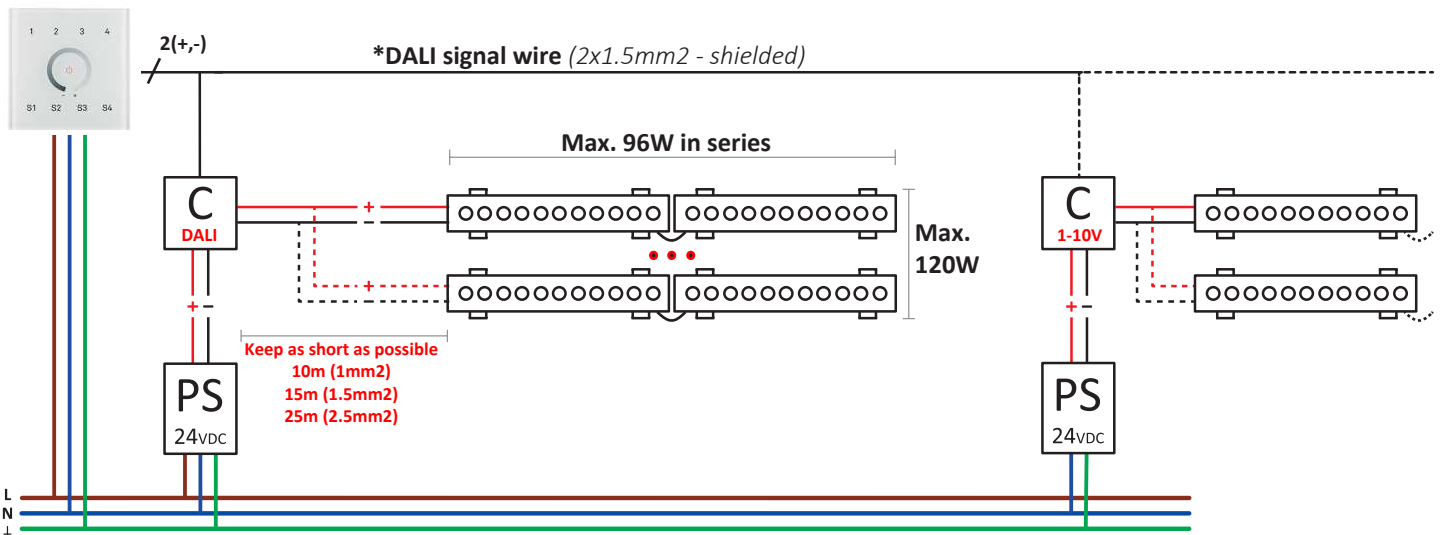

Tron Wall fixture

Description

Linear lighting

For uplighting.. Suitable for installation in marine environments. Includes 2 cable outlets to facilitate chain mounting. Adjustable light source. Structure material: Extruded aluminium. Structure finish: Anodized. Diffuser material: Glass. Diffuser finish: Transparent. UV protection. Warranty: 5 Years. Ta max: 50°C.

-  Tactile screens
 71-7666 RGB DMX
 71-7664 RGB PWM
 71-7671 DALI 1 zone
 71-7665 DALI 4 zones

-  **C**
WHITE
- Remote control White
 71-7670 Remote control
 71-7668 Reciever unit
 24V/192W
 12V/96W

-  **C**
RGB
- Remote control RGB
 71-7667 Remote control
 71-7669 Reciever unit
 24V/360W
 12V/180W

WHITE

Not dimmable

Remote control

1-10V

DALI

RGB

Remote control

Wall tactile screen (PWM controller)

Wall tactile screen (DMX controller)