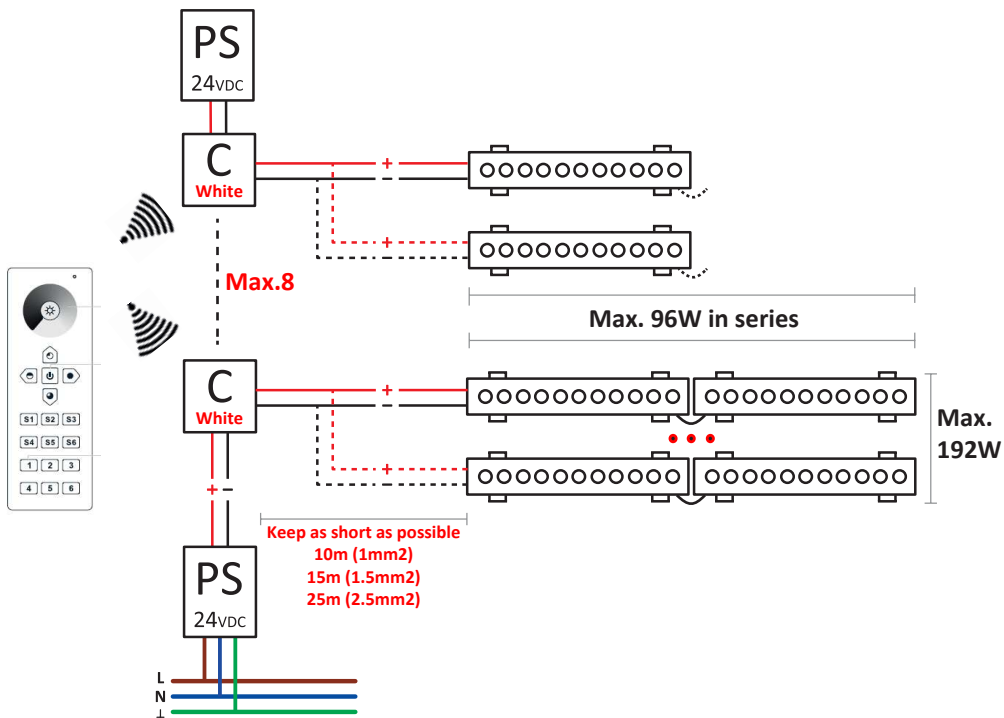

Remote control