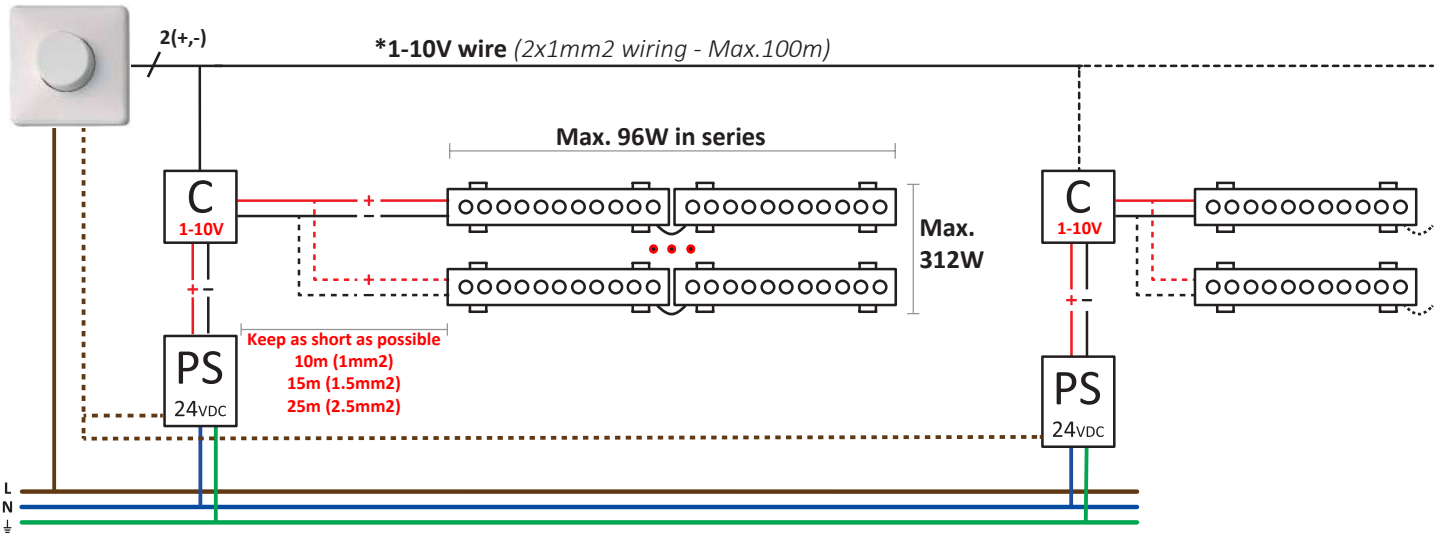

Tron Wall fixture

Description

Linear lighting

For uplighting.. Suitable for installation in marine environments. Includes 2 cable outlets to facilitate chain mounting. Adjustable light source. Structure material: Extruded aluminium. Structure finish: Anodized. Diffuser material: Glass. Diffuser finish: Transparent. UV protection. Warranty: 5 Years. Ta max: 50°C.

WHITE

Not dimmable

Remote control

1-10V

DALI

RGB

Remote control

Wall tactile screen (PWM controller)