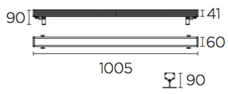

Finish
Anodized
Transparent

Material
Extruded aluminium
Glass

IP65 IK05 33°x13° ±90° 6

TECHNICAL CHARACTERISTICS

Light source

Light source: LED CREE
Output (W): 55.9W
Color temperature: Led RGB
CRI: 80
Real Lumen: 2394
Qty Leds: 42
Lm/Real W: 44
Life Time: 50.000h L90B10
Bin / Grup: RGB
MacAdam steps: 3
UGR: 12.4

GEAR

This item requires gear. It is not included.
Voltage / Frequency: 24 VDC

Luminaire

Double cable exit: Yes
Drainage: No
Seaside: Yes
Uv Protection: Yes
Warranty: 5 Years
Ta max: 50°C

Logistics

Energy Efficiency: LED A++
EAN Code: 8435381497729
Net Weight (Kg): 2.185
Weight in Kg (packaged): 2.858
Packing: - x - x -
Masterbox: 6