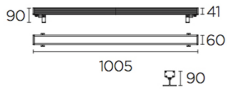

Tron Wall fixture

Description

Linear lighting

For uplighting.. Suitable for installation in marine environments. Includes 2 cable outlets to facilitate chain mounting. Adjustable light source. Structure material: Extruded aluminium. Structure finish: Anodized. Diffuser material: Glass. Diffuser finish: Transparent. UV protection. Warranty: 5 Years. Ta max: 50°C.

Finish
Anodized
Transparent

Material
Extruded aluminium
Glass

TECHNICAL CHARACTERISTICS

Light source

Light source: LED CREE
Output (W): 48W
Color temperature: Warm White - 3000K
CRI: 80
Real Lumen: 4918
Qty Leds: 28
Lm/Real W: 102
Life Time: 40.000h L90B10
Bin / Grup: 7C1 o 7B4
MacAdam steps: 3
UGR: 15.6
Photobiological risk: RG1

GEAR

This item requires gear. It is not included.

Luminaire

Double cable exit: Yes
Drainage: No
Seaside: Yes
Uv Protection: Yes
Warranty: 5 Years
Ta max: 50°C

Logistics

Energy Efficiency: LED A++
EAN Code: 8435381497736
Net Weight (Kg): 2.080
Weight in Kg (packaged): 2.769
Packing: - x - x -
Masterbox: 6