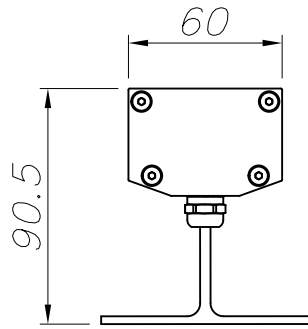

PLANTILLA DE INSTALACION
INSTALLATION TEMPLATE