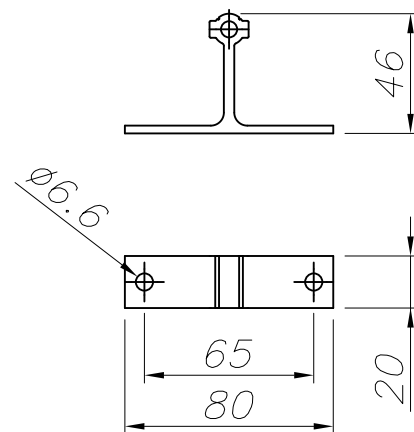

PLANTILLA DE INSTALACION
INSTALLATION TEMPLATE