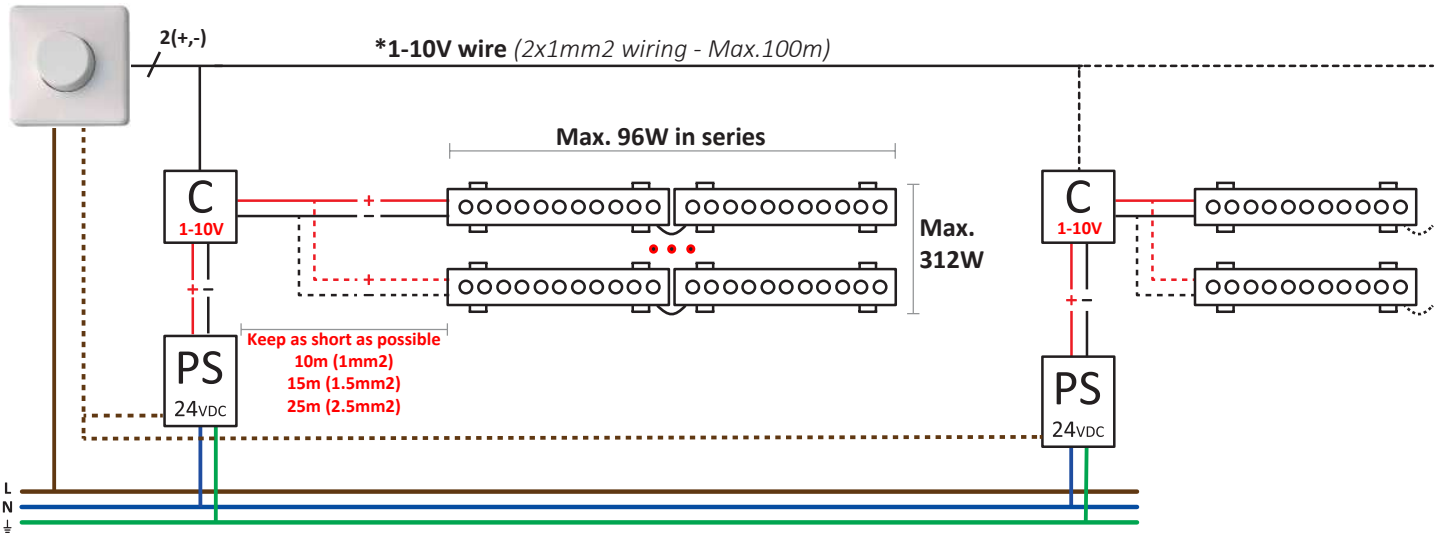

Tron Wall fixture

Description

Linear lighting

For uplighting.. Suitable for installation in marine environments. Includes 2 cable outlets to facilitate chain mounting. Adjustable light source. Structure material: Extruded aluminium. Structure finish: Anodized. Diffuser material: Glass. Diffuser finish: Transparent. UV protection. Warranty: 5 Years. Ta max: 50°C.

Remote control White
 71-7670 Remote control
 71-7668 Reciever unit
 24V/192W
 12V/96W

Remote control RGB
 71-7667 Remote control
 71-7669 Reciever unit
 24V/360W
 12V/180W

WHITE

Not dimmable

Remote control

1-10V

DALI

RGB

Remote control

Wall tactile screen (PWM controller)

Wall tactile screen (DMX controller)