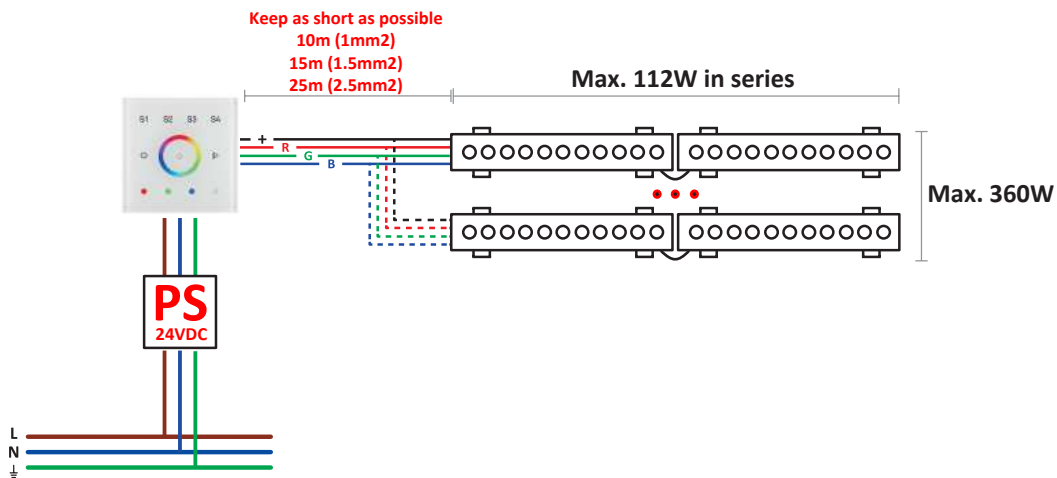

Tron Wall fixture

Description

Linear lighting

For uplighting.. Suitable for installation in marine environments. Includes 2 cable outlets to facilitate chain mounting. Adjustable light source. Structure material: Extruded aluminium. Structure finish: Anodized. Diffuser material: Glass. Diffuser finish: Transparent. UV protection. Warranty: 5 Years. Ta max: 50°C.

1-10V

DALI

RGB

Remote control

Wall tactile screen (PWM controller)

Wall tactile screen (DMX controller)