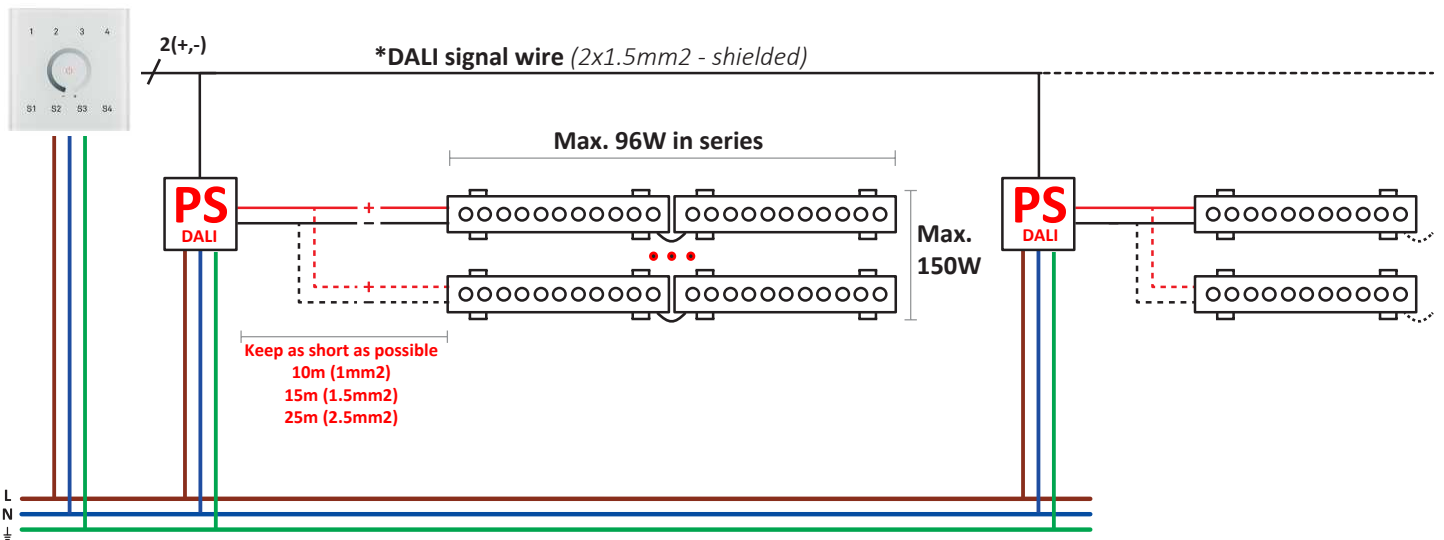

Tron Wall fixture

Description

Linear lighting

For uplighting.. Suitable for installation in marine environments. Includes 2 cable outlets to facilitate chain mounting. Adjustable light source. Structure material: Extruded aluminium. Structure finish: Anodized. Diffuser material: Glass. Diffuser finish: Transparent. UV protection. Warranty: 5 Years. Ta max: 50°C.

Remote control White
 71-7670 Remote control
 71-7668 Reciever unit
 24V/192W
 12V/96W

Remote control RGB
 71-7667 Remote control
 71-7669 Reciever unit
 24V/360W
 12V/180W

WHITE

Not dimmable

Remote control

1-10V

DALI

RGB

Remote control

Wall tactile screen (PWM controller)

Wall tactile screen (DMX controller)