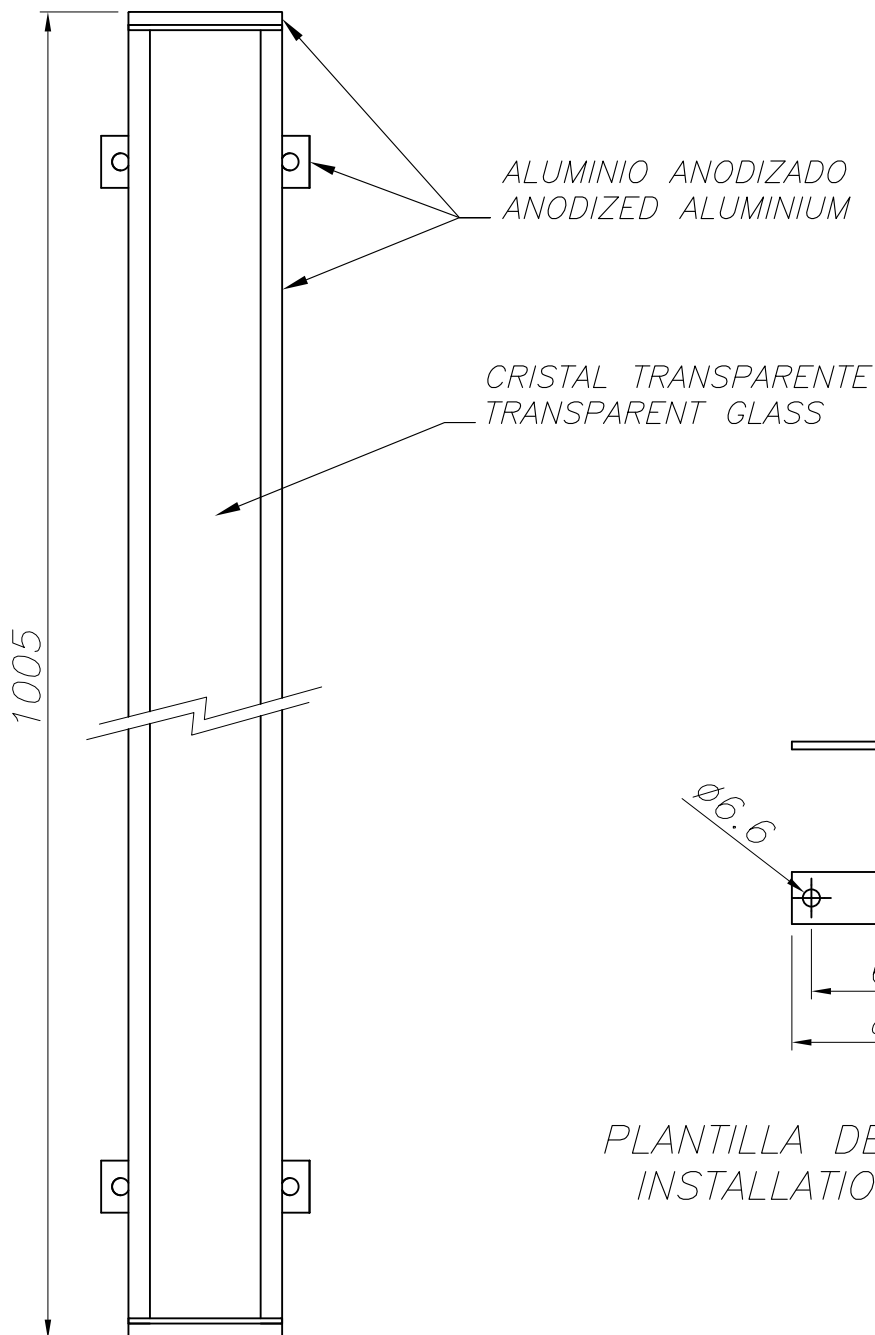

PLANTILLA DE INSTALACION
INSTALLATION TEMPLATE