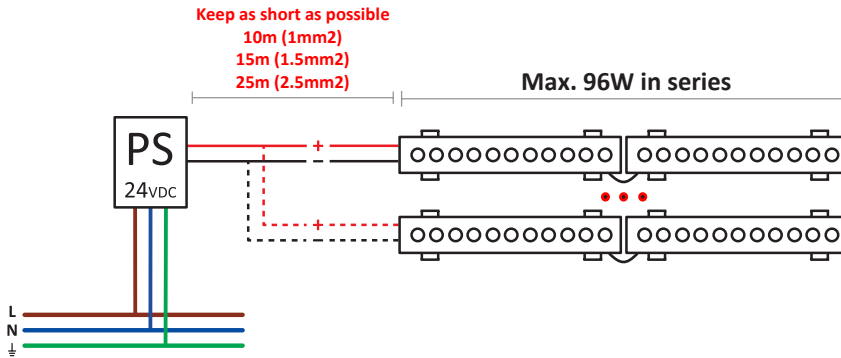

Power Supply
71-6339-00-00 - 35W
71-6340-00-00 - 60W
71-6342-00-00 - 75W
71-6341-00-00 - 100W
71-6343-00-00 - 150W
71-6344-00-00 - 150W
71-6345-00-00 - 240W
71-6346-00-00 - 320W

Power Supply DALI
71-7708-00-00 - 150W

Controller DALI
71-3473-00-00
24V/120W

Controller DMX
71-3493-00-00
RGB/24V/144W
RGBW/24V/192W

Controller 1-10V
71-0727-00-00
24V/2x156W

Tactile screens
71-7666 RGB DMX
71-7664 RGB PWM
71-7671 DALI 1 zone
71-7665 DALI 4 zones

Remote control White
71-7670 Remote control
71-7668 Reciever unit
24V/192W
12V/96W

Remote control RGB
71-7667 Remote control
71-7669 Reciever unit
24V/360W
12V/180W

WHITE

Not dimmable