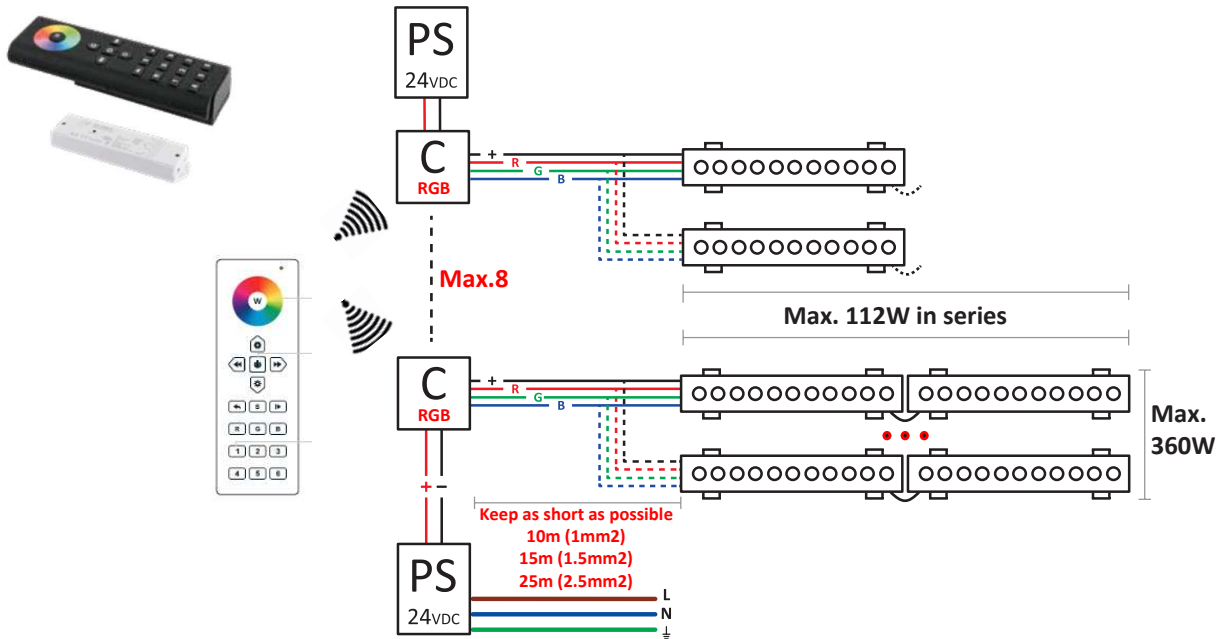

Tron Wall fixture

Description

Linear lighting

For uplighting.. Suitable for installation in marine environments. Includes 2 cable outlets to facilitate chain mounting. Adjustable light source. Structure material: Extruded aluminium. Structure finish: Anodized. Diffuser material: Glass. Diffuser finish: Transparent. UV protection. Warranty: 5 Years. Ta max: 50°C.

GEAR

This item requires gear. It is not included.

Luminaire

Double cable exit: Yes
Drainage: No
Seaside: Yes
Uv Protection: Yes
Warranty: 5 Years
Ta max: 50°C

Logistics

Energy Efficiency: LED A++
EAN Code: 8435381497736
Net Weight (Kg): 2.080
Weight in Kg (packaged): 2.769
Packing: - x - x -
Masterbox: 6

Remote control White
 71-7670 Remote control
 71-7668 Reciever unit
 24V/192W
 12V/96W

Remote control RGB
 71-7667 Remote control
 71-7669 Reciever unit
 24V/360W
 12V/180W

WHITE

Not dimmable

Remote control

1-10V

DALI

RGB

Remote control

Wall tactile screen (PWM controller)

Wall tactile screen (DMX controller)