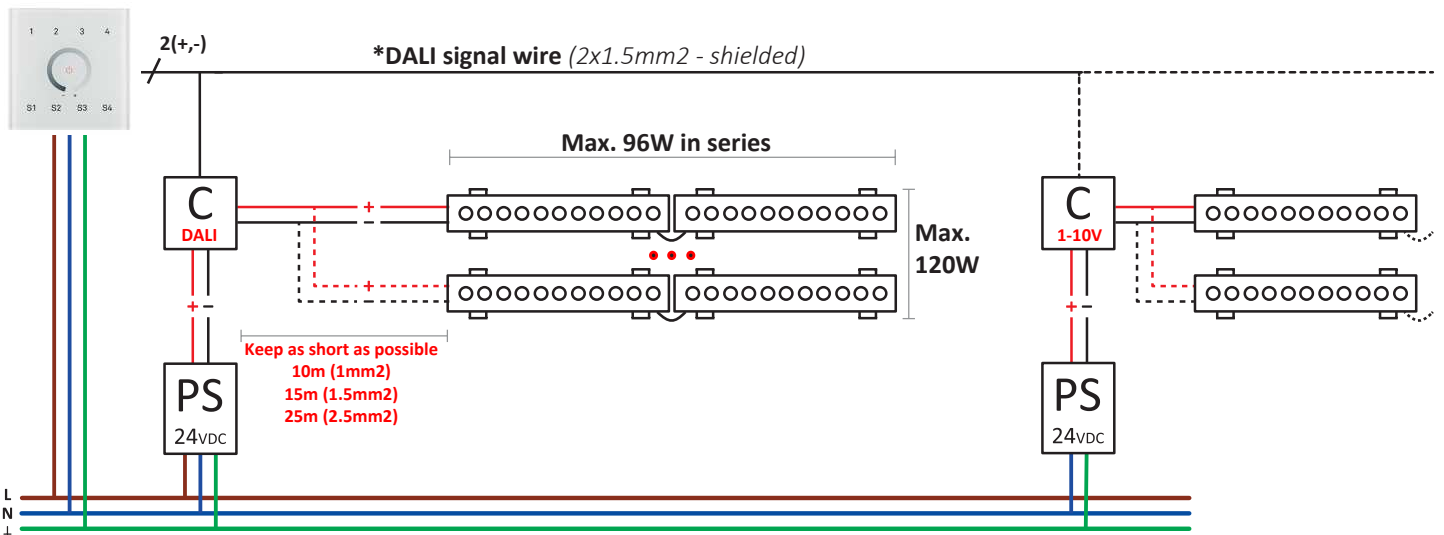

Tron Wall fixture

Description

Linear lighting

For uplighting.. Suitable for installation in marine environments. Includes 2 cable outlets to facilitate chain mounting. Adjustable light source. Structure material: Extruded aluminium. Structure finish: Anodized. Diffuser material: Glass. Diffuser finish: Transparent. UV protection. Warranty: 5 Years. Ta max: 50°C.

Remote control White
 71-7670 Remote control
 71-7668 Reciever unit
 24V/192W
 12V/96W

Remote control RGB
 71-7667 Remote control
 71-7669 Reciever unit
 24V/360W
 12V/180W

WHITE

Not dimmable

Remote control

1-10V

DALI

RGB

Remote control

Wall tactile screen (PWM controller)

Wall tactile screen (DMX controller)