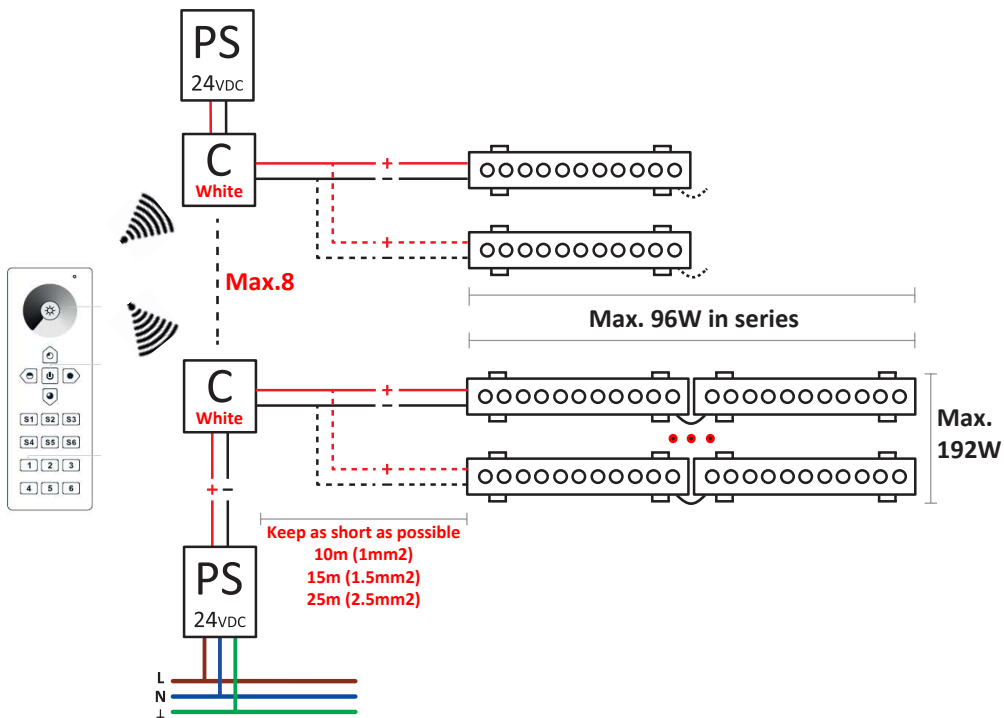

Tron Wall fixture

Description

Linear lighting

For uplighting.. Suitable for installation in marine environments. Includes 2 cable outlets to facilitate chain mounting. Adjustable light source. Structure material: Extruded aluminium. Structure finish: Anodized. Diffuser material: Glass. Diffuser finish: Transparent. UV protection. Warranty: 5 Years. Ta max: 50°C.

Remote control White
 71-7670 Remote control
 71-7668 Reciever unit
 24V/192W
 12V/96W

Remote control RGB
 71-7667 Remote control
 71-7669 Reciever unit
 24V/360W
 12V/180W

WHITE

Not dimmable

Remote control

1-10V

DALI

RGB

Remote control

Wall tactile screen (PWM controller)

Wall tactile screen (DMX controller)