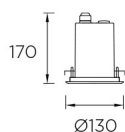

**Finish**

Polished  
Tempered

**Material**

Stainless steel AISI316  
Glass

**TECHNICAL CHARACTERISTICS****Light source**

Lampholder: 1 x GU10  
Output (W): MAX 50W  
Lamp maximum dimension: 65/ mm  
Real Lumen: 219  
Quantity: 1  
Lm/Real W: 4

**Luminaire**

Double cable exit: Yes  
Drainage: No  
Seaside: Yes  
Uv Protection: Yes  
Warranty: 5 Years

**Light source**

Lampholder: 1 x GU5.3  
Output (W): MAX 50W  
Lamp maximum dimension: 65/ mm  
Quantity: 1

**Logistics**

Energy Efficiency: NO BULB  
EAN Code: 8435381438296  
Net Weight (Kg): 0.715  
Weight in Kg (packaged): 0.959  
Packing: 130 x 130 x 175  
Masterbox: 8

The photograph may not match the reference exactly. Please read the product description to identify the finish.