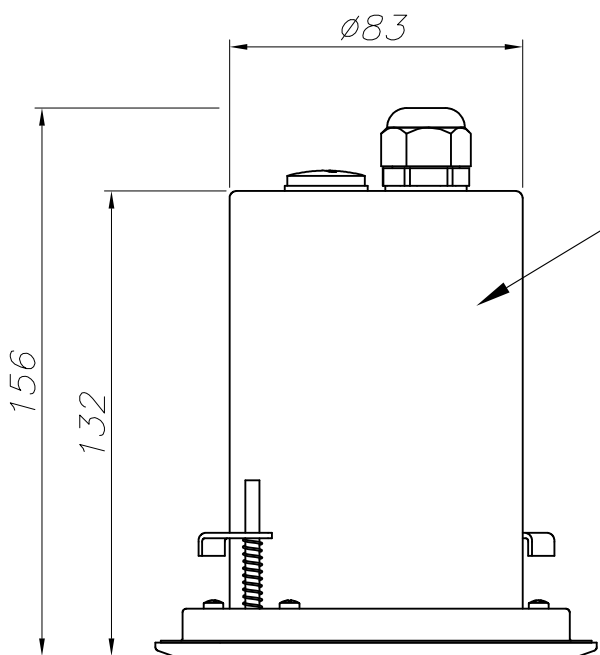

TECNOPOLÍMERO
TECHNOPOLYMER

AGUJERO PARA EMPOTRAR
FITTING HOLE