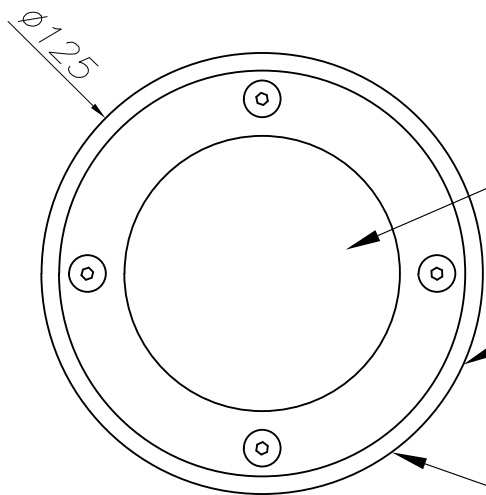

15-9708-CA-37

V0

**GEA GU10&GU5.3 Downlight recessed****Description**

Ceiling recessed for outdoor use.

For downlighting. Suitable for installation in marine environments. Includes 2 cable outlets to facilitate chain mounting. Structure material: Stainless steel AISI316. Structure finish: Polished. Diffuser material: Glass. Diffuser finish: Tempered. UV protection. Warranty: 5 Years.

**Finish**

Polished  
Tempered

**Material**

Stainless steel AISI316  
Glass

**TECHNICAL CHARACTERISTICS****Light source**

Lampholder: 1 x GU10  
Output (W): MAX 50W  
Lamp maximum dimension: 65/ mm  
Real Lumen: 219  
Quantity: 1  
Lm/Real W: 4

**Luminaire**

Double cable exit: Yes  
Drainage: No  
Seaside: Yes  
Uv Protection: Yes  
Warranty: 5 Years

**Light source**

Lampholder: 1 x GU5.3  
Output (W): MAX 50W  
Lamp maximum dimension: 65/ mm  
Quantity: 1

**Logistics**

Energy Efficiency: NO BULB  
EAN Code: 8435381438296  
Net Weight (Kg): 0.715  
Weight in Kg (packaged): 0.959  
Packing: 130 x 130 x 175  
Masterbox: 8

The photograph may not match the reference exactly. Please read the product description to identify the finish.