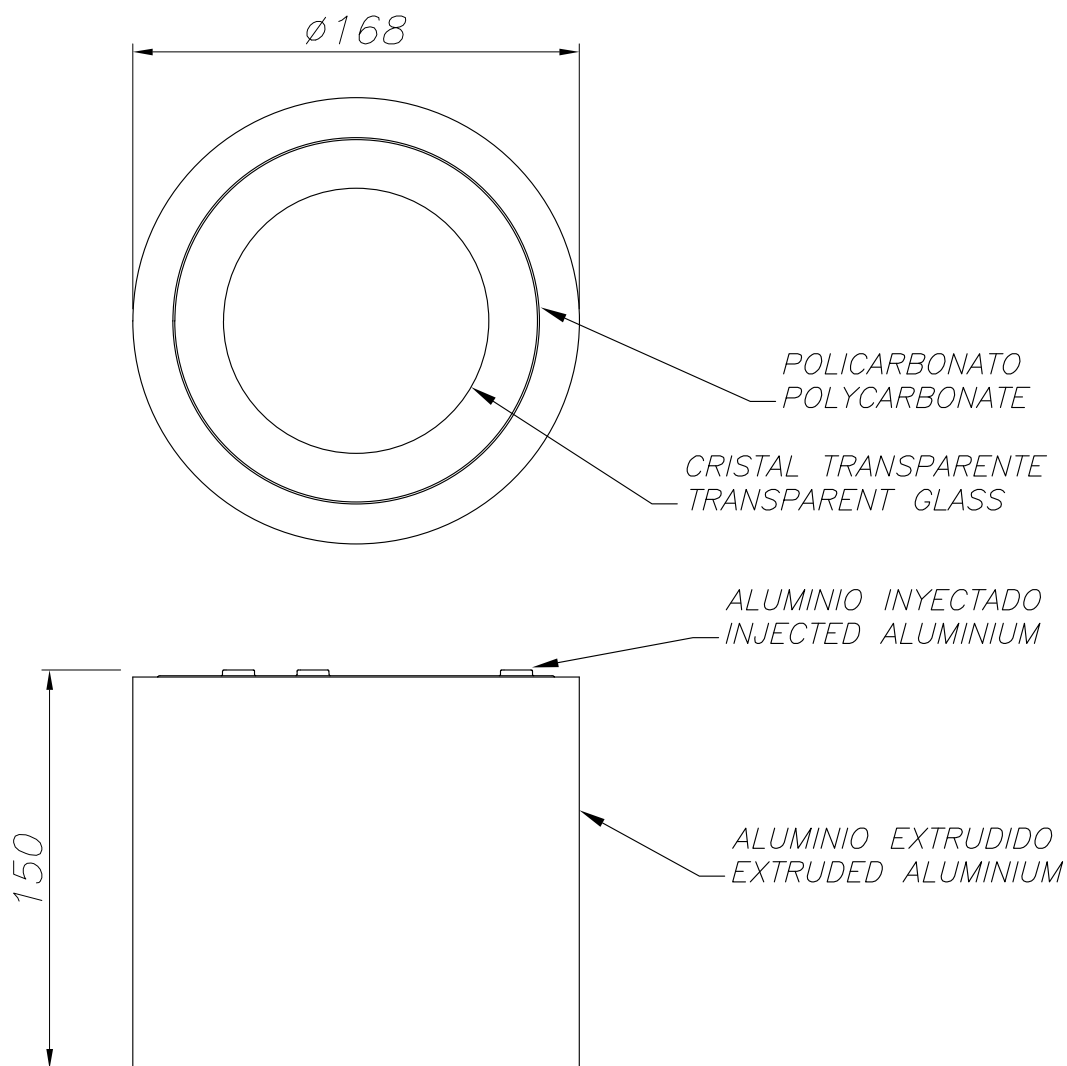

Imagen no
disponible

COSMOS LED Ceiling fixture

Description

Wall light for outdoor use.

For downlighting. Specially designed to conceal all mounting screws. Suitable for installation in marine environments. Structure material: Aluminium. Structure finish: Urban grey. Diffuser material: Glass. Diffuser finish: Transparent. UV protection. Warranty: 5 Years.

Finish

Urban grey
Transparent

Material

Aluminium
Glass

TECHNICAL CHARACTERISTICS

Light source

Light source: LED CREE
Output (W): 23W
Total power consumption (W): 25.8
Color temperature: Warm White - 3000K
CRI: 80
Real Lumen: 2061
Qty Leds: 1
Lm/Real W: 80
Life Time: 60.000h L80B20
Bin / Grup: 30H
MacAdam steps: 2
UGR: 22.3
Photobiological risk: RG1

GEAR

Brand: EAGLERISE
Gear included: Yes, electronic
Voltage / Frequency:
100-240VAC/50-60Hz
Power Factor: 0.90

Luminaire

Seaside: Yes
Cable meters included: -
Uv Protection: Yes
Warranty: 5 Years

Logistics

Energy Efficiency: LED A++
EAN Code: 8435381455835
Net Weight (Kg): 2.010
Weight in Kg (packaged): 2.253
Packing: 180 x 180 x 170
Masterbox: 4

The photograph may not match the reference exactly. Please read the product description to identify the finish.