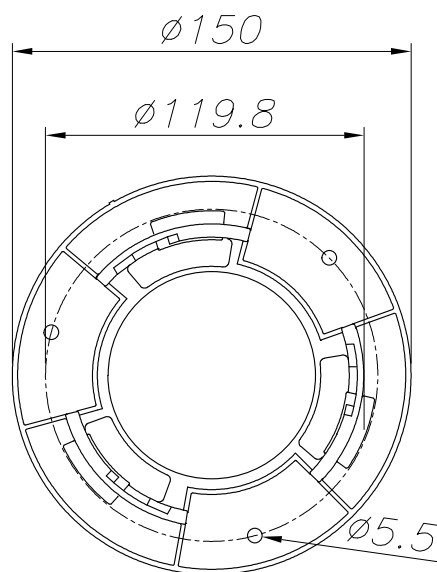

Finish

Urban grey
Transparent

Material

Aluminium
Glass

TECHNICAL CHARACTERISTICS

Light source

Light source: LED CREE
Output (W): 23W
Total power consumption (W): 25.8
Color temperature: Warm White - 3000K
CRI: 80
Real Lumen: 2061
Qty Leds: 1
Lm/Real W: 80
Life Time: 60.000h L80B20
Bin / Grup: 30H
MacAdam steps: 2
UGR: 22.3
Photobiological risk: RG1

Energy Efficiency: LED A++
EAN Code: 8435381455835
Net Weight (Kg): 2.010
Weight in Kg (packaged): 2.253
Packing: 180 x 180 x 170
Masterbox: 4

The photograph may not match the reference exactly. Please read the product description to identify the finish.