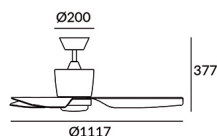

VERA Fan

Description

Fan for indoor use.

For downlighting. Structure material: Steel. Structure finish: BRIGHT WHITE. Blades material: ABS. Blades finishes: BRIGHT WHITE. Diffuser material: Glass. Diffuser finish: Matt opal. Warranty: 5 Years.

Finish

BRIGHT WHITE
Matt opal
BRIGHT WHITE

Material

Steel
Glass
ABS

TECHNICAL CHARACTERISTICS

Light source

Light source: LED HONGLITRONIC
Output (W): 15W
Total power consumption (W): 58
Color temperature: Warm White - 3000K
CRI: 80
Qty Leds: 56
Bin / Grup: W4 o W5
Photobiological risk: RG0

The photograph may not match the reference exactly. Please read the product description to identify the finish.

OPTIONAL ACCESSORIES

71-1843-CF-CF

Down rod, 304 mm., Bright white

Structure material: Steel
Net Weight (Kg): 0.230

71-1844-CF-CF

Down rod, 460 mm., Bright white

Structure material: Steel
Net Weight (Kg): 0.355