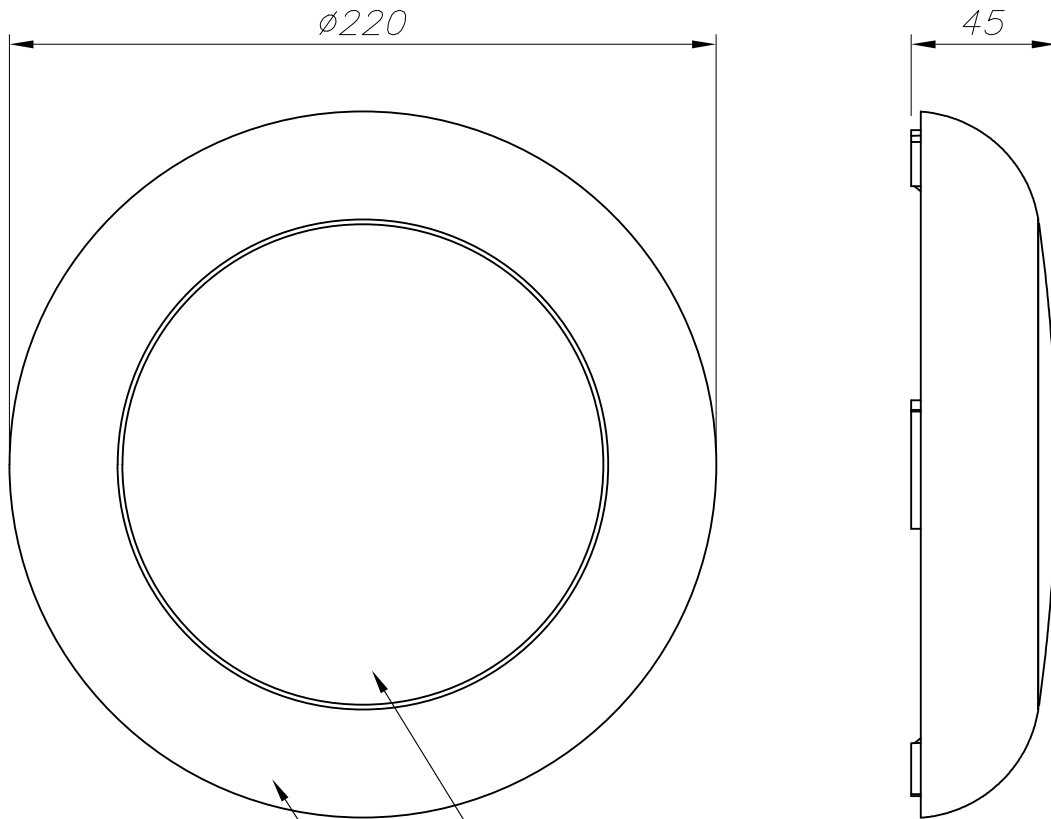

Finish
White
Tinted

Material
Polycarbonate
Polycarbonate

 IP68 (1m)  IK07  4

TECHNICAL CHARACTERISTICS

Light source

Light source: LED CREE
Output (W): 10W
Total power consumption (W): 10W
Color temperature: Led RGB
Photobiological risk: RG2
Real Lumen: 84
Qty Leds: 9
Lm/Real W: 8
Life Time: 50.000h L70B30
Bin / Grup: RGB
MacAdam steps: 3
UGR: 13.5

GEAR

This item requires gear. It is not included.

Luminaire

Double cable exit: No
Drainage: No
Seaside: Yes
Cable meters included: 2.5
Uv Protection: Yes
Warranty: 2 Years

Logistics

Energy Efficiency: LED A++
EAN Code: 8435381458645
Net Weight (Kg): 0.652
Weight in Kg (packaged): 0.806
Packing: 240 x 60 x 235
Masterbox: 4

The photograph may not match the reference exactly. Please read the product description to identify the finish.

OPTIONAL ACCESSORIES

71-9816-00-00

Structure material: Polycarbonate, ABS
Dimensions: 175 x 298 x 100
Net Weight (Kg): 2.045

71-9817-00-00

Structure material: Polycarbonate, ABS
Dimensions: 175 x 298 x 100
Net Weight (Kg): 1.895

POLICARBONATO TRANSPARENTE MATE
TRANSPARENT MATT POLYCARBONATE

POLICARBONATO BLANCO
WHITE POLYCARBONATE