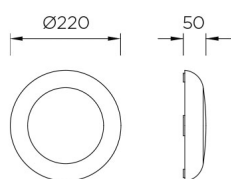

55-9918-14-M3V0

POOL RGB EASY+ Submersible

Description

Waterproof light for outdoor use.

For frontal lighting. Suitable for installation in marine environments. Cable meters included: 2.5. Structure material: Polycarbonate. Structure finish: White. Diffuser material: Polycarbonate. Diffuser finish: Tinted. UV protection. Warranty: 2 Years.

Finish
White
Tinted

Material
Polycarbonate
Polycarbonate

IP68 (1m) IK07 4

TECHNICAL CHARACTERISTICS

Light source

Light source: LED CREE
Output (W): 10W
Total power consumption (W): 10W
Color temperature: Led RGB
Photobiological risk: RG2
Real Lumen: 84
Qty Leds: 9
Lm/Real W: 8
Life Time: 50.000h L70B30
Bin / Grup: RGB
MacAdam steps: 3
UGR: 13.5

GEAR

This item requires gear. It is not included.

Luminaire

Double cable exit: No
Drainage: No
Seaside: Yes
Cable meters included: 2.5
Uv Protection: Yes
Warranty: 2 Years

Logistics

Energy Efficiency: LED A++
EAN Code: 8435381458645
Net Weight (Kg): 0.652
Weight in Kg (packaged): 0.806
Packing: 240 x 60 x 235
Masterbox: 4

The photograph may not match the reference exactly. Please read the product description to identify the finish.