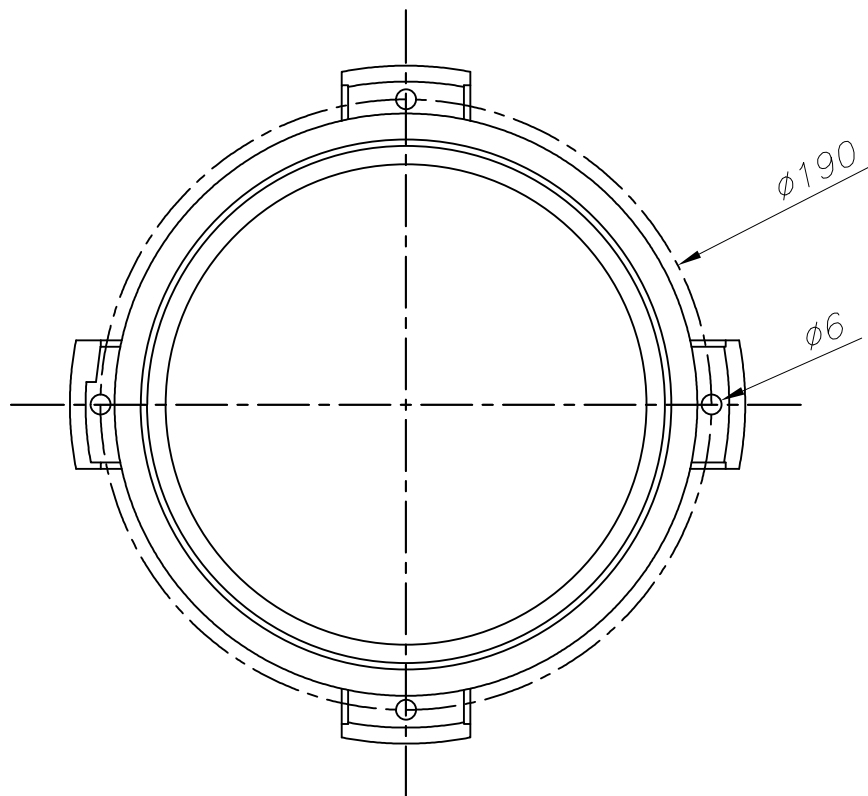

Finish
White
Tinted

Material
Polycarbonate
Polycarbonate

 IP68 (1m)  IK07  4

TECHNICAL CHARACTERISTICS

Light source

Light source: LED CREE
Output (W): 10W
Total power consumption (W): 10W
Color temperature: Led RGB
Photobiological risk: RG2
Real Lumen: 84
Qty Leds: 9
Lm/Real W: 8
Life Time: 50.000h L70B30
Bin / Grup: RGB
MacAdam steps: 3
UGR: 13.5

GEAR

This item requires gear. It is not included.

Luminaire

Double cable exit: No
Drainage: No
Seaside: Yes
Cable meters included: 2.5
Uv Protection: Yes
Warranty: 2 Years

Logistics

Energy Efficiency: LED A++
EAN Code: 8435381458645
Net Weight (Kg): 0.652
Weight in Kg (packaged): 0.806
Packing: 240 x 60 x 235
Masterbox: 4

The photograph may not match the reference exactly. Please read the product description to identify the finish.

OPTIONAL ACCESSORIES

71-9816-00-00

Structure material: Polycarbonate, ABS
Dimensions: 175 x 298 x 100
Net Weight (Kg): 2.045

71-9817-00-00

Structure material: Polycarbonate, ABS
Dimensions: 175 x 298 x 100
Net Weight (Kg): 1.895

POLICARBONATO TRANSPARENTE MATE
TRANSPARENT MATT POLYCARBONATE

POLICARBONATO BLANCO
WHITE POLYCARBONATE