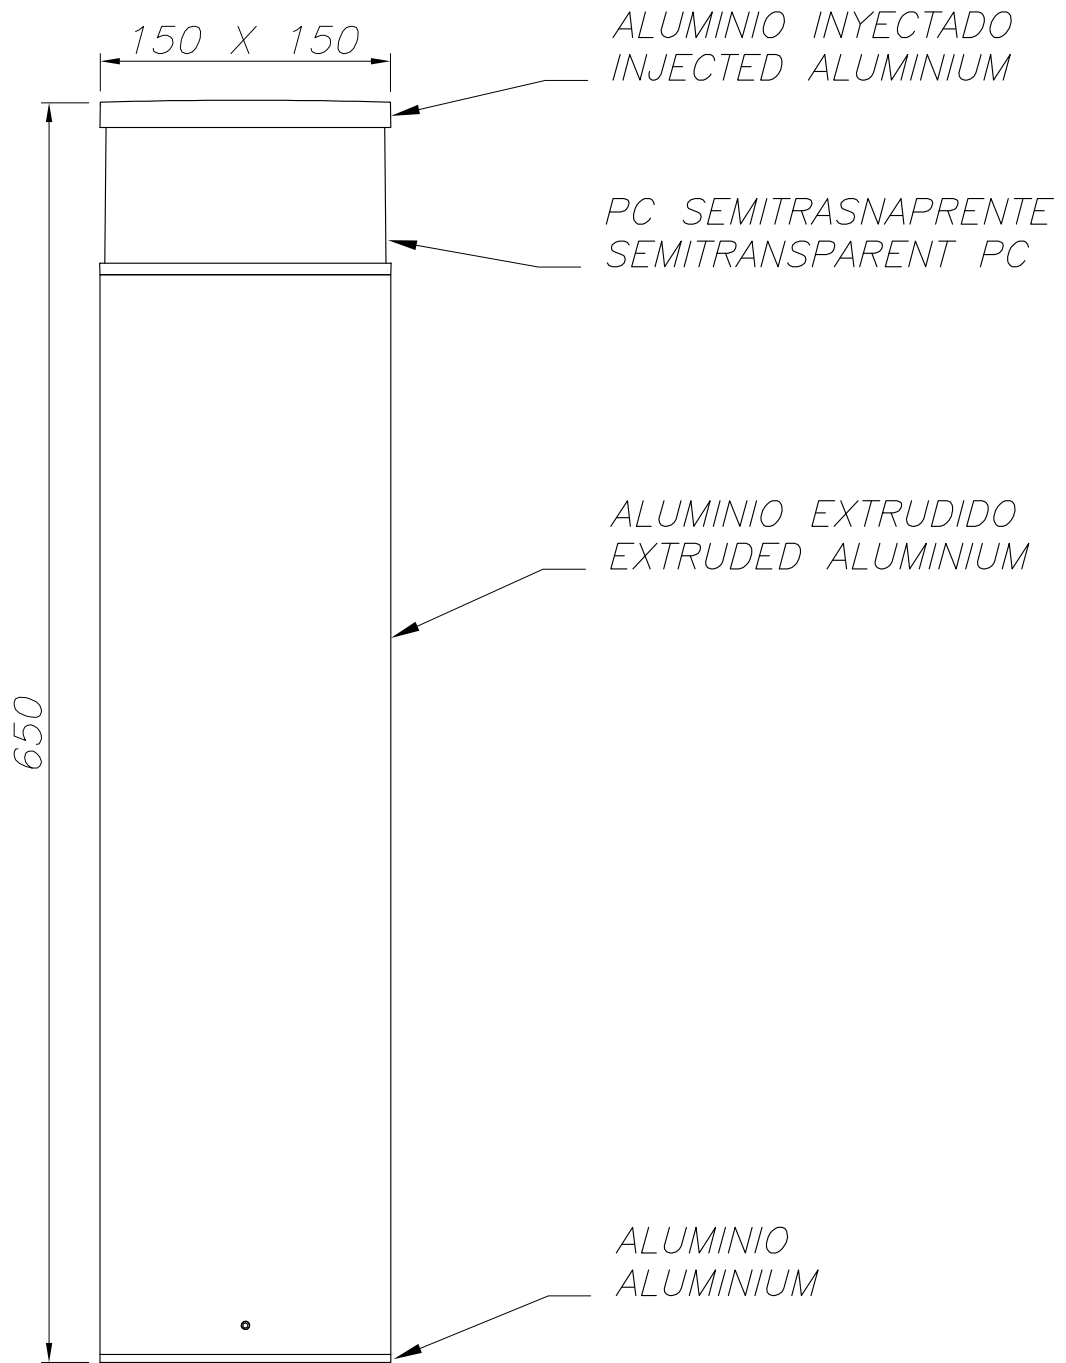

PLANTILLA DE INSTALACIÓN
INSTALLATION TEMPLATE