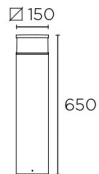

CUBIK Led Beacon

Description

Bollard for outdoor use.

For downlighting. Structure material: Aluminium. Structure finish: Urban grey. Diffuser material: Polycarbonate. Diffuser finish: Matt. UV protection. Warranty: 5 Years.

Finish

Urban grey
Matt