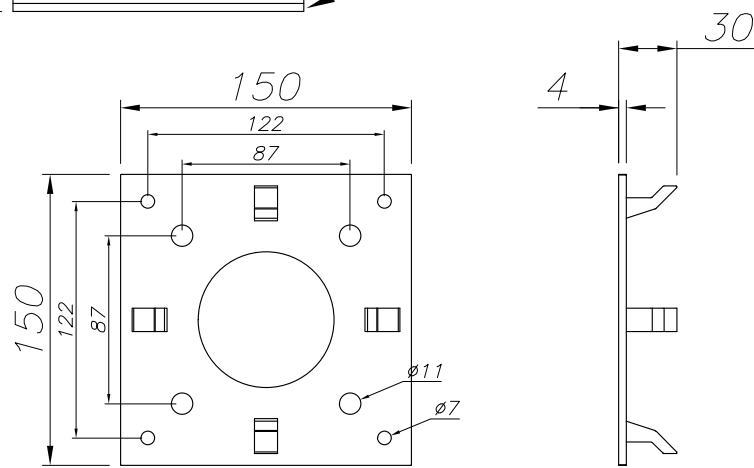

##### Logistics

Energy Efficiency: LED A++  
EAN Code: 8435381458577  
Net Weight (Kg): 4.215  
Weight in Kg (packaged): 4.653  
Packing: 160 x 160 x 665  
Masterbox: 4

The photograph may not match the reference exactly. Please read the product description to identify the finish.