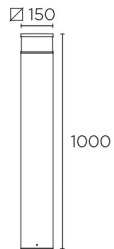

CUBIK Led Beacon

Description

Bollard for outdoor use.

For downlighting. Structure material: Aluminium. Structure finish: Urban grey. Diffuser material: Polycarbonate. Diffuser finish: Matt. UV protection. Warranty: 5 Years.

Finish

Urban grey
Matt

Material

Aluminium
Polycarbonate

TECHNICAL CHARACTERISTICS

Light source

Light source: LED OSRAM
Output (W): 15W
Total power consumption (W): 16.2 W
Color temperature: Warm White - 3000K
CRI: 82
Photobiological risk: RG1
Real Lumen: 833
Qty Leds: 21
Lm/Real W: 51
Life Time: 50.000h L70B30
Bin / Grup: 7S o 7T
MacAdam steps: 3
UGR: 13.4

GEAR

Voltage / Frequency: 100-240 VAC
Power Factor: 0.90

Luminaire

Double cable exit: No
Drainage: No
Uv Protection: Yes
Warranty: 5 Years

Logistics

Energy Efficiency: LED A++
EAN Code: 8435381458584
Net Weight (Kg): 5.965
Weight in Kg (packaged): 6.638
Packing: 165 x 165 x 1005
Masterbox: 2