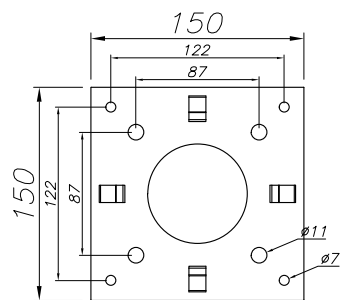

GEAR

Voltage / Frequency: 100-240 VAC
Power Factor: 0.90

Luminaire

Double cable exit: No
Drainage: No
Uv Protection: Yes
Warranty: 5 Years

Logistics

Energy Efficiency: LED A++
EAN Code: 8435381458584
Net Weight (Kg): 5.965
Weight in Kg (packaged): 6.638
Packing: 165 x 165 x 1005
Masterbox: 2

The photograph may not match the reference exactly. Please read the product description to identify the finish.

PLANTILLA DE INSTALACIÓN
INSTALLATION TEMPLATE