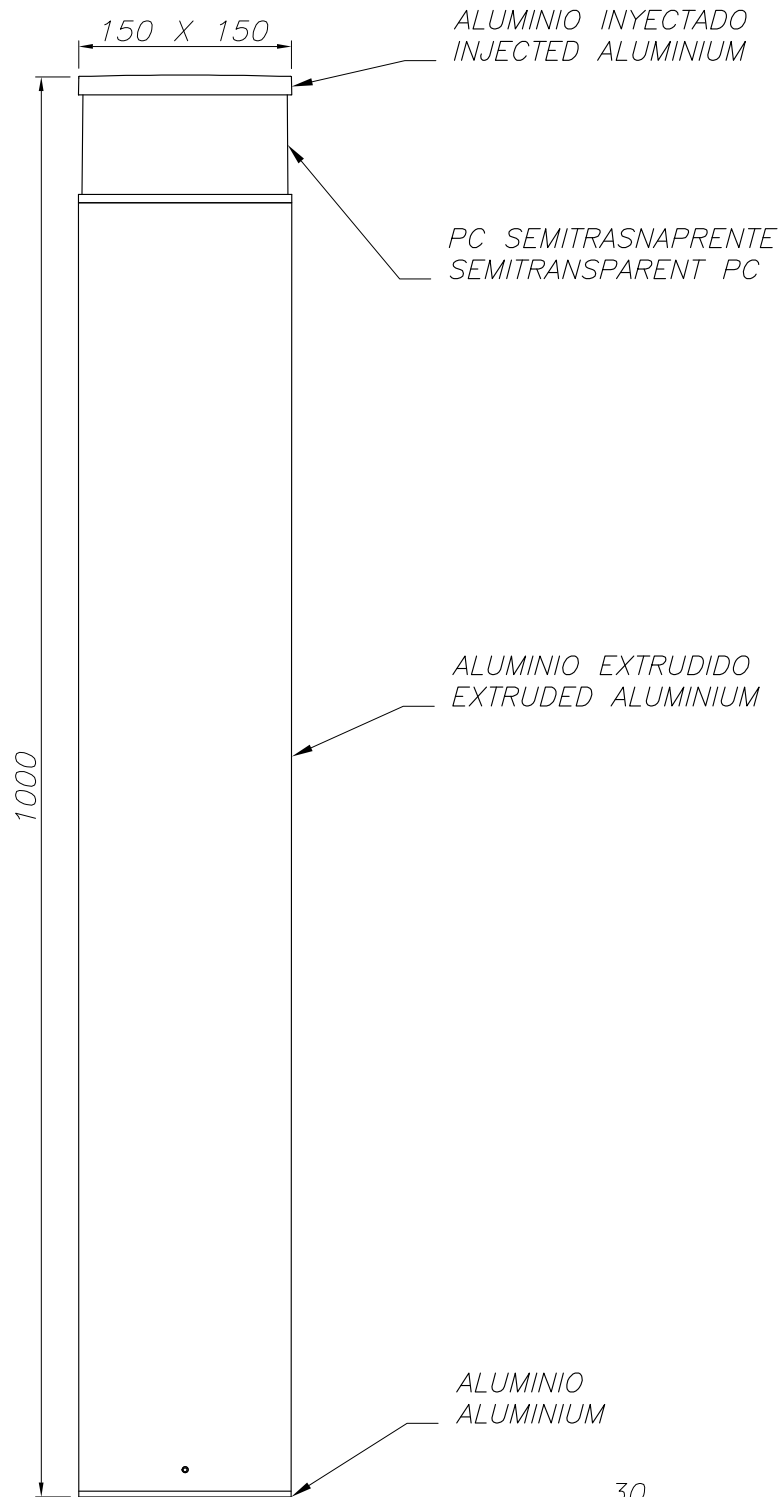

PLANTILLA DE INSTALACIÓN
INSTALLATION TEMPLATE