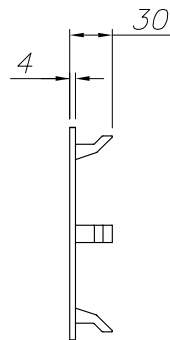

GEAR

Voltage / Frequency: 100-240 VAC
Power Factor: 0.90

Luminaire

Double cable exit: No
Drainage: No
Uv Protection: Yes
Warranty: 5 Years

Logistics

Energy Efficiency: LED A++
EAN Code: 8435381458584
Net Weight (Kg): 5.965
Weight in Kg (packaged): 6.638
Packing: 165 x 165 x 1005
Masterbox: 2

The photograph may not match the reference exactly. Please read the product description to identify the finish.

PLANTILLA DE INSTALACIÓN
INSTALLATION TEMPLATE