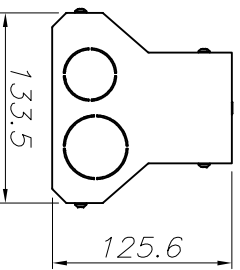

Energy Efficiency: LED A++
EAN Code: 8435381462420
Net Weight (Kg): 6.465
Weight in Kg (packaged): 7.303
Packing: 1070 x 160 x 160
Masterbox: 2

The photograph may not match the reference exactly. Please read the product description to identify the finish.

OPTIONAL ACCESSORIES

71-9816-00-00

Structure material: Polycarbonate, ABS
Dimensions: 175 x 298 x 100
Net Weight (Kg): 2.045

71-9817-00-00

Structure material: Polycarbonate, ABS
Dimensions: 175 x 298 x 100
Net Weight (Kg): 1.895

CAJA DE EMPOTRAR
FLUSH FITTING BOX