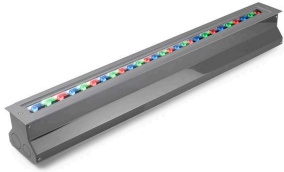

CONVERT Recessed RGB EASY+ Uplight recessed

Description

Wholly lit wall effect for outdoor use.

For asymmetrical lighting. Includes 2 cable outlets to facilitate chain mounting. Structure material: Extruded aluminium. Structure finish: Anodized. Diffuser material: Glass. Diffuser finish: Transparent. UV protection. Warranty: 2 Years.

Finish
Anodized
Transparent

Material
Extruded aluminium
Glass

TECHNICAL CHARACTERISTICS

Light source

Light source: LED CREE
Output (W): 33W
Color temperature: Led RGB
CRI: 80
Real Lumen: 1392
Qty Leds: 27
Lm/Real W: 42
Life Time: 50.000h L70B30
Bin / Grup: RGB
MacAdam steps: 3
UGR: 8.0
Photobiological risk: RG2