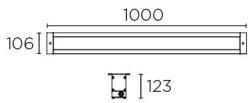

CONVERT Recessed RGB EASY+ Uplight recessed

Description

Wholly lit wall effect for outdoor use.

For asymmetrical lighting. Includes 2 cable outlets to facilitate chain mounting. Structure material: Extruded aluminium. Structure finish: Anodized. Diffuser material: Glass. Diffuser finish: Transparent. UV protection. Warranty: 2 Years.

Finish
Anodized
Transparent

Material
Extruded aluminium
Glass

TECHNICAL CHARACTERISTICS

Light source

Light source: LED CREE
Output (W): 33W
Color temperature: Led RGB
CRI: 80
Real Lumen: 1392
Qty Leds: 27
Lm/Real W: 42
Life Time: 50.000h L70B30
Bin / Grup: RGB
MacAdam steps: 3
UGR: 8.0
Photobiological risk: RG2

Energy Efficiency: LED A++
EAN Code: 8435381462420
Net Weight (Kg): 6.465
Weight in Kg (packaged): 7.303
Packing: 1070 x 160 x 160
Masterbox: 2

The photograph may not match the reference exactly. Please read the product description to identify the finish.

OPTIONAL ACCESSORIES

71-9816-00-00

Structure material: Polycarbonate, ABS
Dimensions: 175 x 298 x 100
Net Weight (Kg): 2.045

71-9817-00-00

Structure material: Polycarbonate, ABS
Dimensions: 175 x 298 x 100
Net Weight (Kg): 1.895