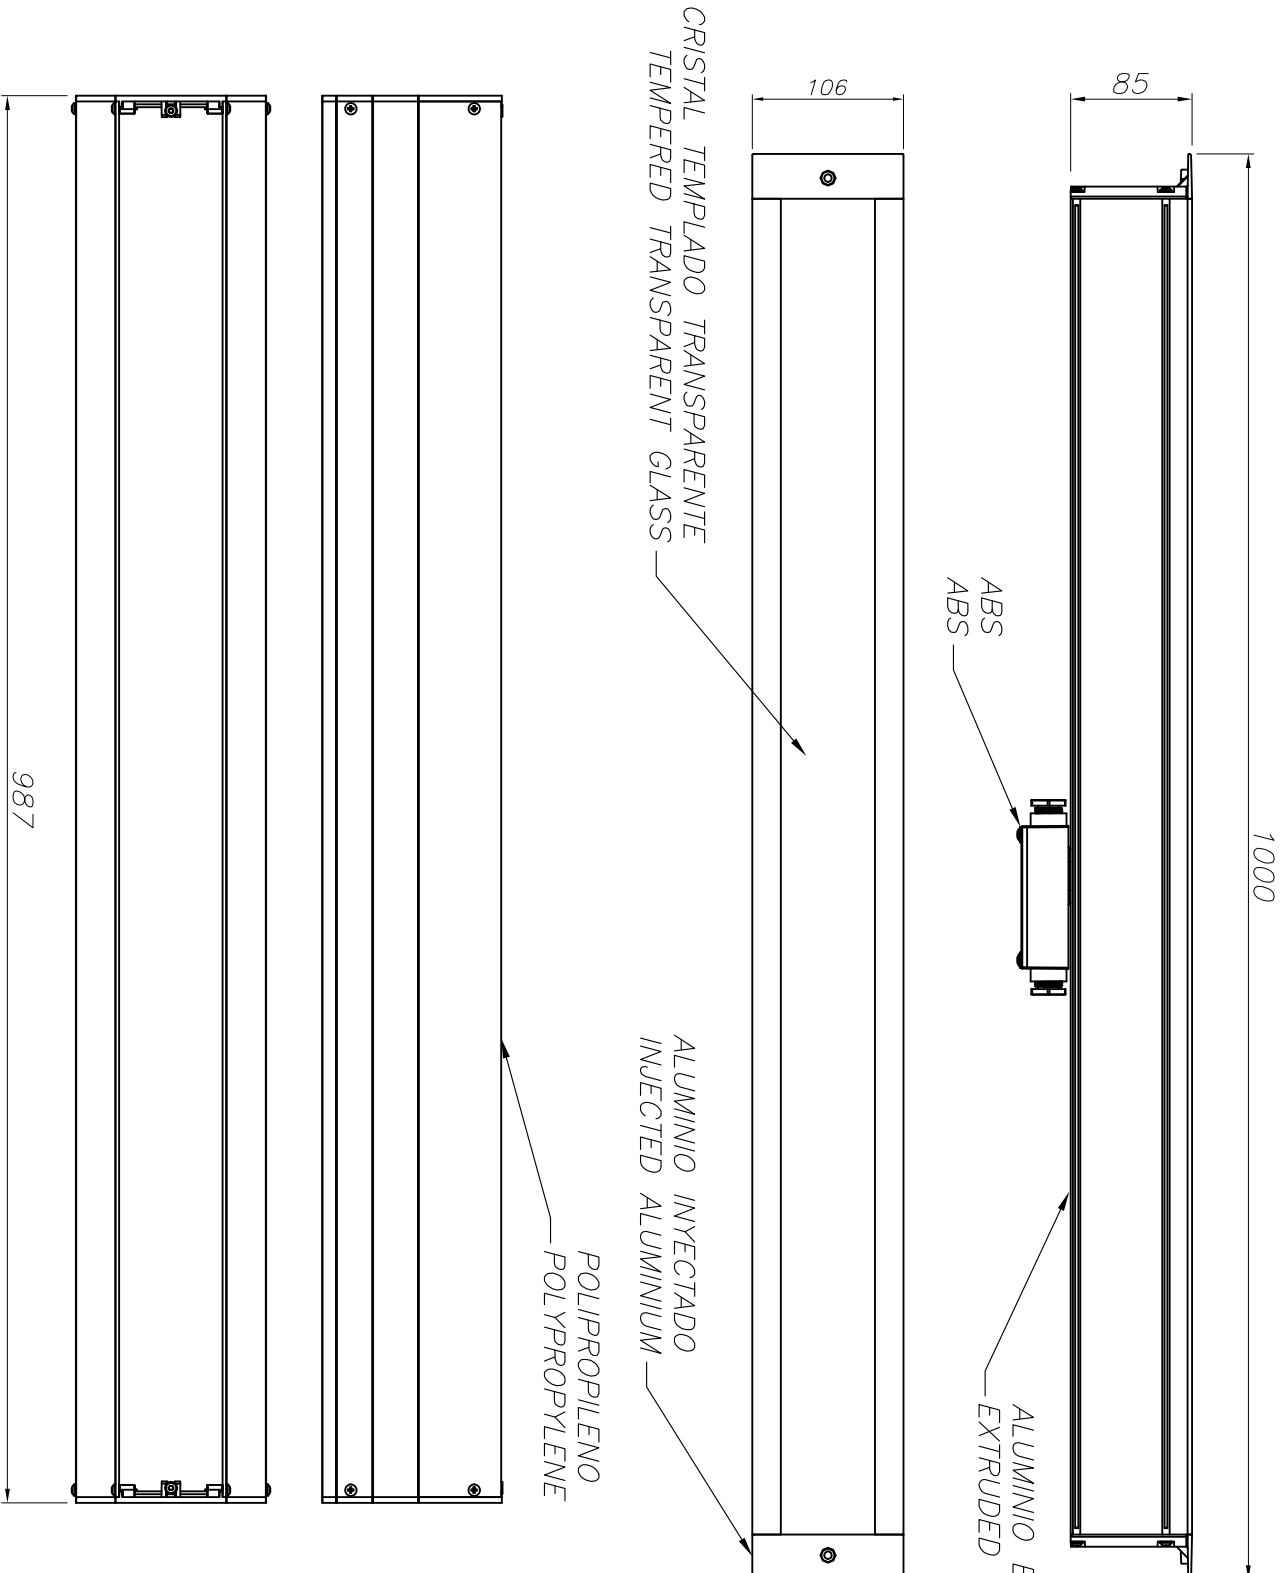

CONVERT Recessed RGB EASY+ Uplight recessed

Description

Wholly lit wall effect for outdoor use.

For asymmetrical lighting. Includes 2 cable outlets to facilitate chain mounting. Structure material: Extruded aluminium. Structure finish: Anodized. Diffuser material: Glass. Diffuser finish: Transparent. UV protection. Warranty: 2 Years.

Energy Efficiency: LED A++
EAN Code: 8435381462420
Net Weight (Kg): 6.465
Weight in Kg (packaged): 7.303
Packing: 1070 x 160 x 160
Masterbox: 2

The photograph may not match the reference exactly. Please read the product description to identify the finish.

OPTIONAL ACCESSORIES

71-9816-00-00

Structure material: Polycarbonate, ABS
Dimensions: 175 x 298 x 100
Net Weight (Kg): 2.045

71-9817-00-00

Structure material: Polycarbonate, ABS
Dimensions: 175 x 298 x 100
Net Weight (Kg): 1.895

CAJA DE EMPOTRAR
FLUSH FITTING BOX