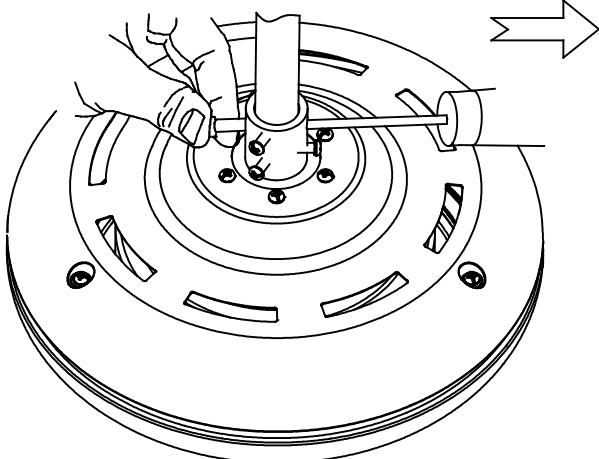

LEDS C4⁺

9

10

11

12

13

14

15

16