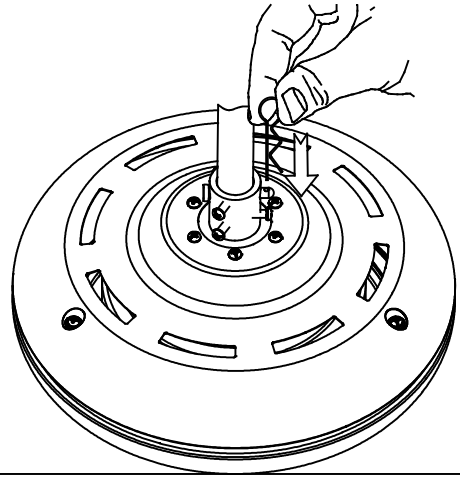

LEDS C4⁺

9

10

11

12

13

14

15

16