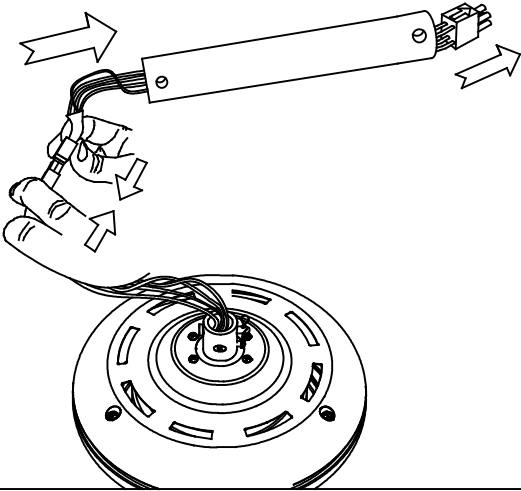

LEDS C4®

1/2

1