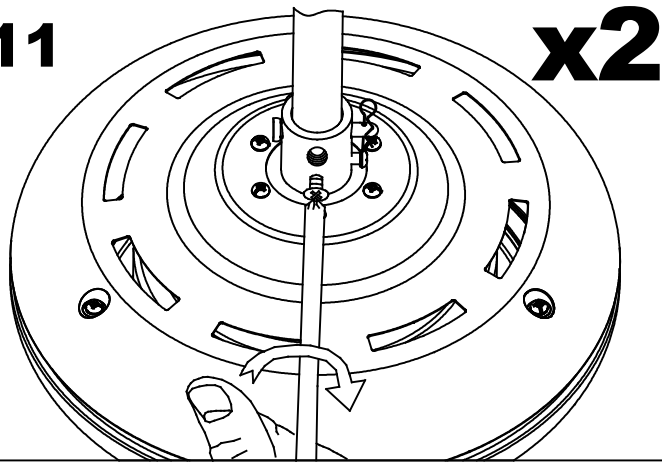

LEDS C4⁺

9

10

11

12

13

14

15

16