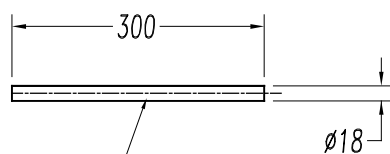

Iron/ Satin nickel or shiny white