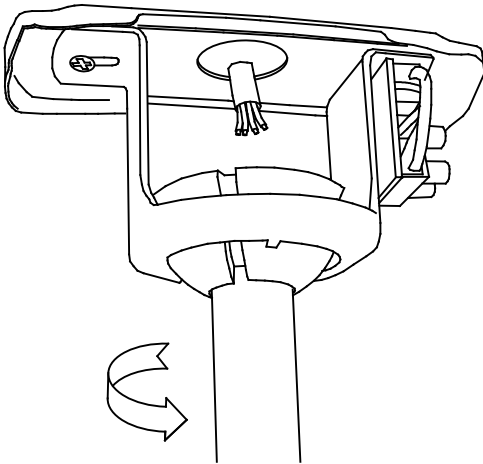

71-1843-CF-CF

V0

BARRA / DOWN ROD Accessory

Description

Accessory for indoor use.

Structure material: Steel. Structure finish: BRIGHT WHITE. Warranty: 5 Years.

Finish
BRIGHT WHITE

Material
Steel

9

10

11

12

13

14

15

16