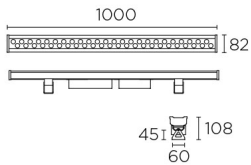

SAN-1C-E60

V0

SANAT Spotlight

Description

Wholly lit wall effect for indoor and outdoor use.

For uplighting. Includes 2 cable outlets to facilitate chain mounting. Adjustable light source. Structure material: Aluminium. Structure finish: Anodized. Diffuser material: Glass. Diffuser finish: Transparent. UV protection. Warranty: 2 Years.

Finish
Anodized
Transparent

Material
Aluminium
Glass

 IP65
  10x35°
  ±90°
  4

TECHNICAL CHARACTERISTICS

Light source

Light source: LED CREE
 Output (W): 70W
 Total power consumption (W): 82
 Color temperature: led RGBW
 CRI: 80
 Real Lumen: 3506
 Qty Leds: 36
 Lm/Real W: 43
 Life Time: 50.000h L70B30
 Bin / Grup: RGB
 MacAdam steps: 3
 UGR: 12.6
 Photobiological risk: RG2

Logistics

Energy Efficiency: LED A++
 EAN Code: 8435381429140
 Net Weight (Kg): 5.000
 Weight in Kg (packaged): 6.000
 Packing: 1040 x 115 x 125
 Masterbox: 4

The photograph may not match the reference exactly. Please read the product description to identify the finish.