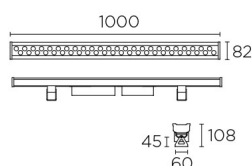

SAN-1C-S12

V0

SANAT Spotlight

Description

Wholly lit wall effect for indoor and outdoor use.

For uplighting. Includes 2 cable outlets to facilitate chain mounting. Adjustable light source. Structure material: Aluminium. Structure finish: Anodized. Diffuser material: Glass. Diffuser finish: Transparent. UV protection. Warranty: 2 Years.

Finish
Anodized
Transparent

Material
Aluminium
Glass

TECHNICAL CHARACTERISTICS

Light source

Light source: LED CREE
Output (W): 70W
Total power consumption (W): 82
Color temperature: led RGBW
CRI: 80
Real Lumen: 4351
Qty Leds: 36
Lm/Real W: 53
Life Time: 50.000h L70B30
Bin / Grup: RGB
MacAdam steps: 3
UGR: 9.7
Photobiological risk: RG2

Logistics

Energy Efficiency: LED A++
EAN Code: 8435381429157
Net Weight (Kg): 5.000
Weight in Kg (packaged): 6.000
Packing: 1040 x 115 x 125
Masterbox: 4

The photograph may not match the reference exactly. Please read the product description to identify the finish.