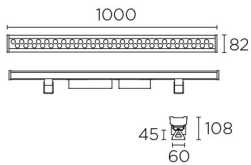

SANAT Spotlight

Description

Wholly lit wall effect for indoor and outdoor use.

For uplighting. Includes 2 cable outlets to facilitate chain mounting. Adjustable light source. Structure material: Aluminium. Structure finish: Anodized. Diffuser material: Glass. Diffuser finish: Transparent. UV protection. Warranty: 2 Years.

Finish
Anodized
Transparent

Material
Aluminium
Glass

TECHNICAL CHARACTERISTICS

Light source

Light source: LED CREE
Output (W): 70W
Total power consumption (W): 82
Color temperature: led RGBW
CRI: 80
Real Lumen: 4092
Qty Leds: 36
Lm/Real W: 50
Life Time: 50.000h L70B30
Bin / Grup: RGB
MacAdam steps: 3
UGR: 9.6
Photobiological risk: RG2

Logistics

Energy Efficiency: LED A++
EAN Code: 8435381429164
Net Weight (Kg): 5.000
Weight in Kg (packaged): 6.000
Packing: 1040 x 115 x 125
Masterbox: 4

The photograph may not match the reference exactly. Please read the product description to identify the finish.