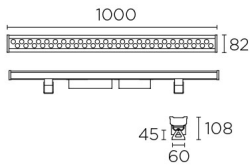

**Finish**  
Anodized  
Transparent

**Material**  
Aluminium  
Glass

**TECHNICAL CHARACTERISTICS**

**Light source**

Light source: LED CREE  
Output (W): 70W  
Total power consumption (W): 82  
Color temperature: led RGBW  
CRI: 80  
Real Lumen: 3843  
Qty Leds: 36  
Lm/Real W: 47  
Life Time: 50.000h L70B30  
Bin / Grup: RGB  
MacAdam steps: 3  
UGR: 15.5  
Photobiological risk: RG2

**Logistics**

Energy Efficiency: LED A++  
EAN Code: 8435381429171  
Net Weight (Kg): 5.000  
Weight in Kg (packaged): 6.000  
Packing: 1040 x 115 x 125  
Masterbox: 4

The photograph may not match the reference exactly. Please read the product description to identify the finish.