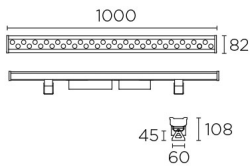

#### Description

Wholly lit wall effect for indoor and outdoor use.

For uplighting. Includes 2 cable outlets to facilitate chain mounting. Adjustable light source. Structure material: Aluminium. Structure finish: Anodized. Diffuser material: Glass. Diffuser finish: Transparent. UV protection. Warranty: 2 Years.