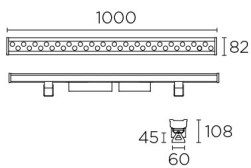

SAN-1N-S25

V0

SANAT Spotlight

Description

Wholly lit wall effect for indoor and outdoor use.

For uplighting. Includes 2 cable outlets to facilitate chain mounting. Adjustable light source. Structure material: Aluminium. Structure finish: Anodized. Diffuser material: Glass. Diffuser finish: Transparent. UV protection. Warranty: 2 Years.

Finish
Anodized
Transparent

Material
Aluminium
Glass

TECHNICAL CHARACTERISTICS

Light source

Light source: LED CREE
Output (W): 70W
Total power consumption (W): 81
Color temperature: Neutral white - 4000K
CRI: 80
Real Lumen: 5431
Qty Leds: 36
Lm/Real W: 67
Life Time: 50.000h L70B30
Bin / Grup: 5A3 o 5D2
MacAdam steps: 3
UGR: 10.5
Photobiological risk: RG2

Logistics

Energy Efficiency: LED A++
EAN Code: 8435381429201
Net Weight (Kg): 5.000
Weight in Kg (packaged): 6.000
Packing: 1040 x 115 x 125
Masterbox: 4

The photograph may not match the reference exactly. Please read the product description to identify the finish.