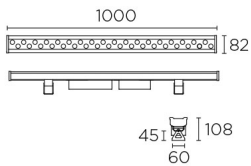

SAN-1N-S45

V0

SANAT Spotlight

Description

Wholly lit wall effect for indoor and outdoor use.

For uplighting. Includes 2 cable outlets to facilitate chain mounting. Adjustable light source. Structure material: Aluminium. Structure finish: Anodized. Diffuser material: Glass. Diffuser finish: Transparent. UV protection. Warranty: 2 Years.

Finish
Anodized
Transparent

Material
Aluminium
Glass

TECHNICAL CHARACTERISTICS

Light source

Light source: LED CREE
Output (W): 70W
Total power consumption (W): 81
Color temperature: Neutral white - 4000K
CRI: 80
Real Lumen: 4951
Qty Leds: 36
Lm/Real W: 61
Life Time: 50.000h L70B30
Bin / Grup: 5A3 o 5D2
MacAdam steps: 3
UGR: 16.4
Photobiological risk: RG2

Logistics

Energy Efficiency: LED A++
EAN Code: 8435381429218
Net Weight (Kg): 5.000
Weight in Kg (packaged): 6.000
Packing: 1040 x 115 x 125
Masterbox: 4

The photograph may not match the reference exactly. Please read the product description to identify the finish.