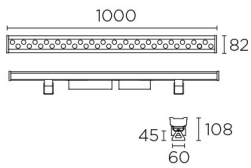

SAN-1W-S12

V0

SANAT Spotlight

Description

Wholly lit wall effect for indoor and outdoor use.

For uplighting. Includes 2 cable outlets to facilitate chain mounting. Adjustable light source. Structure material: Aluminium. Structure finish: Anodized. Diffuser material: Glass. Diffuser finish: Transparent. UV protection. Warranty: 5 Years.

Finish
Anodized
Transparent

Material
Aluminium
Glass

TECHNICAL CHARACTERISTICS

Light source

Light source: LED CREE
Output (W): 70W
Total power consumption (W): 81
Color temperature: Warm White - 3000K
CRI: 80
Real Lumen: 5464
Qty Leds: 36
Lm/Real W: 67
Life Time: 50.000h L70B30
Bin / Grup: 7C1 o 7B4
MacAdam steps: 3
UGR: 10.6
Photobiological risk: RG2

Logistics

Energy Efficiency: LED A++
EAN Code: 8435381429232
Net Weight (Kg): 5.000
Weight in Kg (packaged): 6.000
Packing: 1040 x 115 x 125
Masterbox: 4

The photograph may not match the reference exactly. Please read the product description to identify the finish.