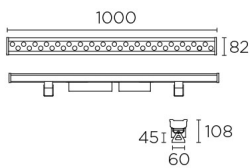

#### Description

Wholly lit wall effect for indoor and outdoor use.

For uplighting. Includes 2 cable outlets to facilitate chain mounting. Adjustable light source. Structure material: Aluminium. Structure finish: Anodized. Diffuser material: Glass. Diffuser finish: Transparent. UV protection. Warranty: 2 Years.