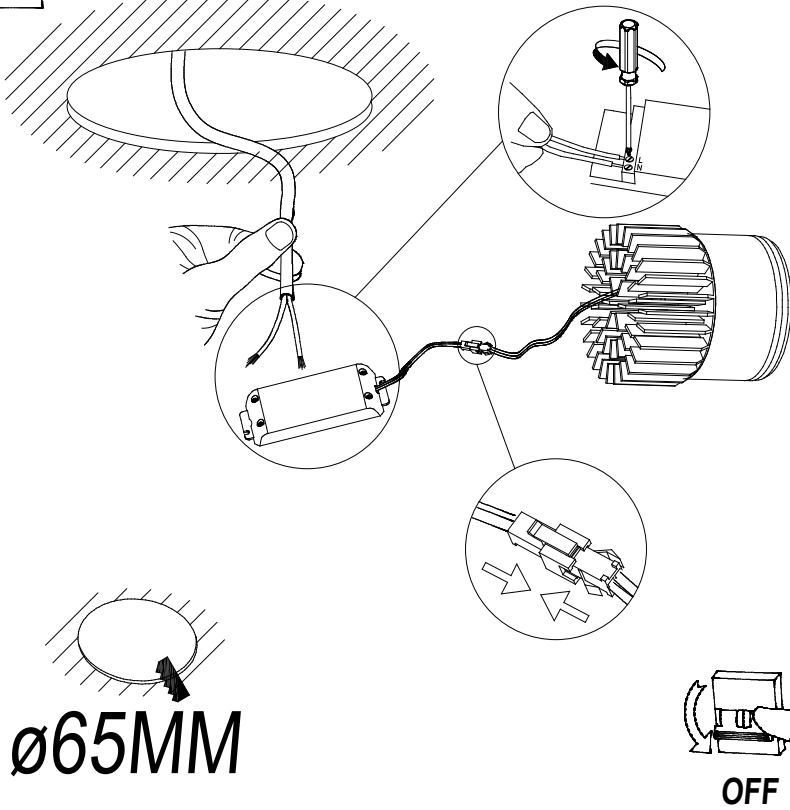

AG22-AAG1NABU14

V0

PLAY OPTICS Downlight recessed**Description**

Downlight for indoor use.

Very versatile with multiple types of installation possible. Up to 40,000 possible combinations. Lenses allow optimum control of illumination with minimal residual halo. Structure material: Polycarbonate, Aluminium. Structure finish: White. Warranty: 5 Years.

⌀65

0-20mm

Finish
White

Material
Polycarbonate
Aluminium

IP65 100

TECHNICAL CHARACTERISTICS**Light source**

Lampholder: 1 x GU10
Output (W): MAX 15W
Quantity: 1

GEAR

71-4754-14-00V1

Visual comfort accessory (Optional)

Structure material: Polycarbonate
Dimensions: 52 x 0 x 27
Net Weight (Kg): 0.010

71-4754-60-00V1

Visual comfort accessory (Optional)

Structure material: Polycarbonate
Dimensions: 52 x 0 x 27
Net Weight (Kg): 0.010

Aluminum

Ø39

PPS

Ø65mm

0-20mm

Scale 1:1

07-09-17

1