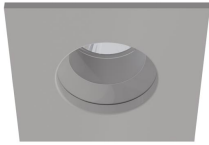

AG22-AAG1NABU14

V0

PLAY OPTICS Downlight recessed**Description**

Downlight for indoor use.

Very versatile with multiple types of installation possible. Up to 40,000 possible combinations. Lenses allow optimum control of illumination with minimal residual halo. Structure material: Polycarbonate, Aluminium. Structure finish: White. Warranty: 5 Years.

⌀65

0-20mm

Finish
White

Material
Polycarbonate
Aluminium

IP65 100

TECHNICAL CHARACTERISTICS**Light source**

Lampholder: 1 x GU10
Output (W): MAX 15W
Quantity: 1

GEAR