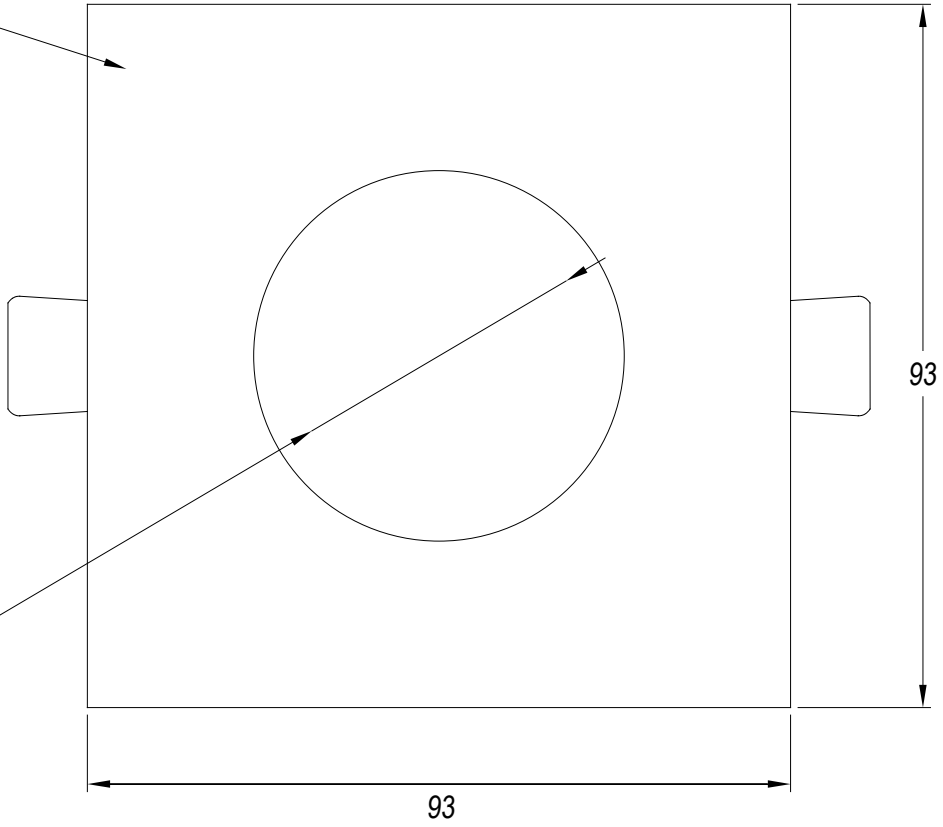

⌀65

0-20mm

Finish
White

Material
Polycarbonate
Aluminium

IP65 100

TECHNICAL CHARACTERISTICS**Light source**

Lampholder: 1 x GU10
Output (W): MAX 15W
Quantity: 1

GEAR

The photograph may not match the reference exactly. Please read the product description to identify the finish.

OPTIONAL ACCESSORIES

71-5166-60-00V1

20 x Honeycomb

Structure material: Aluminium
Dimensions: 47 x 0 x 2
Net Weight (Kg): 0.005

71-4754-14-00V1

Visual comfort accessory (Optional)

Structure material: Polycarbonate
Dimensions: 52 x 0 x 27
Net Weight (Kg): 0.010

71-4754-60-00V1

Visual comfort accessory (Optional)

Structure material: Polycarbonate
Dimensions: 52 x 0 x 27
Net Weight (Kg): 0.010

Aluminum

Ø39

PPS

Ø65mm

0-20mm

Scale 1:1

07-09-17

1