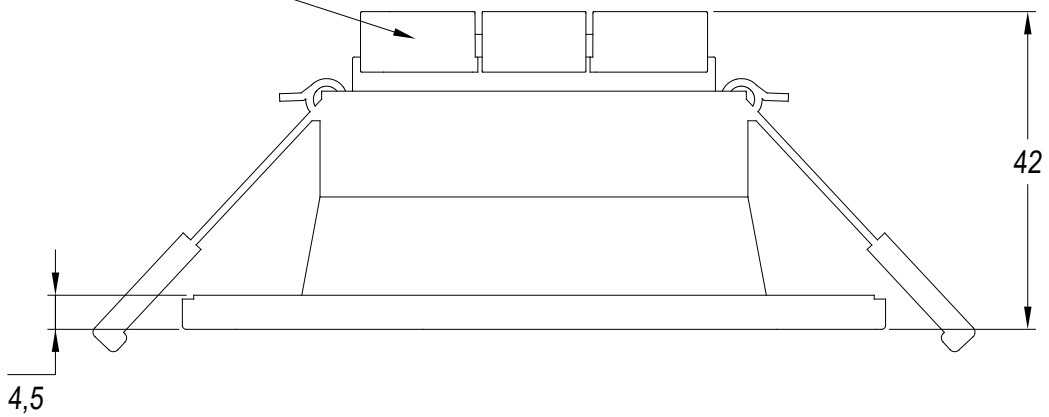

The photograph may not match the reference exactly. Please read the product description to identify the finish.

OPTIONAL ACCESSORIES

71-5166-60-00V1

20 x Honeycomb

Structure material: Aluminium
Dimensions: 47 x 0 x 2
Net Weight (Kg): 0.005

71-5167-00-00V1

20 x Elliptical diffuser

Structure material: Polycarbonate
Dimensions: 47 x 0 x 2
Net Weight (Kg): 0.005

71-5658-00-00

20 x Square diffuser

Structure material: Polycarbonate
Dimensions: 47 x 0 x 2
Net Weight (Kg): 0.080

71-4754-14-00V1

Visual comfort accessory (Optional)

Structure material: Polycarbonate
Dimensions: 52 x 0 x 27
Net Weight (Kg): 0.010

71-4754-60-00V1

Visual comfort accessory (Optional)

Structure material: Polycarbonate
Dimensions: 52 x 0 x 27
Net Weight (Kg): 0.010

Aluminum

Ø39

PPS

Ø65mm

0-20mm

Scale 1:1

07-09-17

1