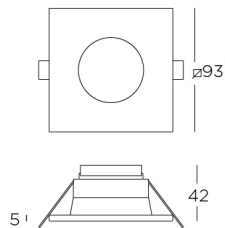

⌀65

0-20mm

Finish
White

Material
Polycarbonate
Aluminium

IP65 100

TECHNICAL CHARACTERISTICS**Light source**

Lampholder: 1 x GU10
Output (W): MAX 15W
Quantity: 1

GEAR

The photograph may not match the reference exactly. Please read the product description to identify the finish.

OPTIONAL ACCESSORIES

71-5166-60-00V1

20 x Honeycomb

Structure material: Aluminium
Dimensions: 47 x 0 x 2
Net Weight (Kg): 0.005

71-5167-00-00V1

20 x Elliptical diffuser

Structure material: Polycarbonate
Dimensions: 47 x 0 x 2
Net Weight (Kg): 0.005

71-5658-00-00

20 x Square diffuser

Structure material: Polycarbonate
Dimensions: 47 x 0 x 2
Net Weight (Kg): 0.080

Aluminum

Ø39

PPS

Ø65mm

0-20mm

Scale 1:1

07-09-17

1